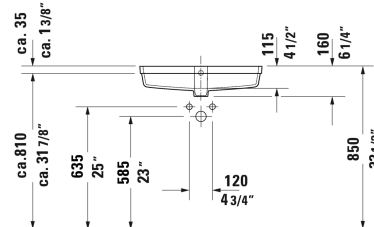

**Vero Air Vanity basin ☒ # 0384600000**

| &lt; 23 5/8" X 12 3/8" Inch &gt; |

Vanity basin	Dimension	Weight	Order number
undermount basin, with overflow, without faucet deck, hardware included, 23 5/8" X 12 3/8" Inch			
<b>Colors</b>			
00 White			
<b>Variant</b>			
☒	23 5/8" X 12 3/8" Inch	22.7 lb	0384600000
<b>Infobox</b>			
Measurements of undercounter models represent interior measurements			
Sanitary ceramics with the special WonderGliss surface finish will remain clean and attractive-looking for a long time to come. When ordering WonderGliss please add a "1" as eleventh digit to the model number.			
Push button drain assembly for washbasins with overflow	2" Inch	0.8 lb	005052
Design Siphon		3.3 lb	005036
Hardware for stone countertops, (with the exception of # 046651)		0.4 lb	005028

All drawings contain the necessary measurements which are subject to standard tolerances. They are stated in inch & mm and are non-binding. Exact measurements, in particular for customized installation scenarios, can only be taken from the finished ceramic piece.