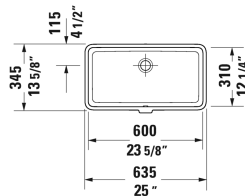

**Vero Air Vanity basin ☒ # 0384600000**

| &lt; 23 5/8" X 12 3/8" Inch &gt; |

Vanity basin	Dimension	Weight	Order number
undermount basin, with overflow, without faucet deck, hardware included, 23 5/8" X 12 3/8" Inch			
<b>Colors</b>			
00 White			
<b>Variant</b>			
☒	23 5/8" X 12 3/8" Inch	22.7 lb	0384600000
<b>Infobox</b>			
Measurements of undercounter models represent interior measurements			
Sanitary ceramics with the special WonderGliss surface finish will remain clean and attractive-looking for a long time to come. When ordering WonderGliss please add a "1" as eleventh digit to the model number.			
Push button drain assembly for washbasins with overflow	2" Inch	0.8 lb	005052
Design Siphon		3.3 lb	005036
Hardware for stone countertops, (with the exception of # 046651)		0.4 lb	005028

All drawings contain the necessary measurements which are subject to standard tolerances. They are stated in inch & mm and are non-binding. Exact measurements, in particular for customized installation scenarios, can only be taken from the finished ceramic piece.