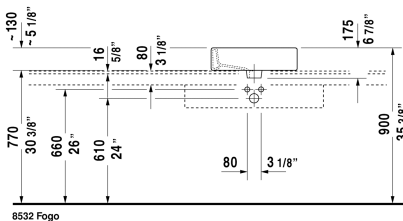

Vero Above-counter basin # 0452500000 / 0452500030 / 0452500060

| < 19 5/8" Inch > |

8532 Fogo

Above-counter basin	Dimension	Weight	Order number
ground, with faucet deck, back side glazed, hardware included, cUPC® listed*, 19 5/8" Inch			
Colors			
00 White			
Variant			
● with overflow	19 5/8" x 18 1/2" Inch	35.7 lb	0452500000
●●● with overflow	19 5/8" x 18 1/2" Inch	35.7 lb	0452500030
⊗ with overflow	19 5/8" x 18 1/2" Inch	35.7 lb	0452500060
Infobox			
* Complies with following standards: ASME A112.19.2/CSA B45.1, * When using this siphon please observe outlet height from upper surface of finished floor to center of outlet in accordance with the technical specification sheet, Installation with a distance to the wall is required			
Sanitary ceramics with the special WonderGliss surface finish will remain clean and attractive-looking for a long time to come. When ordering WonderGliss please add a "1" as eleventh digit to the model number.			
Design Siphon		3.3 lb	005036
Suitable products			
Vanity unit wall-mounted 1 pull-out compartment, countertop including one cut-out, for 1 above-counter basin centered, 31 1/2" x 21 5/8" Inch	31 1/2" x 21 5/8" Inch		KT6694

All drawings contain the necessary measurements which are subject to standard tolerances. They are stated in inch & mm and are non-binding. Exact measurements, in particular for customized installation scenarios, can only be taken from the finished ceramic piece.