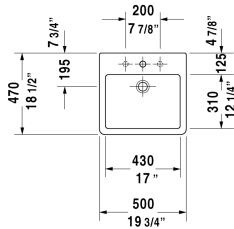

Vero Above-counter basin # 0452500000 / 0452500030 / 0452500060

| < 19 5/8" Inch > |

8532 Fogo

Above-counter basin	Dimension	Weight	Order number
ground, with faucet deck, back side glazed, hardware included, cUPC® listed*, 19 5/8" Inch			
Colors			
00 White			
Variant			
● with overflow	19 5/8" x 18 1/2" Inch	35.7 lb	0452500000
●●● with overflow	19 5/8" x 18 1/2" Inch	35.7 lb	0452500030
⊗ with overflow	19 5/8" x 18 1/2" Inch	35.7 lb	0452500060
Infobox			
* Complies with following standards: ASME A112.19.2/CSA B45.1, * When using this siphon please observe outlet height from upper surface of finished floor to center of outlet in accordance with the technical specification sheet, Installation with a distance to the wall is required			
Sanitary ceramics with the special WonderGliss surface finish will remain clean and attractive-looking for a long time to come. When ordering WonderGliss please add a "1" as eleventh digit to the model number.			
Design Siphon		3.3 lb	005036
Suitable products			
Vanity unit wall-mounted 1 pull-out compartment, countertop including one cut-out, for 1 above-counter basin centered, 31 1/2" x 21 5/8" Inch	31 1/2" x 21 5/8" Inch		KT6694