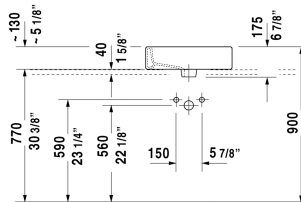

Vero Above-counter basin # 0452500000 / 0452500030 / 0452500060

| < 19 5/8" Inch > |

8532 Fogo

Above-counter basin	Dimension	Weight	Order number
ground, with faucet deck, back side glazed, hardware included, cUPC® listed*, 19 5/8" Inch			
Colors			
00 White			
Variant			
● with overflow	19 5/8" x 18 1/2" Inch	35.7 lb	0452500000
●●● with overflow	19 5/8" x 18 1/2" Inch	35.7 lb	0452500030
⊗ with overflow	19 5/8" x 18 1/2" Inch	35.7 lb	0452500060
Infobox			
* Complies with following standards: ASME A112.19.2/CSA B45.1, * When using this siphon please observe outlet height from upper surface of finished floor to center of outlet in accordance with the technical specification sheet, Installation with a distance to the wall is required			
Sanitary ceramics with the special WonderGliss surface finish will remain clean and attractive-looking for a long time to come. When ordering WonderGliss please add a "1" as eleventh digit to the model number.			
Design Siphon		3.3 lb	005036
Suitable products			
Vanity unit wall-mounted 1 pull-out compartment, countertop including one cut-out, for 1 above-counter basin centered, 31 1/2" x 21 5/8" Inch	31 1/2" x 21 5/8" Inch		KT6694

All drawings contain the necessary measurements which are subject to standard tolerances. They are stated in inch & mm and are non-binding. Exact measurements, in particular for customized installation scenarios, can only be taken from the finished ceramic piece.