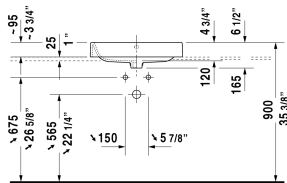

Happy D.2 Washbowl # 2314600000

< 23 5/8" Inch >

Washbowl	Dimension	Weight	Order number
ground, with overflow, without faucet deck, hardware included, overflow clip Chrome included, cUPC® listed*, 23 5/8" Inch			
Colors			
00 White			
Variant			
<input checked="" type="checkbox"/>	23 5/8" x 15 3/4" Inch	30 lb	2314600000
Infobox			
* Complies with following standards: ASME A112.19.2/CSA B45.1			
Sanitary ceramics with the special WonderGliss surface finish will remain clean and attractive-looking for a long time to come. When ordering WonderGliss please add a "1" as eleventh digit to the model number.			
Push button drain assembly for washbasins with overflow	2" Inch	0.8 lb	005052
Suitable products			
Vanity unit wall-mounted 1 pull-out compartment, countertop including one cut-out, for 1 above-counter basin centered, 31 1/2" x 21 5/8" Inch	31 1/2" x 21 5/8" Inch		KT6694
Vanity unit wall-mounted 1 pull-out compartment, countertop including one cut-out, for 1 above-counter basin centered, 39 3/8" x 21 5/8" Inch	39 3/8" x 21 5/8" Inch		KT6695
Vanity unit wall-mounted 1 pull-out compartment, countertop including one cut-out, for 1 above-counter basin centered, 47 1/4" x 21 5/8" Inch	47 1/4" x 21 5/8" Inch		KT6696