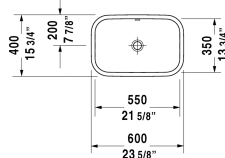

Happy D.2 Washbowl # 2314600000

< 23 5/8" Inch >

Washbowl	Dimension	Weight	Order number
ground, with overflow, without faucet deck, hardware included, overflow clip Chrome included, cUPC® listed*, 23 5/8" Inch			
Colors			
00 White			
Variant			
<input checked="" type="checkbox"/>	23 5/8" x 15 3/4" Inch	30 lb	2314600000
Infobox			
* Complies with following standards: ASME A112.19.2/CSA B45.1			
Sanitary ceramics with the special WonderGliss surface finish will remain clean and attractive-looking for a long time to come. When ordering WonderGliss please add a "1" as eleventh digit to the model number.			
Push button drain assembly for washbasins with overflow	2" Inch	0.8 lb	005052
Suitable products			
Vanity unit wall-mounted 1 pull-out compartment, countertop including one cut-out, for 1 above-counter basin centered, 31 1/2" x 21 5/8" Inch	31 1/2" x 21 5/8" Inch		KT6694
Vanity unit wall-mounted 1 pull-out compartment, countertop including one cut-out, for 1 above-counter basin centered, 39 3/8" x 21 5/8" Inch	39 3/8" x 21 5/8" Inch		KT6695
Vanity unit wall-mounted 1 pull-out compartment, countertop including one cut-out, for 1 above-counter basin centered, 47 1/4" x 21 5/8" Inch	47 1/4" x 21 5/8" Inch		KT6696