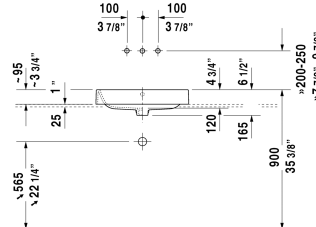

Happy D.2 Washbowl # 2314600000

< 23 5/8" Inch >

Washbowl	Dimension	Weight	Order number
ground, with overflow, without faucet deck, hardware included, overflow clip Chrome included, cUPC® listed*, 23 5/8" Inch			
Colors			
00 White			
Variant			
<input checked="" type="checkbox"/>	23 5/8" x 15 3/4" Inch	30 lb	2314600000
Infobox			
* Complies with following standards: ASME A112.19.2/CSA B45.1			
Sanitary ceramics with the special WonderGliss surface finish will remain clean and attractive-looking for a long time to come. When ordering WonderGliss please add a "1" as eleventh digit to the model number.			
Push button drain assembly for washbasins with overflow	2" Inch	0.8 lb	005052
Suitable products			
Vanity unit wall-mounted 1 pull-out compartment, countertop including one cut-out, for 1 above-counter basin centered, 31 1/2" x 21 5/8" Inch	31 1/2" x 21 5/8" Inch		KT6694
Vanity unit wall-mounted 1 pull-out compartment, countertop including one cut-out, for 1 above-counter basin centered, 39 3/8" x 21 5/8" Inch	39 3/8" x 21 5/8" Inch		KT6695
Vanity unit wall-mounted 1 pull-out compartment, countertop including one cut-out, for 1 above-counter basin centered, 47 1/4" x 21 5/8" Inch	47 1/4" x 21 5/8" Inch		KT6696

All drawings contain the necessary measurements which are subject to standard tolerances. They are stated in inch & mm and are non-binding. Exact measurements, in particular for customized installation scenarios, can only be taken from the finished ceramic piece.