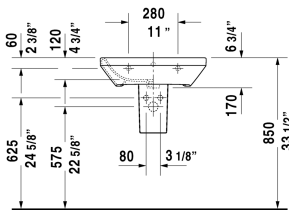

DuraStyle Washbasin # 2319600000 / 2319600030

| < 23 5/8" Inch > |

Washbasin	Dimension	Weight	Order number
with overflow, with faucet deck, underside fully glazed, hardware included, wall-mounted, 23 5/8" Inch			
Colors			
00 White			
Variant			
●	23 5/8" x 17 3/8" Inch	37.5 lb	2319600000
● ● ●	23 5/8" x 17 3/8" Inch	37.5 lb	2319600030
Sanitary ceramics with the special WonderGliss surface finish will remain clean and attractive-looking for a long time to come. When ordering WonderGliss please add a "1" as eleventh digit to the model number.			
Suitable products			
Siphon cover for # 231955, 231960, 231965, 232012, 232010, 232080, 232065, 232610, 232680, 232510, 232580, 233813, 232460, 232455, 235714,			085830
Pedestal for # 231955, 231960, 231965, 232012, 232010, 232080, 232065, 232610, 232680, 232510, 232580, 233813, 232460, 232455, 235714,			085829

All drawings contain the necessary measurements which are subject to standard tolerances. They are stated in inch & mm and are non-binding. Exact measurements, in particular for customized installation scenarios, can only be taken from the finished ceramic piece.