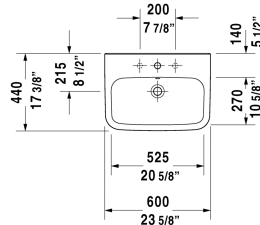

DuraStyle Washbasin # 2319600000 / 2319600030

| < 23 5/8" Inch > |

Washbasin	Dimension	Weight	Order number
with overflow, with faucet deck, underside fully glazed, hardware included, wall-mounted, 23 5/8" Inch			
Colors			
00 White			
Variant			
●	23 5/8" x 17 3/8" Inch	37.5 lb	2319600000
● ● ●	23 5/8" x 17 3/8" Inch	37.5 lb	2319600030
Sanitary ceramics with the special WonderGliss surface finish will remain clean and attractive-looking for a long time to come. When ordering WonderGliss please add a "1" as eleventh digit to the model number.			
Suitable products			
Siphon cover for # 231955, 231960, 231965, 232012, 232010, 232080, 232065, 232610, 232680, 232510, 232580, 233813, 232460, 232455, 235714,			085830
Pedestal for # 231955, 231960, 231965, 232012, 232010, 232080, 232065, 232610, 232680, 232510, 232580, 233813, 232460, 232455, 235714,			085829

All drawings contain the necessary measurements which are subject to standard tolerances. They are stated in inch & mm and are non-binding. Exact measurements, in particular for customized installation scenarios, can only be taken from the finished ceramic piece.