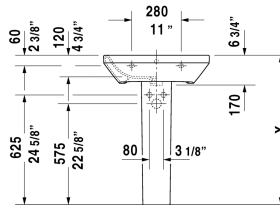

DuraStyle Washbasin # 2319600000 / 2319600030

| < 23 5/8" Inch > |

Washbasin	Dimension	Weight	Order number
with overflow, with faucet deck, underside fully glazed, hardware included, wall-mounted, 23 5/8" Inch			
Colors			
00 White			
Variant			
●	23 5/8" x 17 3/8" Inch	37.5 lb	2319600000
● ● ●	23 5/8" x 17 3/8" Inch	37.5 lb	2319600030
Sanitary ceramics with the special WonderGliss surface finish will remain clean and attractive-looking for a long time to come. When ordering WonderGliss please add a "1" as eleventh digit to the model number.			
Suitable products			
Siphon cover for # 231955, 231960, 231965, 232012, 232010, 232080, 232065, 232610, 232680, 232510, 232580, 233813, 232460, 232455, 235714,			085830
Pedestal for # 231955, 231960, 231965, 232012, 232010, 232080, 232065, 232610, 232680, 232510, 232580, 233813, 232460, 232455, 235714,			085829

All drawings contain the necessary measurements which are subject to standard tolerances. They are stated in inch & mm and are non-binding. Exact measurements, in particular for customized installation scenarios, can only be taken from the finished ceramic piece.