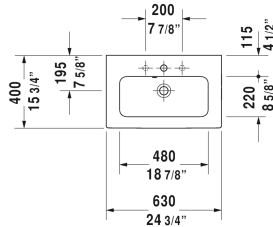

ME by Starck Furniture washbasin Compact # 234263..00 / 234263..30 / 234263..58 / 234263..60 / 234263..00 / 234263..30 / 234263..58 / 234263..60

| < 24 3/4" Inch > |

Furniture washbasin Compact	Dimension	Weight	Order number
with overflow, with faucet deck, hardware included, wall-mounted, 24 3/4" Inch			
Colors			
00 White 32 White Satin Matt			
Variant			
●	24 3/4" x 15 3/4" Inch	33.7 lb	234263..00
● ● ●	24 3/4" x 15 3/4" Inch	33.7 lb	234263..30
● ●	24 3/4" x 15 3/4" Inch	33.7 lb	234263..58
⊗	24 3/4" x 15 3/4" Inch	33.7 lb	234263..60
●	24 3/4" x 15 3/4" Inch	33.7 lb	234263..00
● ● ●	24 3/4" x 15 3/4" Inch	33.7 lb	234263..30
● ●	24 3/4" x 15 3/4" Inch	33.7 lb	234263..58
⊗	24 3/4" x 15 3/4" Inch	33.7 lb	234263..60
Sanitary ceramics with the special WonderGliss surface finish will remain clean and attractive-looking for a long time to come. When ordering WonderGliss please add a "1" as eleventh digit to the model number.			
Space-saving siphon	1 1/4" Inch	0.9 lb	005076
Suitable products			
Vanity unit wall-mounted Compact 1 pull-out compartment, for ME by Starck # 234263, 23 5/8" x 15 1/8" Inch	23 5/8" x 15 1/8" Inch		KT6422

All drawings contain the necessary measurements which are subject to standard tolerances. They are stated in inch & mm and are non-binding. Exact measurements, in particular for customized installation scenarios, can only be taken from the finished ceramic piece.