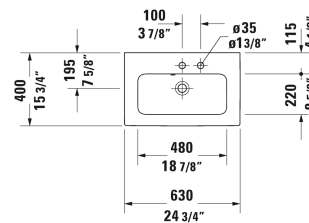

ME by Starck Furniture washbasin Compact # 234263..00 / 234263..30 / 234263..58 / 234263..60 / 234263..00 / 234263..30 / 234263..58 / 234263..60

| < 24 3/4" Inch > |

Furniture washbasin Compact	Dimension	Weight	Order number
with overflow, with faucet deck, hardware included, wall-mounted, 24 3/4" Inch			
Colors			
00 White 32 White Satin Matt			
Variant			
●	24 3/4" x 15 3/4" Inch	33.7 lb	234263..00
● ● ●	24 3/4" x 15 3/4" Inch	33.7 lb	234263..30
● ●	24 3/4" x 15 3/4" Inch	33.7 lb	234263..58
⊗	24 3/4" x 15 3/4" Inch	33.7 lb	234263..60
●	24 3/4" x 15 3/4" Inch	33.7 lb	234263..00
● ● ●	24 3/4" x 15 3/4" Inch	33.7 lb	234263..30
● ●	24 3/4" x 15 3/4" Inch	33.7 lb	234263..58
⊗	24 3/4" x 15 3/4" Inch	33.7 lb	234263..60
Sanitary ceramics with the special WonderGliss surface finish will remain clean and attractive-looking for a long time to come. When ordering WonderGliss please add a "1" as eleventh digit to the model number.			
Space-saving siphon	1 1/4" Inch	0.9 lb	005076
Suitable products			
Vanity unit wall-mounted Compact 1 pull-out compartment, for ME by Starck # 234263, 23 5/8" x 15 1/8" Inch	23 5/8" x 15 1/8" Inch		KT6422

All drawings contain the necessary measurements which are subject to standard tolerances. They are stated in inch & mm and are non-binding. Exact measurements, in particular for customized installation scenarios, can only be taken from the finished ceramic piece.