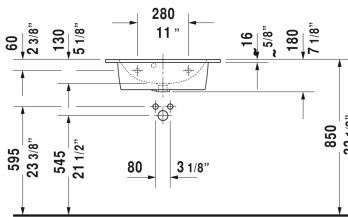

ME by Starck Furniture washbasin Compact # 234263..00 / 234263..30 / 234263..58 / 234263..60 / 234263..00 / 234263..30 / 234263..58 / 234263..60

| < 24 3/4" Inch > |

Furniture washbasin Compact	Dimension	Weight	Order number
with overflow, with faucet deck, hardware included, wall-mounted, 24 3/4" Inch			
Colors			
00 White 32 White Satin Matt			
Variant			
●	24 3/4" x 15 3/4" Inch	33.7 lb	234263..00
● ● ●	24 3/4" x 15 3/4" Inch	33.7 lb	234263..30
● ●	24 3/4" x 15 3/4" Inch	33.7 lb	234263..58
⊗	24 3/4" x 15 3/4" Inch	33.7 lb	234263..60
●	24 3/4" x 15 3/4" Inch	33.7 lb	234263..00
● ● ●	24 3/4" x 15 3/4" Inch	33.7 lb	234263..30
● ●	24 3/4" x 15 3/4" Inch	33.7 lb	234263..58
⊗	24 3/4" x 15 3/4" Inch	33.7 lb	234263..60
Sanitary ceramics with the special WonderGliss surface finish will remain clean and attractive-looking for a long time to come. When ordering WonderGliss please add a "1" as eleventh digit to the model number.			
Space-saving siphon	1 1/4" Inch	0.9 lb	005076
Suitable products			
Vanity unit wall-mounted Compact 1 pull-out compartment, for ME by Starck # 234263, 23 5/8" x 15 1/8" Inch	23 5/8" x 15 1/8" Inch		KT6422

All drawings contain the necessary measurements which are subject to standard tolerances. They are stated in inch & mm and are non-binding. Exact measurements, in particular for customized installation scenarios, can only be taken from the finished ceramic piece.