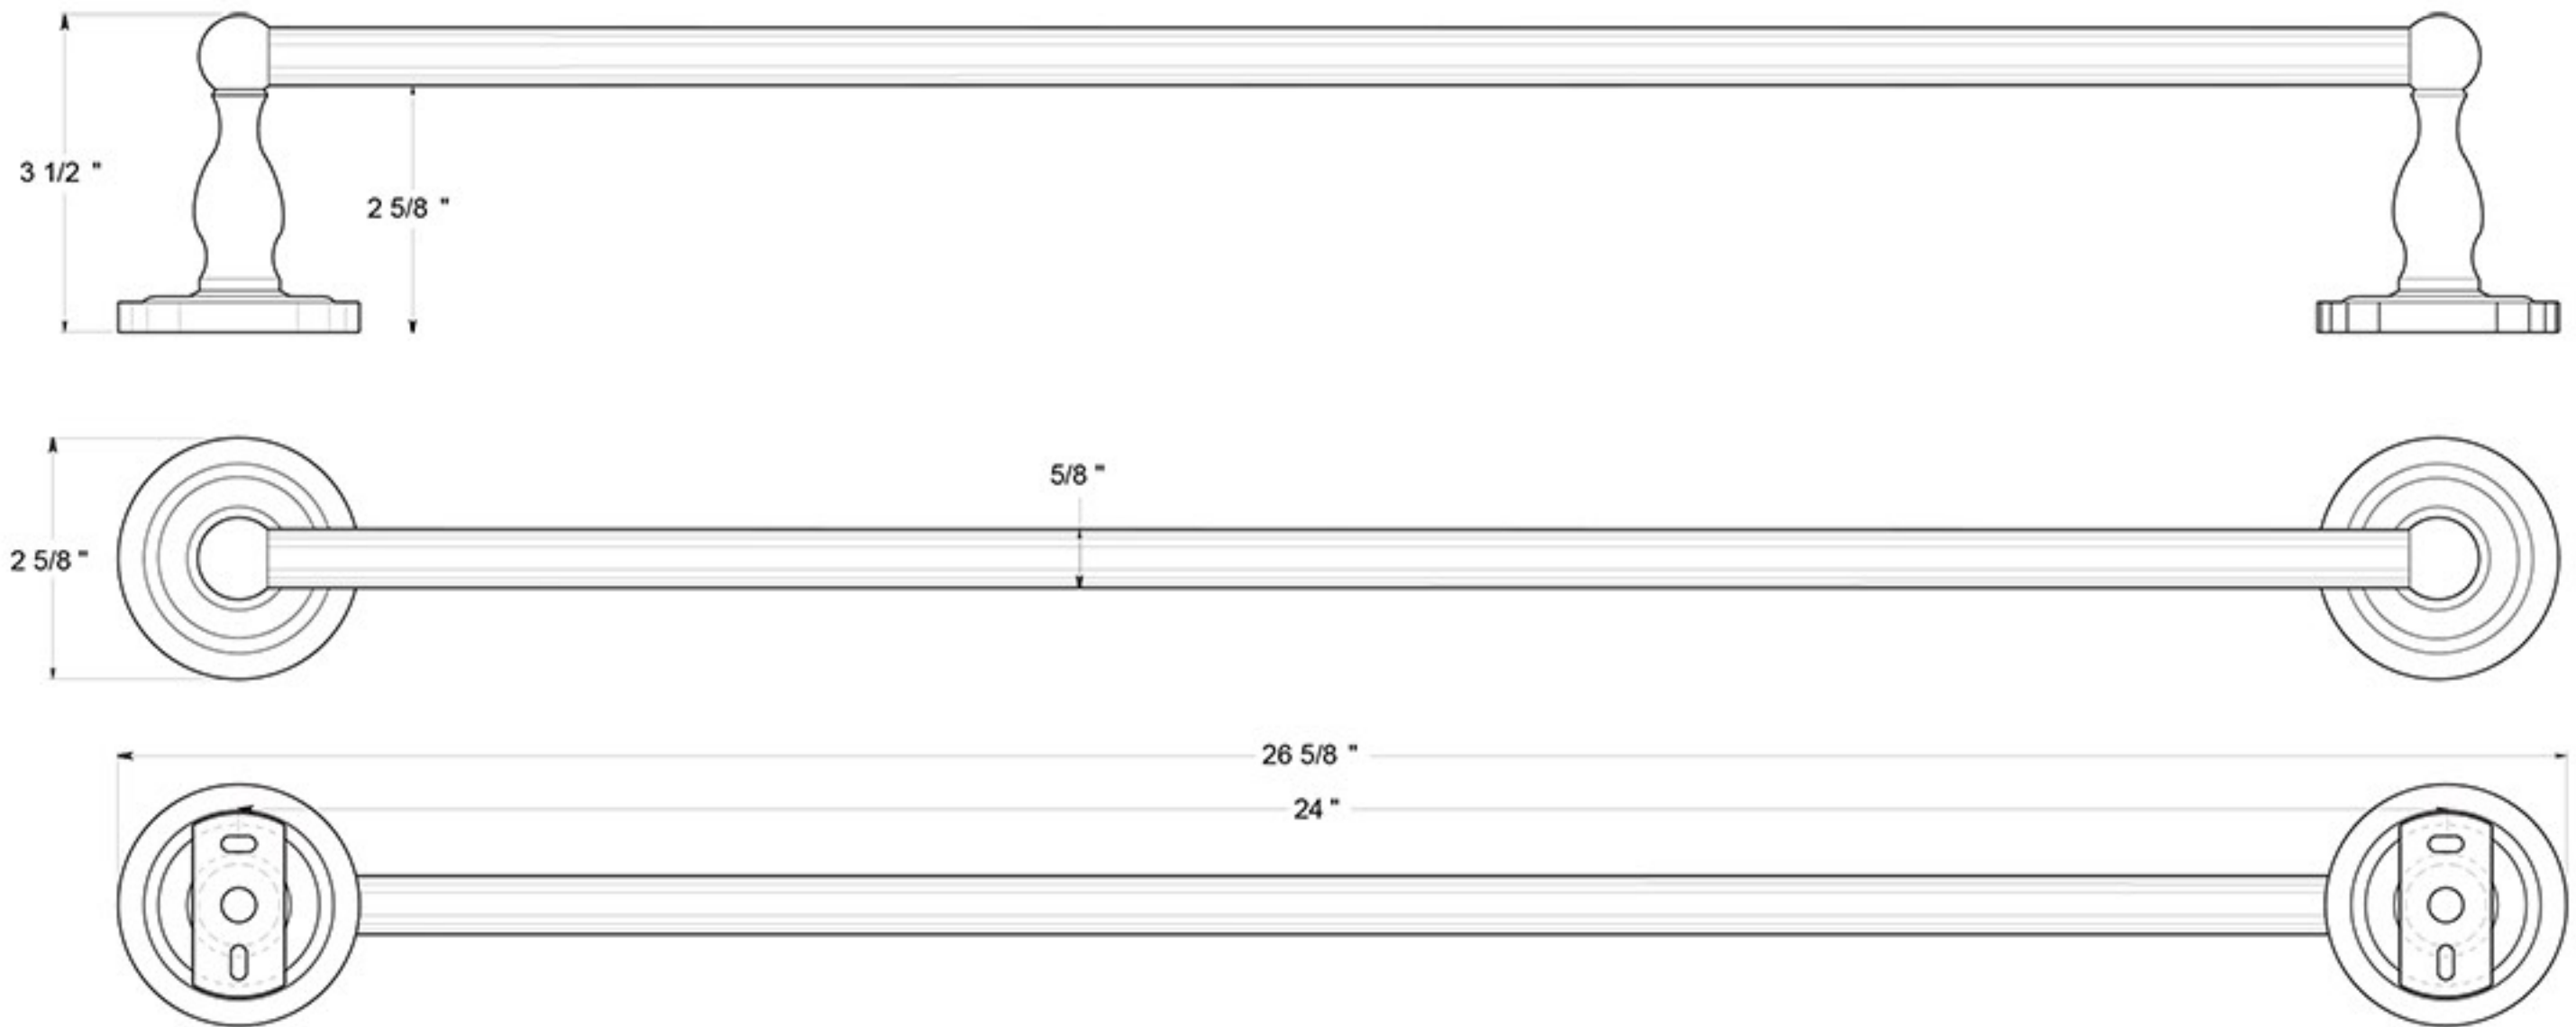

R2003

24" TOWEL BAR / SOLID BRASS

DRAWING NOT TO SCALE

NOTE: Deltana reserves the right to constantly improve its products and is not responsible for differences between the product in-hand and the specifications contained in this drawing. We do not recommend to pre-drill holes or pre-cut woods or metals based on the drawing information if the veracity of the specifications has not been proven by the live product.