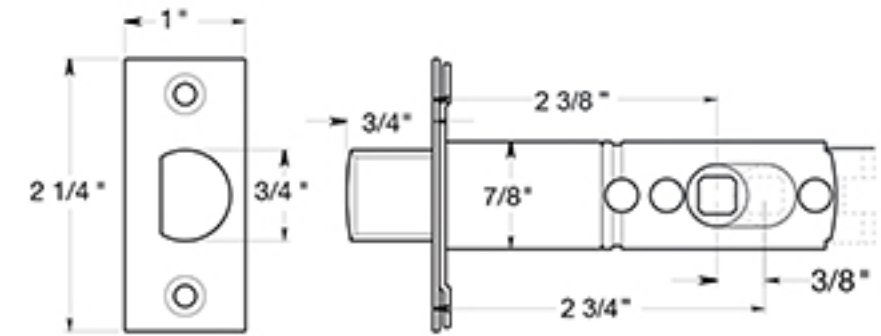

# ZPLR2-LH

PORTMORE LEVERS / PRIVACY / LEFT HAND / RESIDENTIAL ELITE / ZINC

DRAWING NOT TO SCALE

NOTE: Deltana reserves the right to constantly improve its products and is not responsible for differences between the product in-hand and the specifications contained in this drawing. We do not recommend to pre-drill holes or pre-cut woods or metals based on the drawing information if the veracity of the specifications has not been proven by the live product.