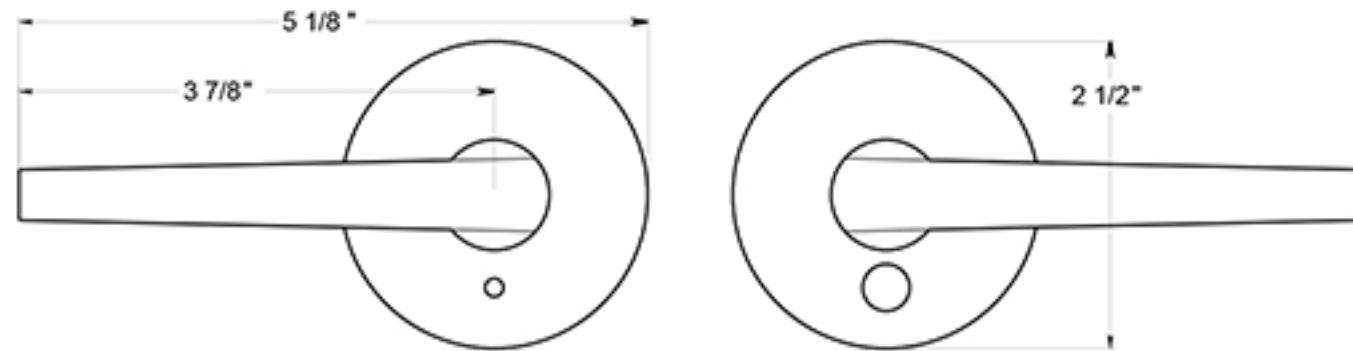

# ZPLR2-LH

PORTMORE LEVERS / PRIVACY / LEFT HAND / RESIDENTIAL ELITE / ZINC

DRAWING NOT TO SCALE

NOTE: Deltana reserves the right to constantly improve its products and is not responsible for differences between the product in-hand and the specifications contained in this drawing. We do not recommend to pre-drill holes or pre-cut woods or metals based on the drawing information if the veracity of the specifications has not been proven by the live product.