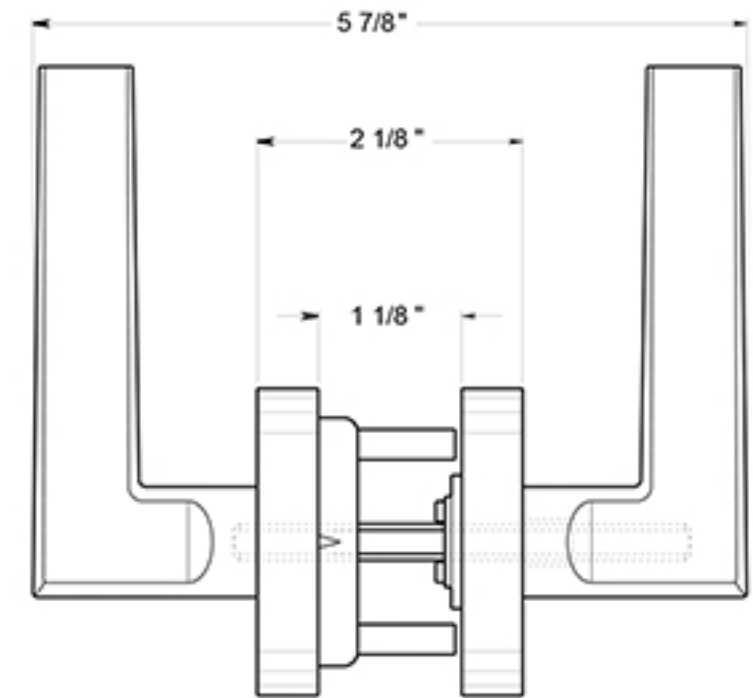

# ZPLR2-LH

PORTMORE LEVERS / PRIVACY / LEFT HAND / RESIDENTIAL ELITE / ZINC

DRAWING NOT TO SCALE

NOTE: Deltana reserves the right to constantly improve its products and is not responsible for differences between the product in-hand and the specifications contained in this drawing. We do not recommend to pre-drill holes or pre-cut woods or metals based on the drawing information if the veracity of the specifications has not been proven by the live product.