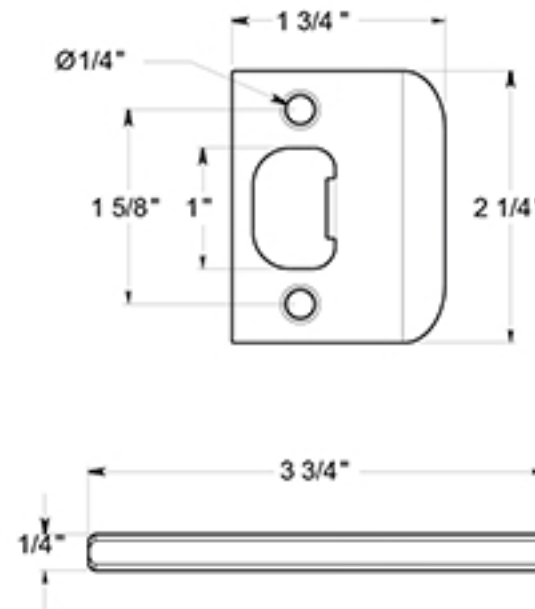

# ZPLR2-LH

PORTMORE LEVERS / PRIVACY / LEFT HAND / RESIDENTIAL ELITE / ZINC

DRAWING NOT TO SCALE

NOTE: Deltana reserves the right to constantly improve its products and is not responsible for differences between the product in-hand and the specifications contained in this drawing. We do not recommend to pre-drill holes or pre-cut woods or metals based on the drawing information if the veracity of the specifications has not been proven by the live product.