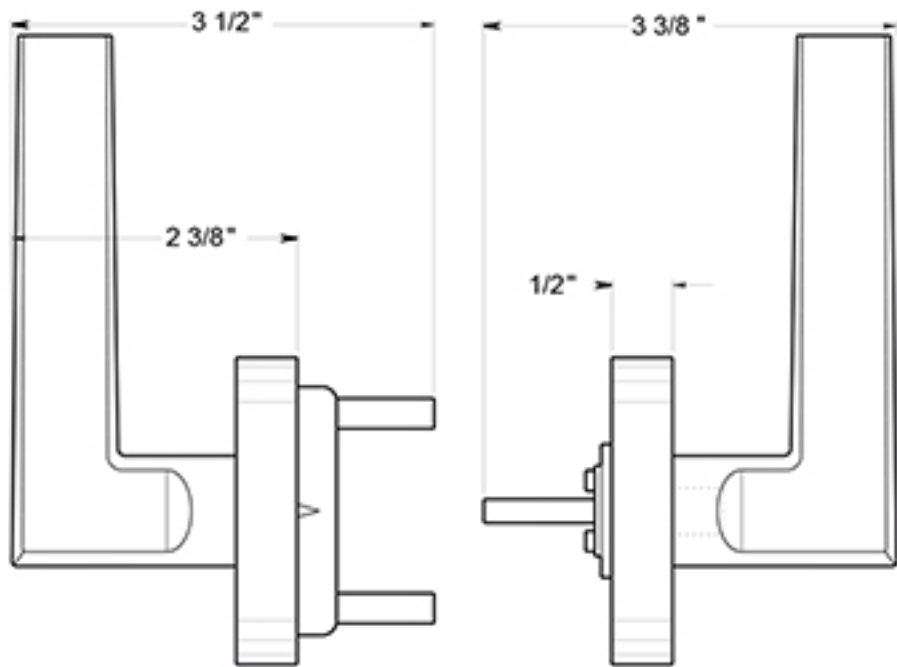

# ZPLR2-LH

PORTMORE LEVERS / PRIVACY / LEFT HAND / RESIDENTIAL ELITE / ZINC

DRAWING NOT TO SCALE

NOTE: Deltana reserves the right to constantly improve its products and is not responsible for differences between the product in-hand and the specifications contained in this drawing. We do not recommend to pre-drill holes or pre-cut woods or metals based on the drawing information if the veracity of the specifications has not been proven by the live product.