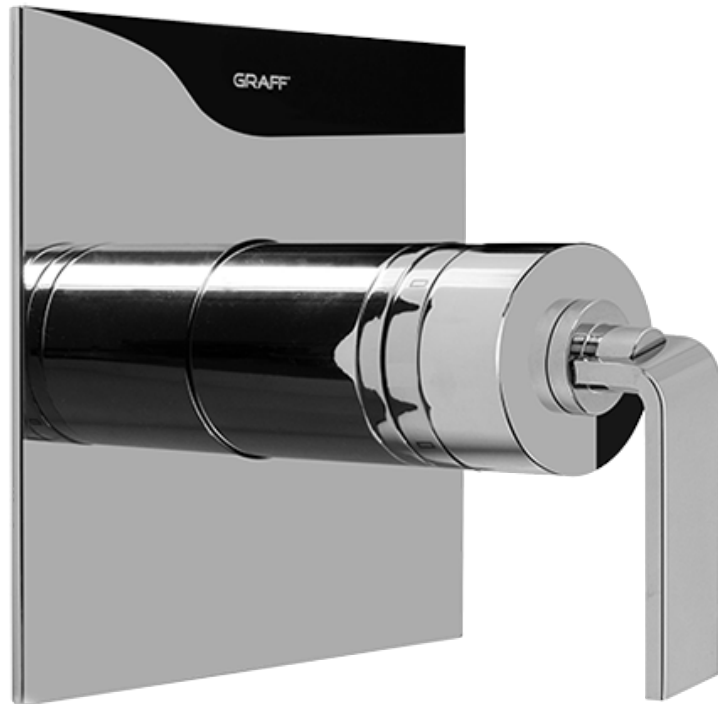

SHOWER
Contemporary Square
Thermostatic Set w/Body Sprays
& Handshower (Rough & Trim)
GC1.231A-LM40S

GRAFF[®]

Information

- 8" Rain Showerhead with 12" Ceiling-Mounted Shower Arm
- Square Body Sprays w/Solid Brass Swivel Head (3 pieces)
- Handshower Set w/Wall Bracket and Multi-function Handshower
- 3/4" Thermostatic Valve
- Stop/Volume Control Valves (3 pieces)
- Flow rates: showerhead \leq 1.8 max gpm, handshower \leq 1.5 max gpm, body sprays \leq 1.5 max gpm each
- Optional Extension Kit

SHOWER
Rough
G-8005

GRAFF®

Information

- 18.4 gpm @ 60 psi
- 3/4" universal inlets/outlets with female threads
- Built-in service stops
- Complete serviceability from front of all units
- Supplied with protective plastic cover
- Thermostatic valve uses a paraffin wax cartridge

Finishes

Polished
Chrome

Steelnox®
(Satin Nickel)

SHOWER
Immersion SOLID Trim Plate
w/Handle
G-8041-LM40S-T

GRAFF®

Information

- Single metal handle
- Decorative trim plate
- Use with G-8000 or G-8005 thermostatic rough valve
- To complete package, you must order rough valve
- ADA

Finishes

Polished
Chrome

Steelnix®
(Satin Nickel)

SHOWER
Immersion SOLID Trim Plate
w/Handle
G-8095-LM40S-T

GRAFF®

Information

- Single metal handle
- Decorative trim plate
- Use with G-8070 or G-8075 thermostatic stop/volume control rough valve
- To complete package, you must order rough valve
- ADA