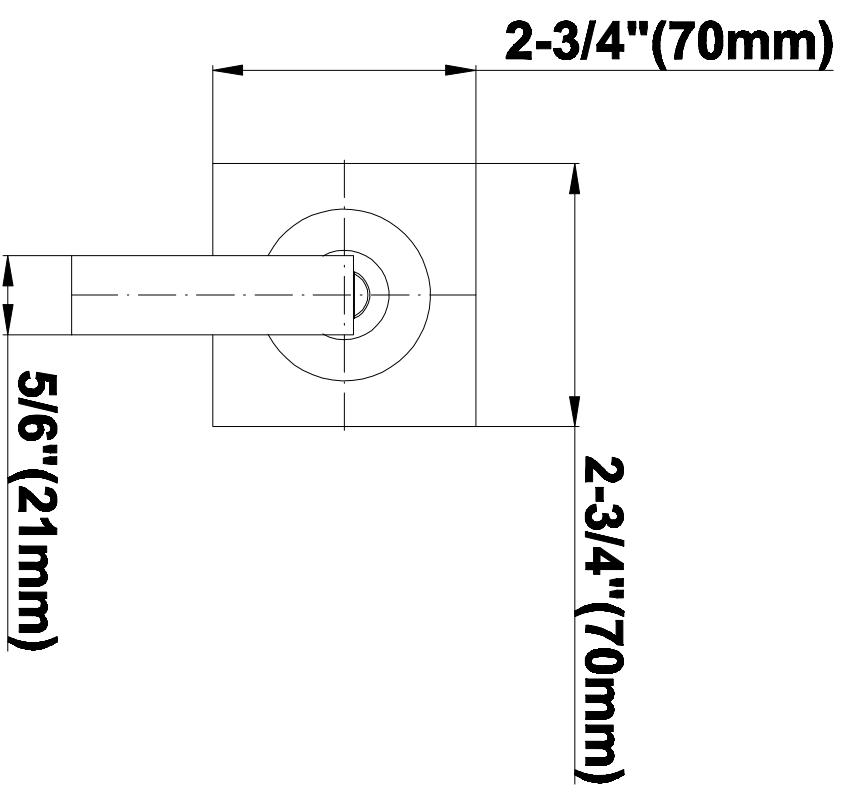

SHOWER
Contemporary Square
Thermostatic Set w/Body Sprays
& Handshower (Rough & Trim)
GC1.231A-LM40S

GRAFF[®]

Information

- 8" Rain Showerhead with 12" Ceiling-Mounted Shower Arm
- Square Body Sprays w/Solid Brass Swivel Head (3 pieces)
- Handshower Set w/Wall Bracket and Multi-function Handshower
- 3/4" Thermostatic Valve
- Stop/Volume Control Valves (3 pieces)
- Flow rates: showerhead \leq 1.8 max gpm, handshower \leq 1.5 max gpm, body sprays \leq 1.5 max gpm each
- Optional Extension Kit

Finishes

Polished
Chrome

Steelnix®
(Satin Nickel)

SHOWER
Immersion SOLID Trim Plate
w/Handle
G-8095-LM40S-T

GRAFF®

Information

- Single metal handle
- Decorative trim plate
- Use with G-8070 or G-8075 thermostatic stop/volume control rough valve
- To complete package, you must order rough valve
- ADA

Finishes

Polished
Chrome

Steelnox®
(Satin Nickel)

G-8095

SHOWER
8" Square Brass Showerhead
G-8438

GRAFF®

Information

- 1/4" thick
- 144 no-clog, easy-clean rubber spray nozzles
- Recommended use with ceiling shower arm
- Recommended for use at no more than 10 degrees tilt
- Showerhead flow rate ≤ 1.8 max gpm
- CALGreen

Finishes

Polished
Chrome

SteelInox®
(Satin Nickel)

G-8438

Aqua-Sense Collection
Contemporary 8" Square Showerhead

Product Features

- 1/4" thick
- 144 no-clog, easy-clean rubber spray nozzles
- Showerhead flow rate ≤ 1.8 max gpm