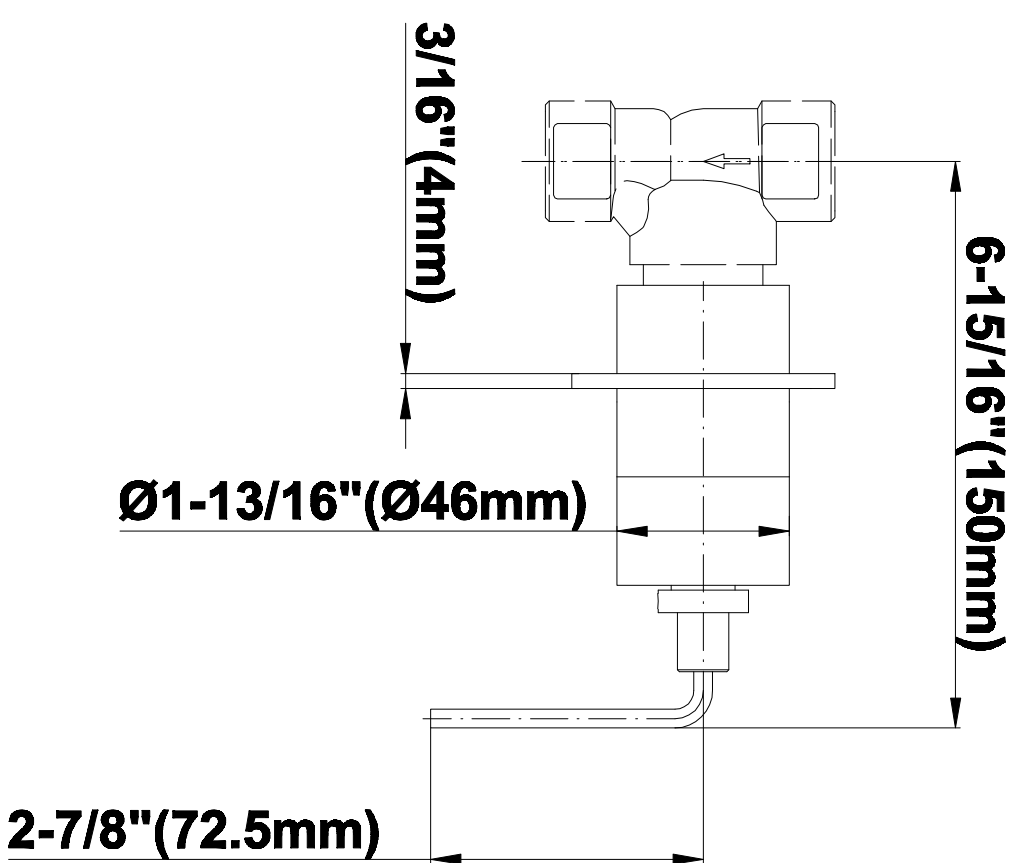

SHOWER
Contemporary Square
Thermostatic Set w/Body Sprays
& Handshower (Rough & Trim)
GC1.231A-LM40S

GRAFF[®]

Information

- 8" Rain Showerhead with 12" Ceiling-Mounted Shower Arm
- Square Body Sprays w/Solid Brass Swivel Head (3 pieces)
- Handshower Set w/Wall Bracket and Multi-function Handshower
- 3/4" Thermostatic Valve
- Stop/Volume Control Valves (3 pieces)
- Flow rates: showerhead \leq 1.8 max gpm, handshower \leq 1.5 max gpm, body sprays \leq 1.5 max gpm each
- Optional Extension Kit

SHOWER
Rough
G-8005

GRAFF®

Information

- 18.4 gpm @ 60 psi
- 3/4" universal inlets/outlets with female threads
- Built-in service stops
- Complete serviceability from front of all units
- Supplied with protective plastic cover
- Thermostatic valve uses a paraffin wax cartridge

Finishes

Polished
Chrome

Steelnox®
(Satin Nickel)

G-8095

SHOWER
8" Square Brass Showerhead
G-8438

GRAFF®

Information

- 1/4" thick
- 144 no-clog, easy-clean rubber spray nozzles
- Recommended use with ceiling shower arm
- Recommended for use at no more than 10 degrees tilt
- Showerhead flow rate ≤ 1.8 max gpm
- CALGreen

Finishes

Polished
Chrome

SteelInox®
(Satin Nickel)

G-8438

Aqua-Sense Collection
Contemporary 8" Square Showerhead

Product Features

- 1/4" thick
- 144 no-clog, easy-clean rubber spray nozzles
- Showerhead flow rate ≤ 1.8 max gpm