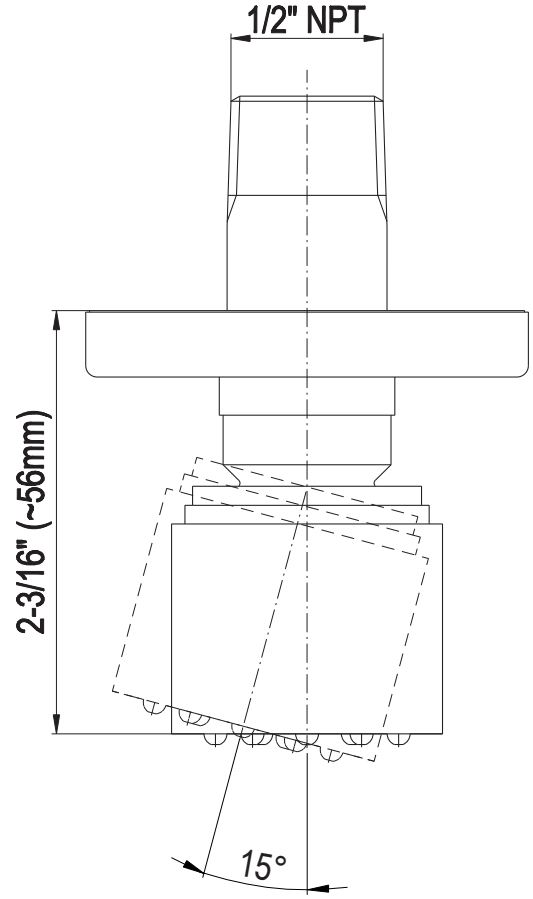

SHOWER
Contemporary Square
Thermostatic Set w/Body Sprays
& Handshower (Rough & Trim)
GC1.231A-LM40S

GRAFF[®]

Information

- 8" Rain Showerhead with 12" Ceiling-Mounted Shower Arm
- Square Body Sprays w/Solid Brass Swivel Head (3 pieces)
- Handshower Set w/Wall Bracket and Multi-function Handshower
- 3/4" Thermostatic Valve
- Stop/Volume Control Valves (3 pieces)
- Flow rates: showerhead \leq 1.8 max gpm, handshower \leq 1.5 max gpm, body sprays \leq 1.5 max gpm each
- Optional Extension Kit

Finishes

Polished
Chrome

Steelnox®
(Satin Nickel)

Square Body Spray G-8490

SHOWER
Contemporary 12" Ceiling Shower
Arm
G-8542

GRAFF®

Information

- Includes arm and solid square flange
- 1/2" NPT male thread inlet
- For use with all showerheads