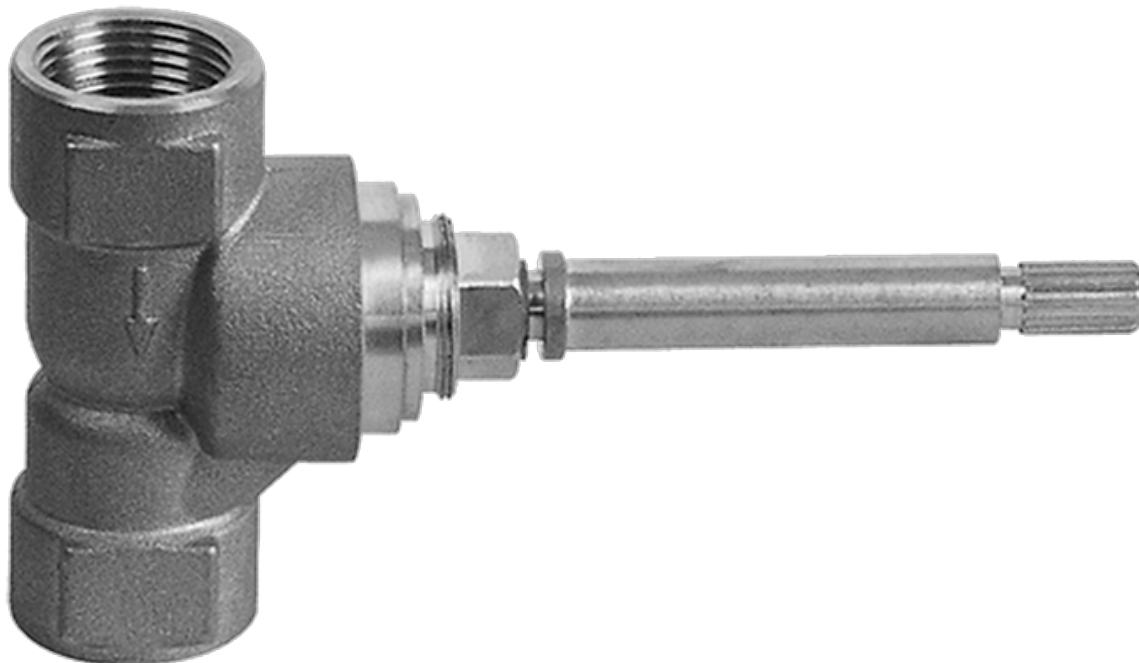

SHOWER
Rough
G-8005

GRAFF®

Information

- 18.4 gpm @ 60 psi
- 3/4" universal inlets/outlets with female threads
- Built-in service stops
- Complete serviceability from front of all units
- Supplied with protective plastic cover
- Thermostatic valve uses a paraffin wax cartridge

Finishes

Polished
Chrome

Steelnox®
(Satin Nickel)

SHOWER
Immersion SOLID Trim Plate
w/Handle
G-8041-LM40S-T

GRAFF®

Information

- Single metal handle
- Decorative trim plate
- Use with G-8000 or G-8005 thermostatic rough valve
- To complete package, you must order rough valve
- ADA

Finishes

Polished
Chrome

SteelInox®
(Satin Nickel)

G-8041

SHOWER
Rough
G-8075

GRAFF®

Information

- 3/4" universal inlets/outlets with female threads
- Supplied with protective plastic cover

Finishes

Polished
Chrome

SteeInox®
(Satin Nickel)

SHOWER
Immersion SOLID Trim Plate
w/Handle
G-8095-LM40S-T

GRAFF®

Information

- Single metal handle
- Decorative trim plate
- Use with G-8070 or G-8075 thermostatic stop/volume control rough valve
- To complete package, you must order rough valve
- ADA