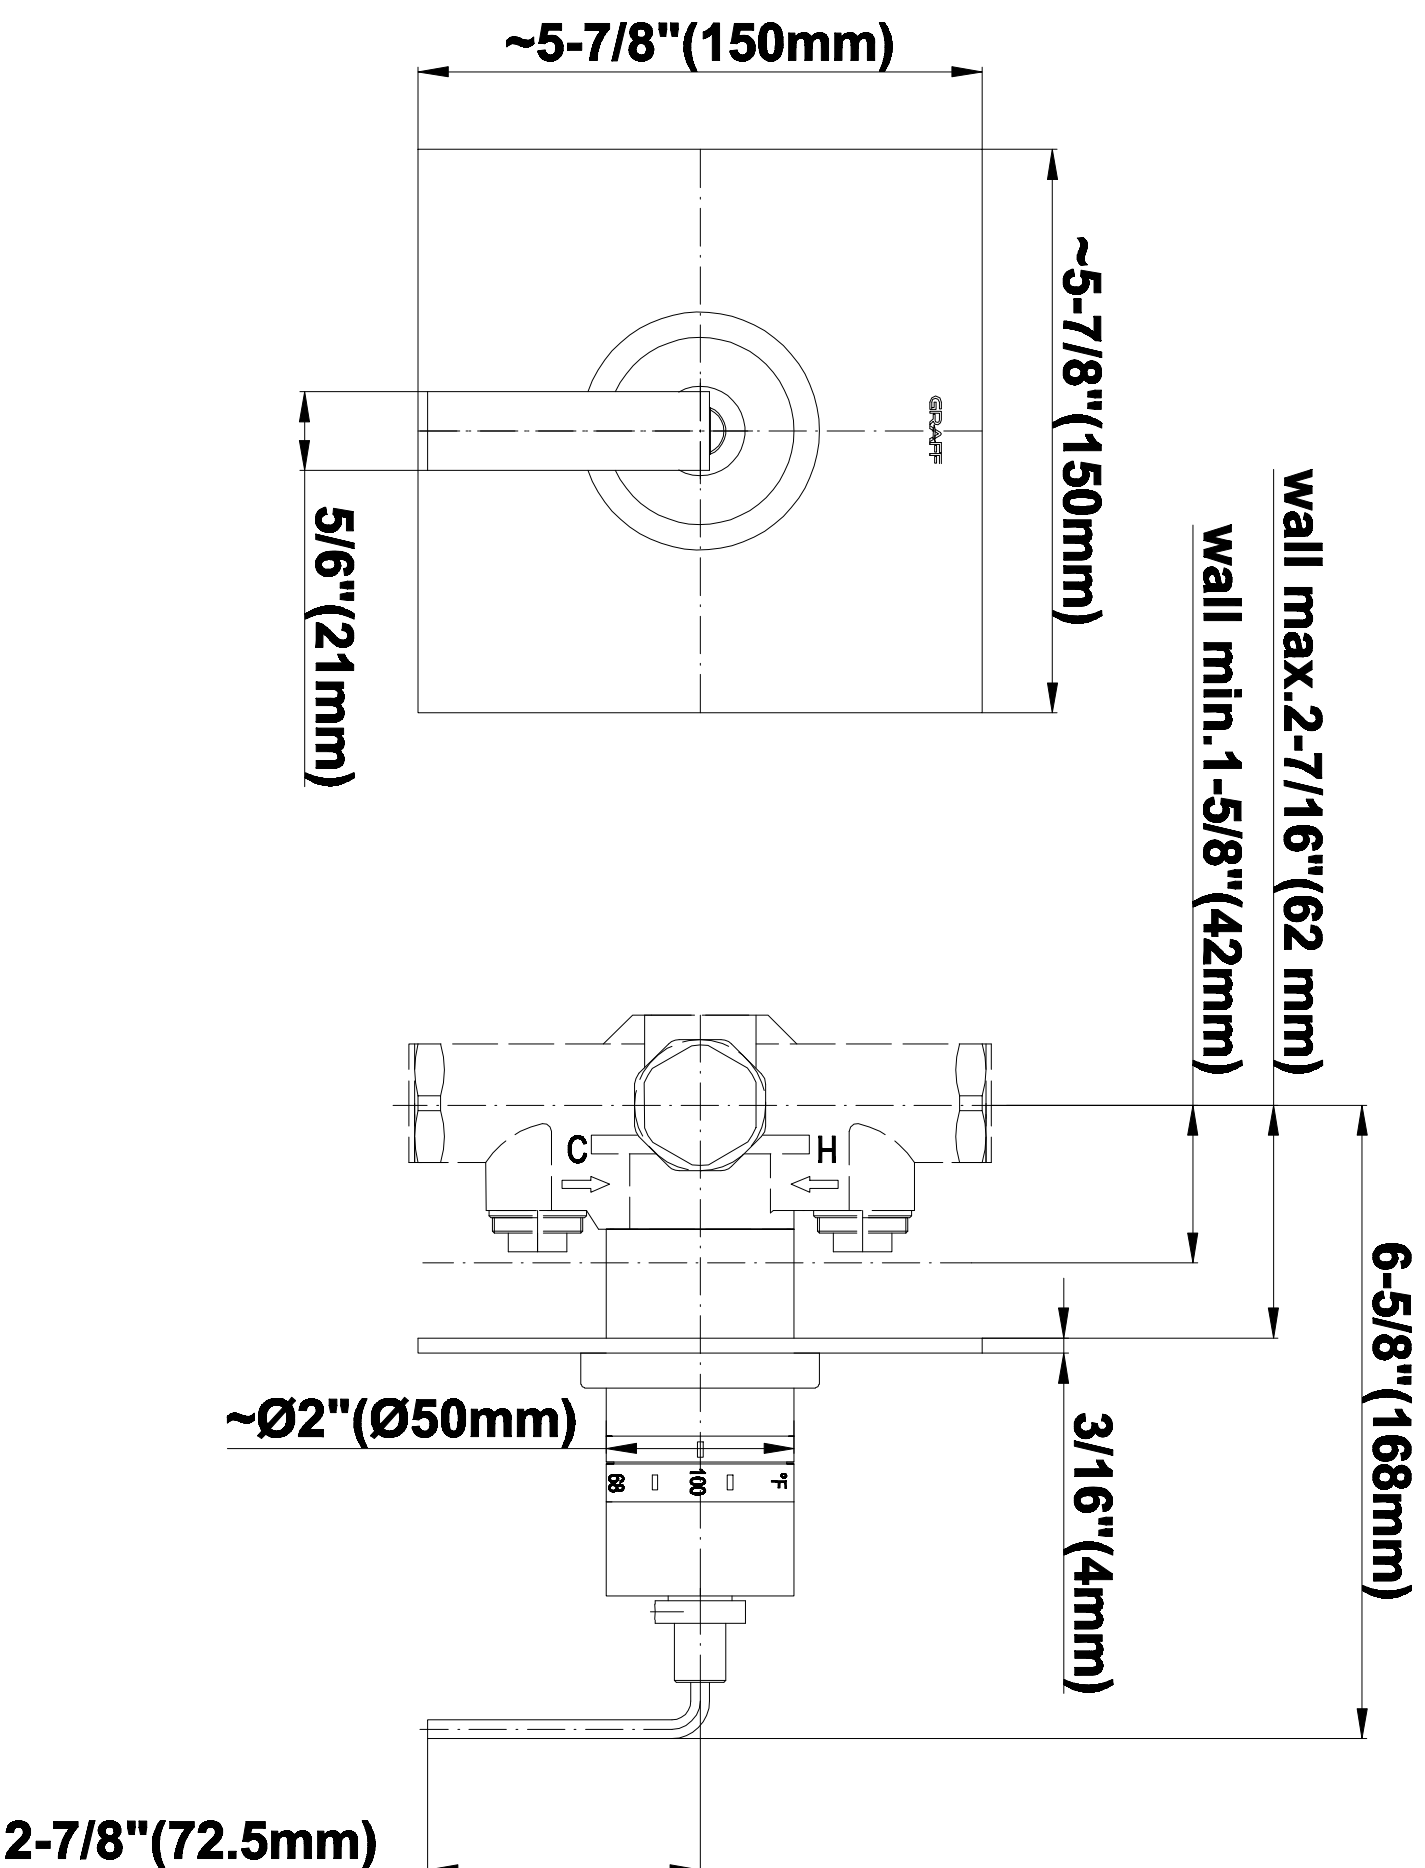

SHOWER
Luna Thermostatic Shower Set
w/Handshower (Rough & Trim)
GF2.020A-LM40S

GRAFF®

Information

- Thermostatic Showerhead Flow Rate 2.1 gpm @ 60 psi
- Handshower Flow Rate 1.5 gpm @ 60 psi
- Contemporary Square Showerhead and Handshower Flow Rate 4.2 gpm @ 60 psi

SHOWER
Rough
G-8005

GRAFF®

Information

- 18.4 gpm @ 60 psi
- 3/4" universal inlets/outlets with female threads
- Built-in service stops
- Complete serviceability from front of all units
- Supplied with protective plastic cover
- Thermostatic valve uses a paraffin wax cartridge

Finishes

Polished
Chrome

SteelInox®
(Satin Nickel)

G-8041

SHOWER
Rough
G-8075

GRAFF®

Information

- 3/4" universal inlets/outlets with female threads
- Supplied with protective plastic cover

Finishes

Polished
Chrome

SteeInox®
(Satin Nickel)

SHOWER
Immersion SOLID Trim Plate
w/Handle
G-8095-LM40S-T

GRAFF®

Information

- Single metal handle
- Decorative trim plate
- Use with G-8070 or G-8075 thermostatic stop/volume control rough valve
- To complete package, you must order rough valve
- ADA