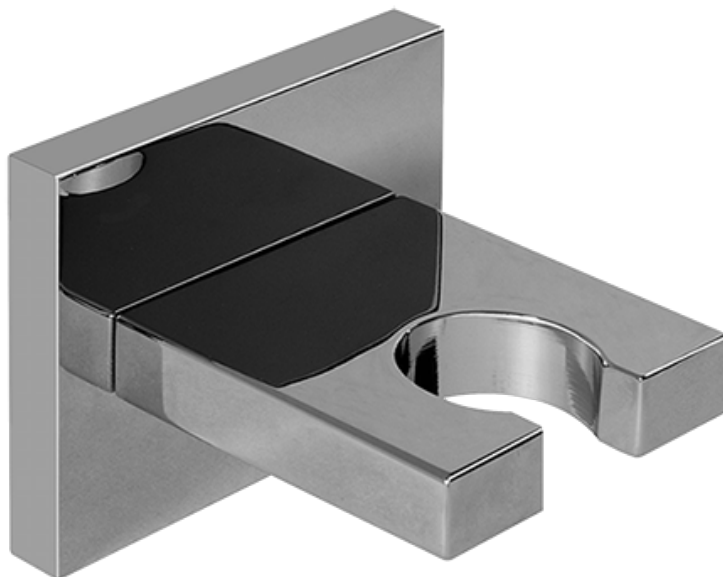

Finishes

Polished
Chrome

Steelnox®
(Satin Nickel)

SHOWER
Immersion SOLID Trim Plate
w/Handle
G-8041-LM40S-T

GRAFF®

Information

- Single metal handle
- Decorative trim plate
- Use with G-8000 or G-8005 thermostatic rough valve
- To complete package, you must order rough valve
- ADA

Finishes

Polished
Chrome

SteeInox®
(Satin Nickel)

SHOWER
Immersion SOLID Trim Plate
w/Handle
G-8095-LM40S-T

GRAFF®

Information

- Single metal handle
- Decorative trim plate
- Use with G-8070 or G-8075 thermostatic stop/volume control rough valve
- To complete package, you must order rough valve
- ADA

* Special order finish- call for availability

SHOWER
Contemporary Square Wall
Bracket for Handshower
G-8632

GRAFF®

Information

- Solid brass construction

Finishes

Polished
Chrome

Steelnox®
(Satin Nickel)

G-8632

Contemporary Square Wall Bracket for Handshower

Product Features

- Solid brass construction

Available Finishes

- Polished Chrome
G-8632-PC
- Steelnox[®]
G-8632-SN

Warranty

- Limited lifetime warranty