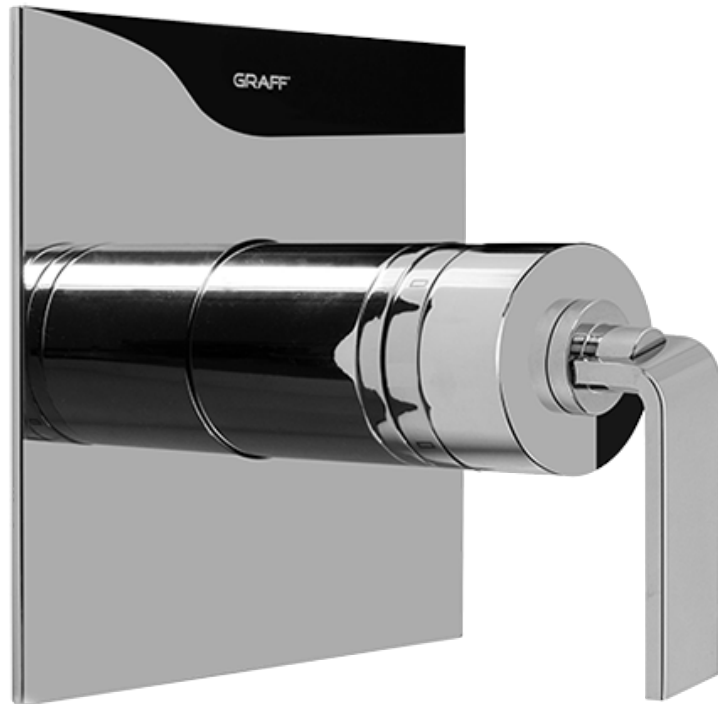

SHOWER
Rough
G-8005

GRAFF®

Information

- 18.4 gpm @ 60 psi
- 3/4" universal inlets/outlets with female threads
- Built-in service stops
- Complete serviceability from front of all units
- Supplied with protective plastic cover
- Thermostatic valve uses a paraffin wax cartridge

Finishes

Polished
Chrome

Steelnox®
(Satin Nickel)

SHOWER
Immersion SOLID Trim Plate
w/Handle
G-8041-LM40S-T

GRAFF®

Information

- Single metal handle
- Decorative trim plate
- Use with G-8000 or G-8005 thermostatic rough valve
- To complete package, you must order rough valve
- ADA

Finishes

Polished
Chrome

SteelInox®
(Satin Nickel)

G-8041

SHOWER
Rough
G-8075

GRAFF®

Information

- 3/4" universal inlets/outlets with female threads
- Supplied with protective plastic cover

Finishes

Polished
Chrome

SteeInox®
(Satin Nickel)

SHOWER
Immersion SOLID Trim Plate
w/Handle
G-8095-LM40S-T

GRAFF®

Information

- Single metal handle
- Decorative trim plate
- Use with G-8070 or G-8075 thermostatic stop/volume control rough valve
- To complete package, you must order rough valve
- ADA