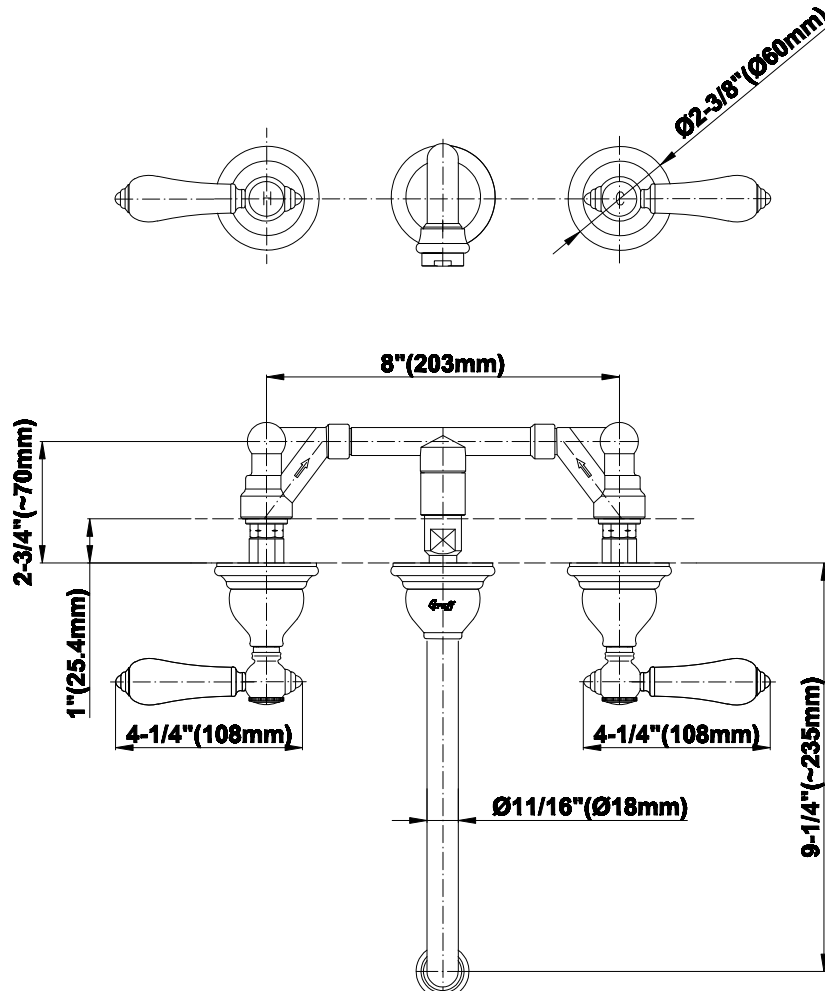

G-2531-LC1

Canterbury & Nantucket Collections
Wall-Mounted Lavatory Faucet (Rough and Trim)

GRAFF®
CUTTING EDGE DESIGN

Product Features

- Installs on 8" centers
- Aerated flow rate ~ 2.2 gpm @ 60 psi
- 9-1/4" spout reach
- Drain assembly not included

Available Finishes

1. Polished Chrome G-2531-LC1-PC
   - Steelnox® G-2531-LC1-SN
   - Olive Bronze G-2531-LC1-OB
   - Polished Nickel G-2531-LC1-PN
2. *Special order finish, call for availability

Optional Accessories

- Decorative trap G-9970-**
- Water-saving aerator G-9300

Warranty

- Limited lifetime warranty

For complete warranty information go to www.graff-faucets.com/en-nam/warranty