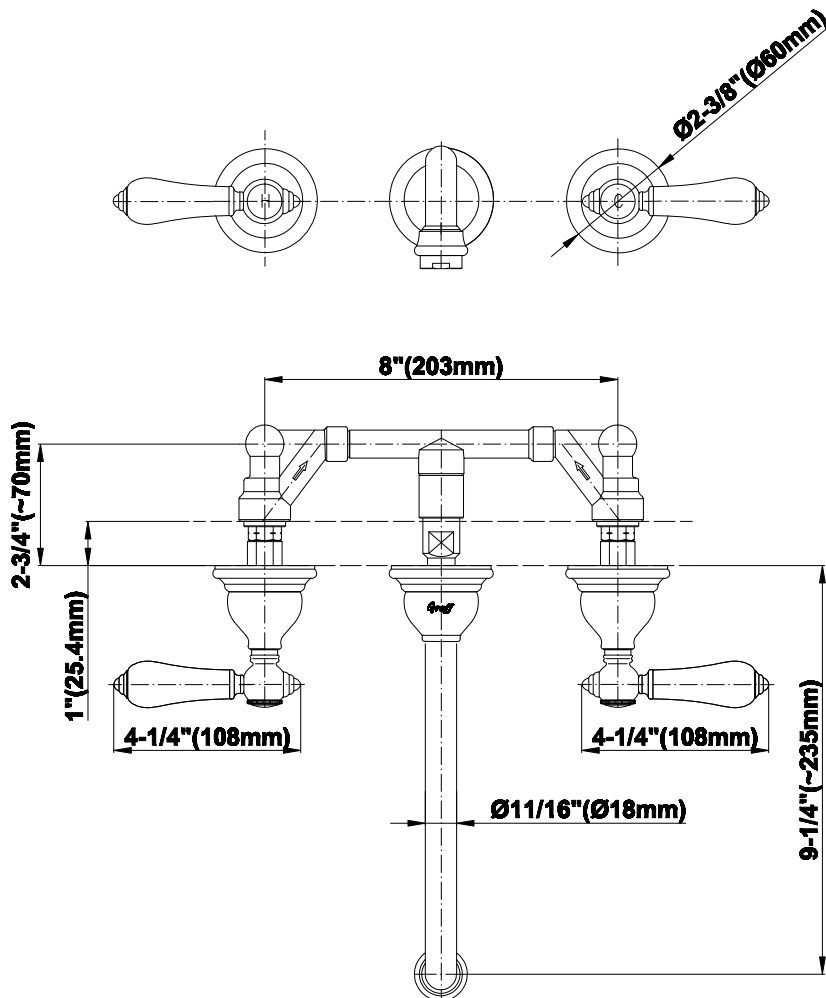

BATHROOM
Canterbury Wall-Mounted
Lavatory Faucet
G-2531-LC1

GRAFF®

Information

- Installs on 8" centers
- Aerated flow rate ≤ 1.2 max gpm
- 9-1/4" spout reach
- Drain assembly not included
- Optional matching decorative trap G-9973
- ADA
- CALGreen

G-2531-LC1

Canterbury & Nantucket Collections
Wall-Mounted Lavatory Faucet (Rough and Trim)

GRAFF[®]
CUTTING EDGE DESIGN

Product Features

- Installs on 8" centers
- Aerated flow rate ~ 2.2 gpm @ 60 psi
- 9-1/4" spout reach
- Drain assembly not included

- Decorative trap G-9970-**
- Water-saving aerator G-9300

Warranty

- Limited lifetime warranty

For complete warranty information go to www.graff-faucets.com/en-nam/warranty

The measurements shown are for reference only. Products and specifications shown are subject to change without notice. Revised 07/2012.