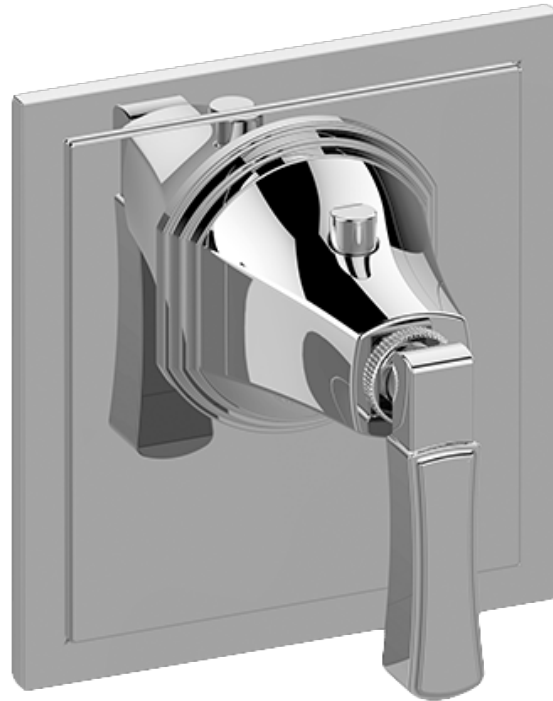

SHOWER
 Finezza UNO Thermostatic Valve
 Trim Plate and Handle
G-8044-LM47E-T

Information

- Single metal handle
- Decorative trim plate
- Use with G-8006 thermostatic rough valve
- To complete package, you must order rough valve
- ADA

Finishes

G-8044-LM47E-T

Finezza UNO Collection

Thermostatic Valve Trim Plate and Handle

GRAFF[®]
CUTTING EDGE DESIGN

Product Features

- Single metal handle
- Decorative trim plate
- Use with G-8006 thermostatic rough valve
- To complete package, you must order rough valve