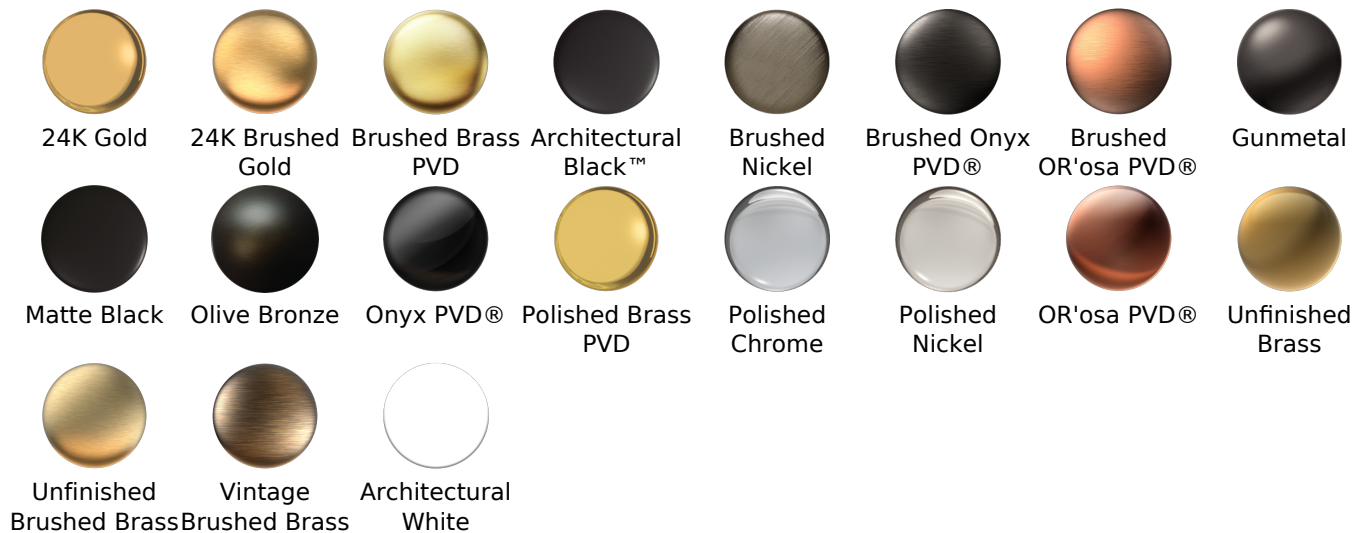

SHOWER  
M-Series Valve Horizontal Trim  
with Four Handles  
**G-8179H-2L2C-T**

**Information**

- Four metal handles, decorative trim plate
- Use with M-Series rough valves
- ADA

**Finishes**

# G-8179H-2L2C-T

## Finezza Due Series