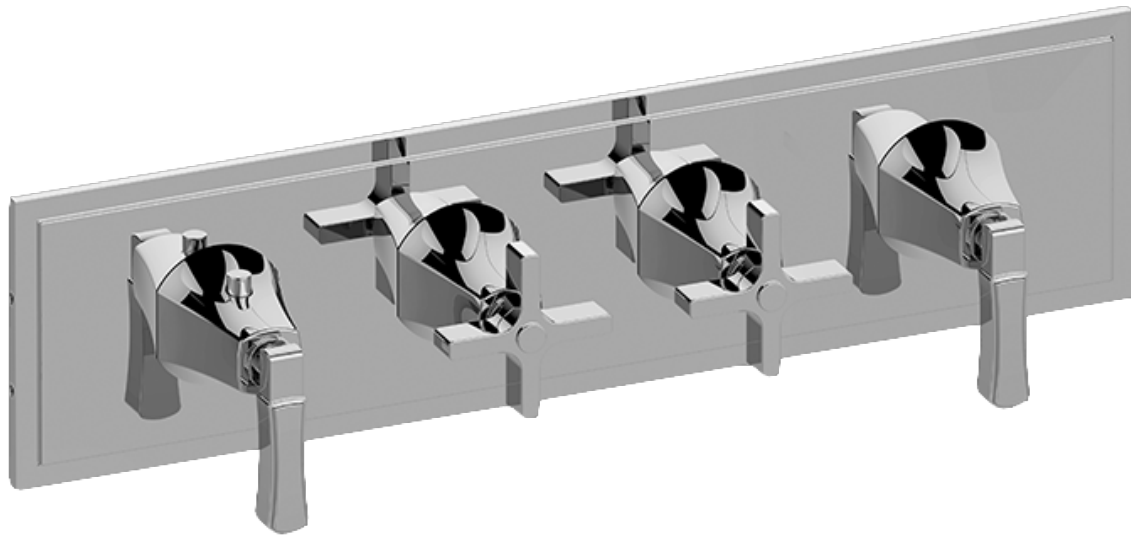

SHOWER  
M-Series Valve Horizontal Trim  
with Four Handles  
**G-8179H-2L2C-T**

**Information**

- Four metal handles, decorative trim plate
- Use with M-Series rough valves
- ADA

**Finishes**

# G-8179H-2L2C-T