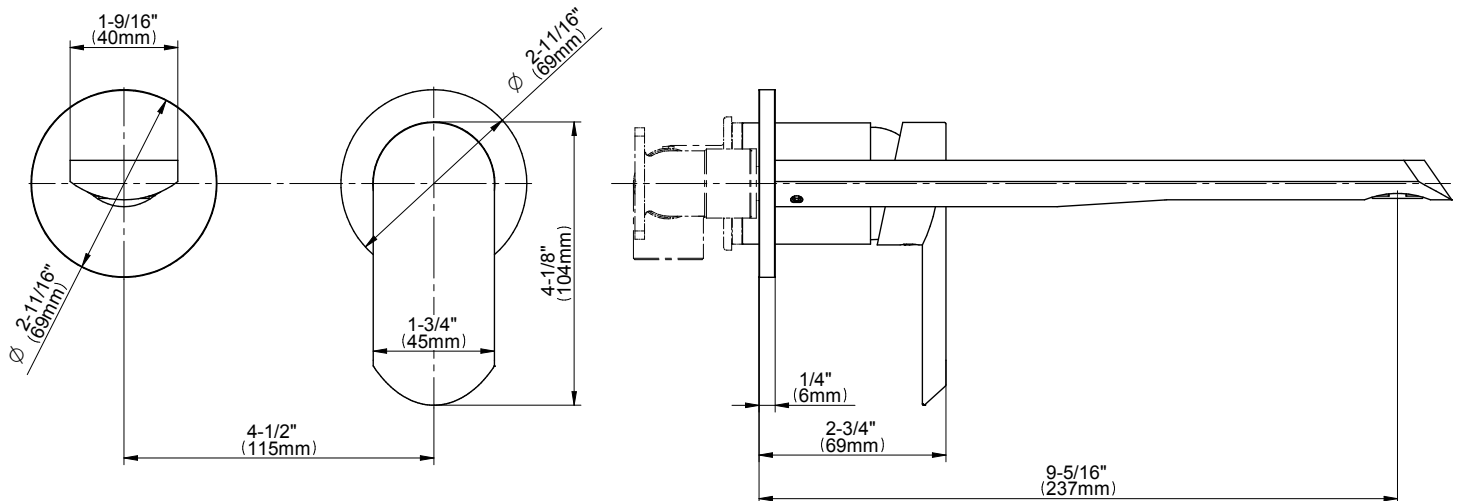

The measurements shown are for reference only. Products and specifications shown are subject to change without notice. Revised 11/2017

www.graff-designs.com | phone: 800-954-4723