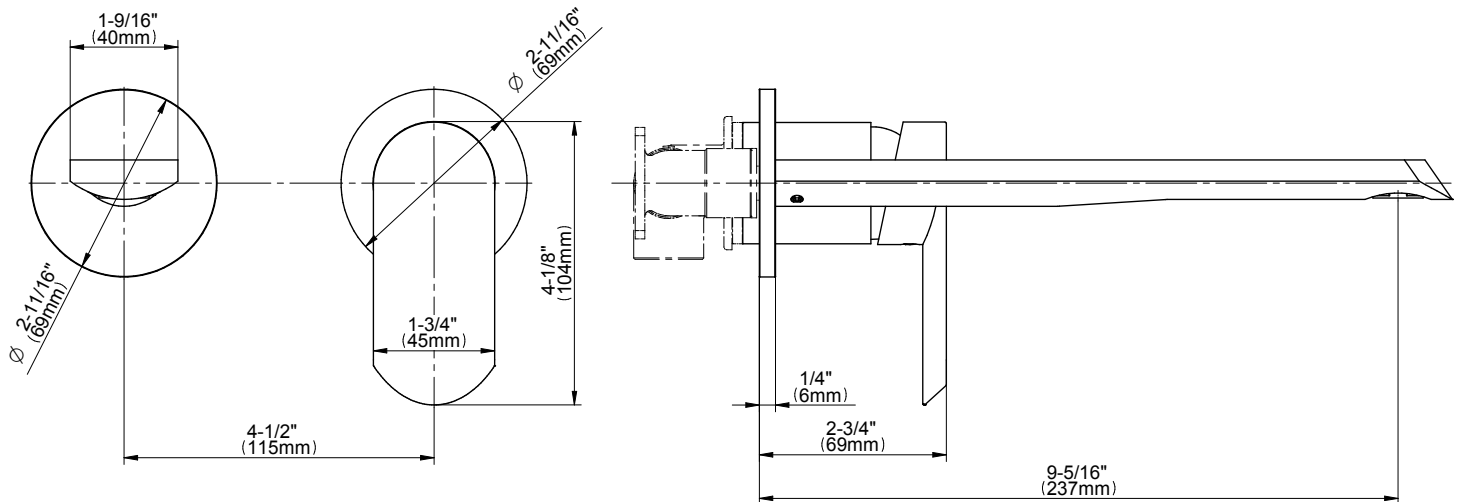

The measurements shown are for reference only. Products and specifications shown are subject to change without notice. Revised 11/2017

www.graff-designs.com | phone: 800-954-4723