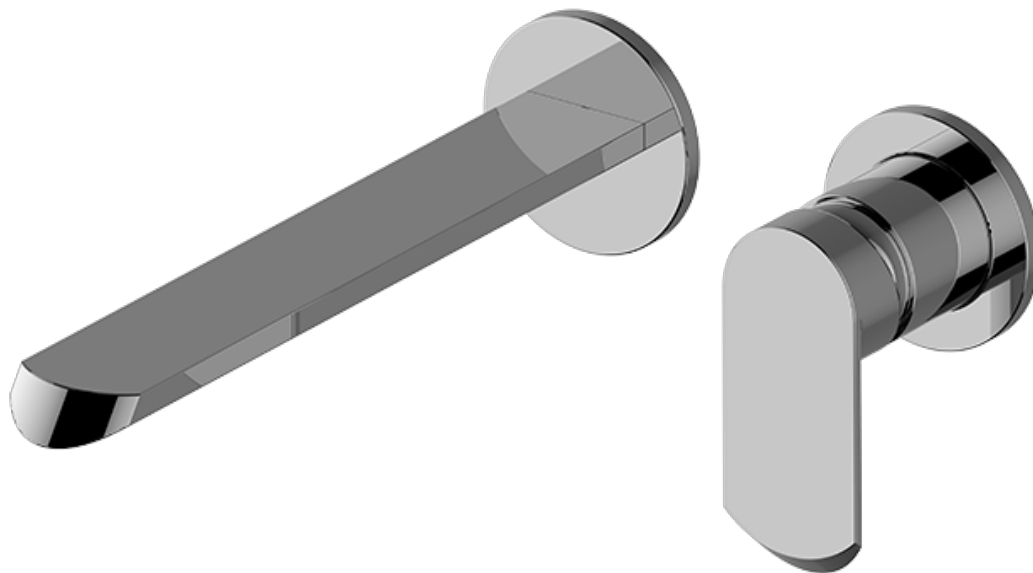

BATHROOM
Phase Wall-Mounted Lavatory
Faucet w/Single Handle
G-6639-LM45W

GRAFF®

Information

- Wall-mount spout and handle installation
- Aerated flow rate ≤ 1.2 max gpm
- 9-1/4" spout reach
- Handle may be installed on left or right of spout
- Drain assembly not included
- Optional matching decorative trap G-9970
- Optional extension kit
- ADA
- CALGreen

www.graff-designs.com | phone: 800-954-4723

BATHROOM
Phase Wall-Mounted Lavatory
Faucet w/Single Handle
G-6639-LM45W

GRAFF[®]

Information

- Wall-mount spout and handle installation
- Aerated flow rate ≤ 1.2 max gpm
- 9-1/4" spout reach
- Handle may be installed on left or right of spout
- Drain assembly not included
- Optional matching decorative trap G-9970
- Optional extension kit
- ADA
- CALGreen