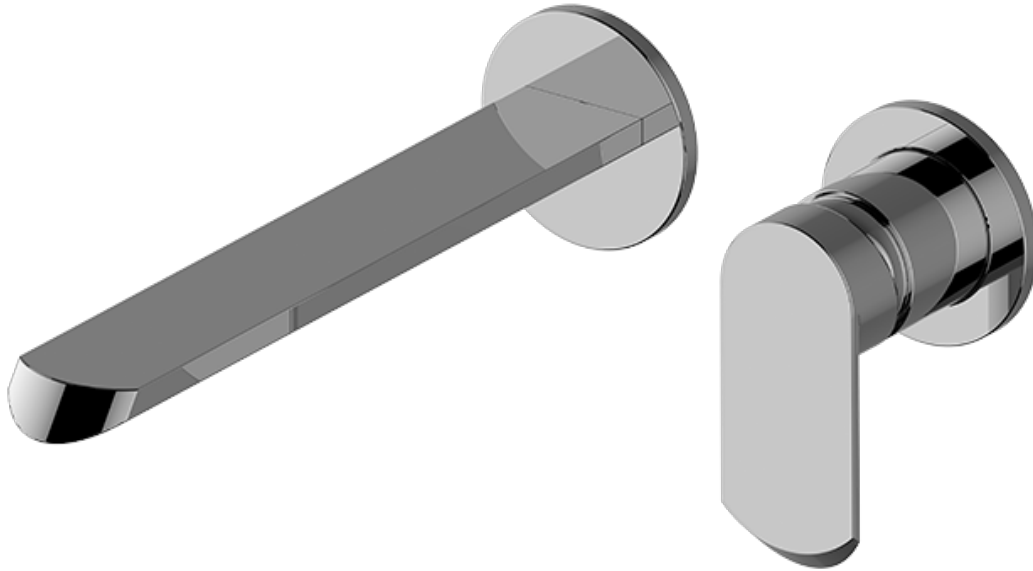

BATHROOM
Phase Wall-Mounted Lavatory
Faucet w/Single Handle
G-6639-LM45W

GRAFF®

Information

- Wall-mount spout and handle installation
- Aerated flow rate ≤ 1.2 max gpm
- 9-1/4" spout reach
- Handle may be installed on left or right of spout
- Drain assembly not included
- Optional matching decorative trap G-9970
- Optional extension kit
- ADA
- CALGreen

G-6639-LM45W

Phase Collection

Wall-Mounted Lavatory Faucet w/Single Handle

GRAFF[®]
CUTTING EDGE DESIGN

Product Features

- Wall mount spout and handle installation
- Aerated flow rate ≤ 1.2 max gpm
- 10-1/8" spout reach
- Handle may be installed on left or right of spout
- Swivel aerator
- Drain assembly not included