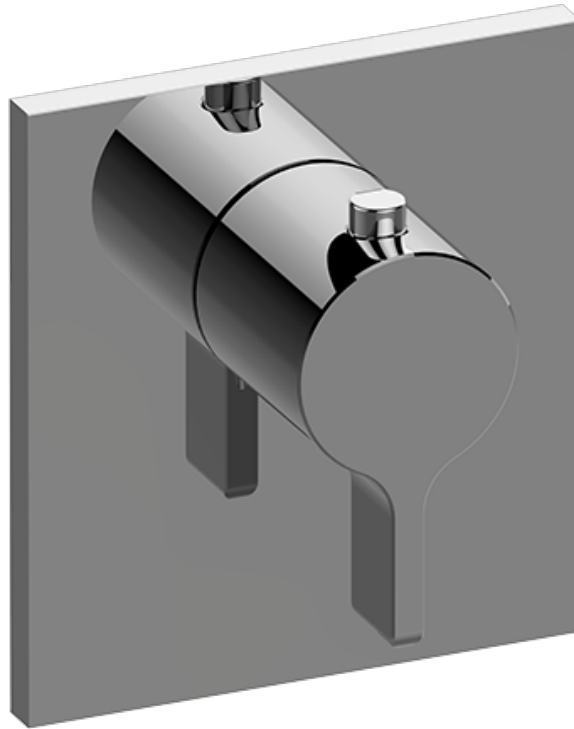

BATHROOM
Square M-Series Thermostatic
Valve Trim with Handle
G-8043-LM46E-T

GRAFF®

Information

- Single metal handle
- Decorative trim plate
- Use with G-8006 thermostatic rough valve
- To complete package, you must order rough valve