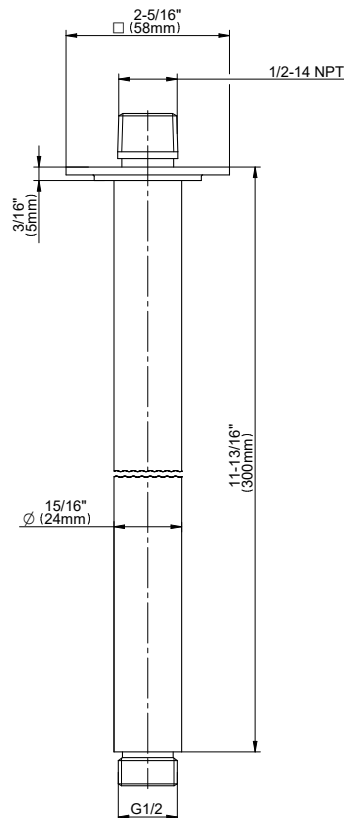

G-8549

Finezza Collection
12" Ceiling Shower Arm

GRAFF®
CUTTING EDGE DESIGN

Product Features

- Includes arm and flange
- 1/2" NPT male thread inlet
- For use with all showerheads (especially G-8406)

Available Finishes

- Polished Chrome
  G-8549-PC
- Brushed Nickel
  G-8549-BNi
- Polished Nickel
  G-8549-PN
- Olive Bronze™
  G-8549-OB

Code Compliance

- ADA

Warranty

- Limited lifetime warranty

For complete warranty information go to: www.graff-faucets.com/en/info/faqs

The measurements shown are for reference only. Products and specifications shown are subject to change without notice. Revised 05/2017

www.graff-faucets.com | phone: 800-954-4723