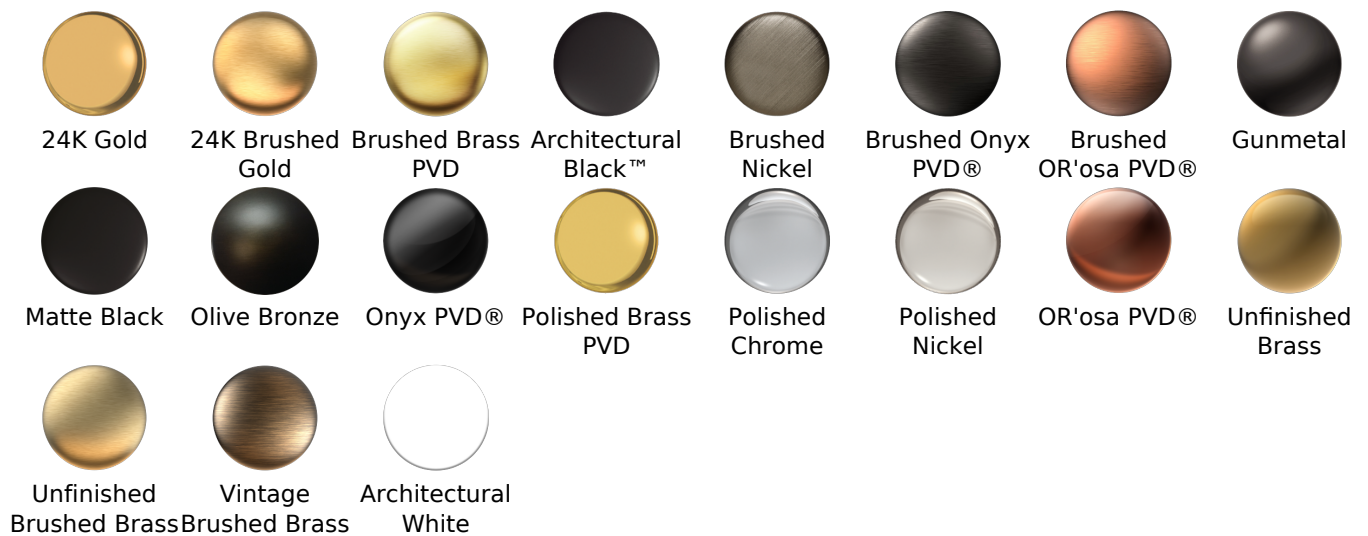

### Available Finishes

- Polished Chrome  
G-8406-PC
- Brushed Nickel  
G-8406-BNi
- Polished Nickel  
G-8406-PN
- Unfinished Brass\*  
G-8406-UB\*
- Olive Bronze  
G-8406-OB\*
- Gold\*  
G-8406-AU\*
- Brushed Gold\*  
G-8406-BAU\*

**Finishes**