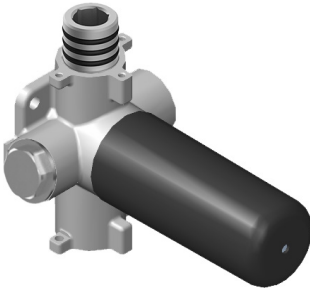

# G-8006

M-Series

3/4" Concealed Thermostatic Rough Valve

# G-8076

M-Series

Stop/Volume Control Rough Valve with Pass-Through

**GRAFF**<sup>®</sup>  
CUTTING EDGE DESIGN