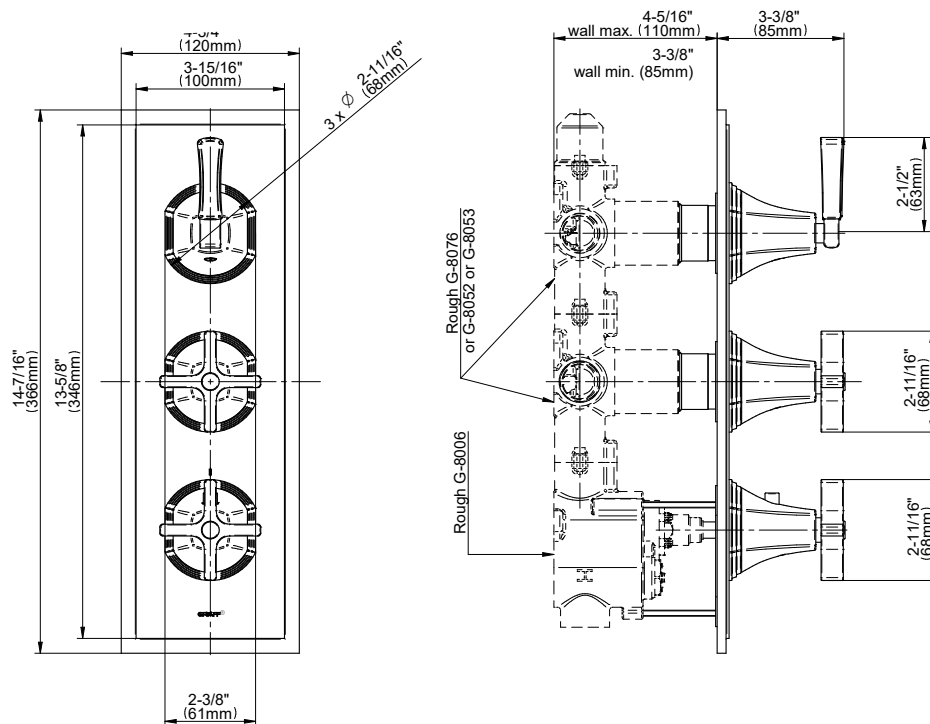

G-8078-2C1L-T

Finezza UNO Collection

Thermostatic 3-Hole Trim Plate and Handle

GRAFF®
CUTTING EDGE DESIGN

Product Features

- Three metal handles
- Decorative trim plate
- Use with G-8006 and G-8076 or G-8077 or G-8052 or G-8053 thermostatic rough valves
- To complete package, you must order rough valves

Available Finishes

- Polished Chrome
  G-8078-2C1L-PC-T
- Brushed Nickel
  G-8078-2C1L-BNi-T
- Polished Nickel
  G-8078-2C1L-PN-T
- Olive Bronze™
  G-8078-2C1L-OB-T

Warranty

- Limited lifetime warranty

For complete warranty information go to: www.graff-faucets.com/en/info/faqs

The measurements shown are for reference only. Products and specifications shown are subject to change without notice. Revised 5/2017

www.graff-faucets.com | phone: 800-954-4723