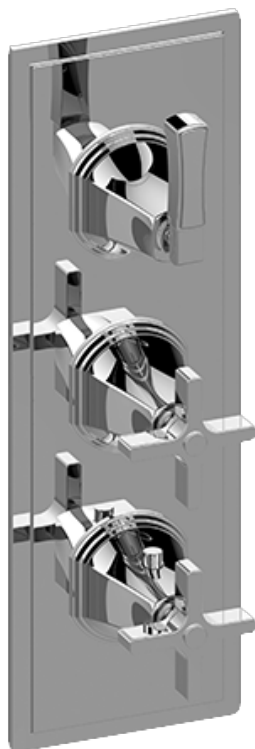

## Information

- 3/4" thermostatic valve and trim
- 3/4" stop/volume control valve (2 pieces)
- 9" showerhead with 12" ceiling-mounted shower arm
- Showerhead features no-clog, easy-clean spray nozzles
- Handshower set with wall-mounted slide bar and 59" hose (PVD finishes use 59" flex hose)
- Optional extension kit
- Flow rates: showerhead  $\leq$  1.8 max gpm, handshower  $\leq$  1.8 max gpm
- ADA

## Warranty

- Limited lifetime warranty

For complete warranty information go to [www.graff-faucets.com/en/info/faqs](http://www.graff-faucets.com/en/info/faqs)

The measurements shown are for reference only. Products and specifications shown are subject to change without notice. Revised 3/2016.

[www.graff-faucets.com](http://www.graff-faucets.com) | phone: 800-954-4723

SHOWER  
 Finezza UNO Thermostatic 3-Hole  
 Trim Plate and Handle  
**G-8078-2C1L-T**

**Information**

- Three metal handles
- Decorative trim plate
- Use with G-8006 and G-8076 or G-8077 or G-8052 or G-8053 thermostatic rough valves
- To complete package, you must order rough valves