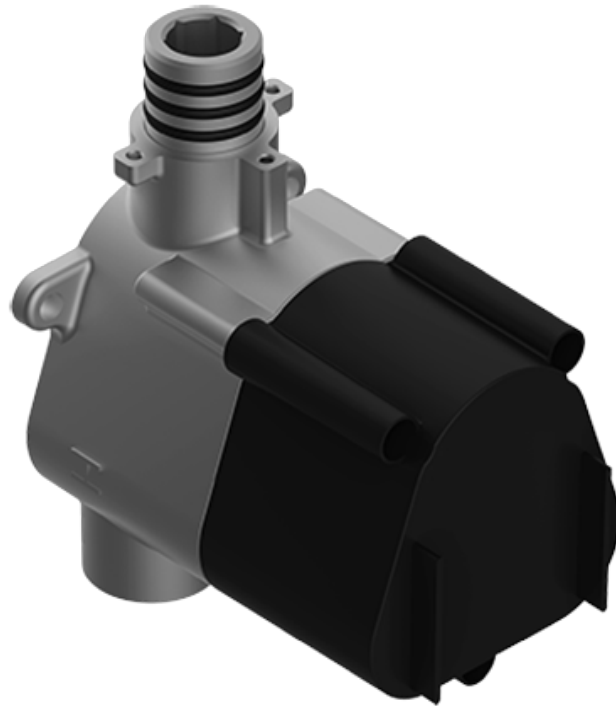

SHOWER  
Finezza UNO M-Series  
Thermostatic Shower System -  
Shower with Handshower  
**GP3.011WB-2C1L**

---

**GRAFF®**

## Information

- 3/4" thermostatic valve and trim
- 3/4" stop/volume control valve (2 pieces)
- 9" showerhead with 12" ceiling-mounted shower arm
- Showerhead features no-clog, easy-clean spray nozzles
- Handshower set with wall-mounted slide bar and 59" hose (PVD finishes use 59" flex hose)
- Optional extension kit
- Flow rates: showerhead  $\leq$  1.8 max gpm, handshower  $\leq$  1.8 max gpm
- ADA

SHOWER  
Thermostatic Rough Valve  
**G-8006**

**Information**

- 12.9 gpm @ 60 psi
- 3/4" universal inlets
- Built-in service stops
- Stacking outlet feature
- Complete serviceability from front of all units
- Supplied with protective plastic cover
- CalGreen compliant dependent on functions

# G-8006

M-Series

3/4" Concealed Thermostatic Rough Valve