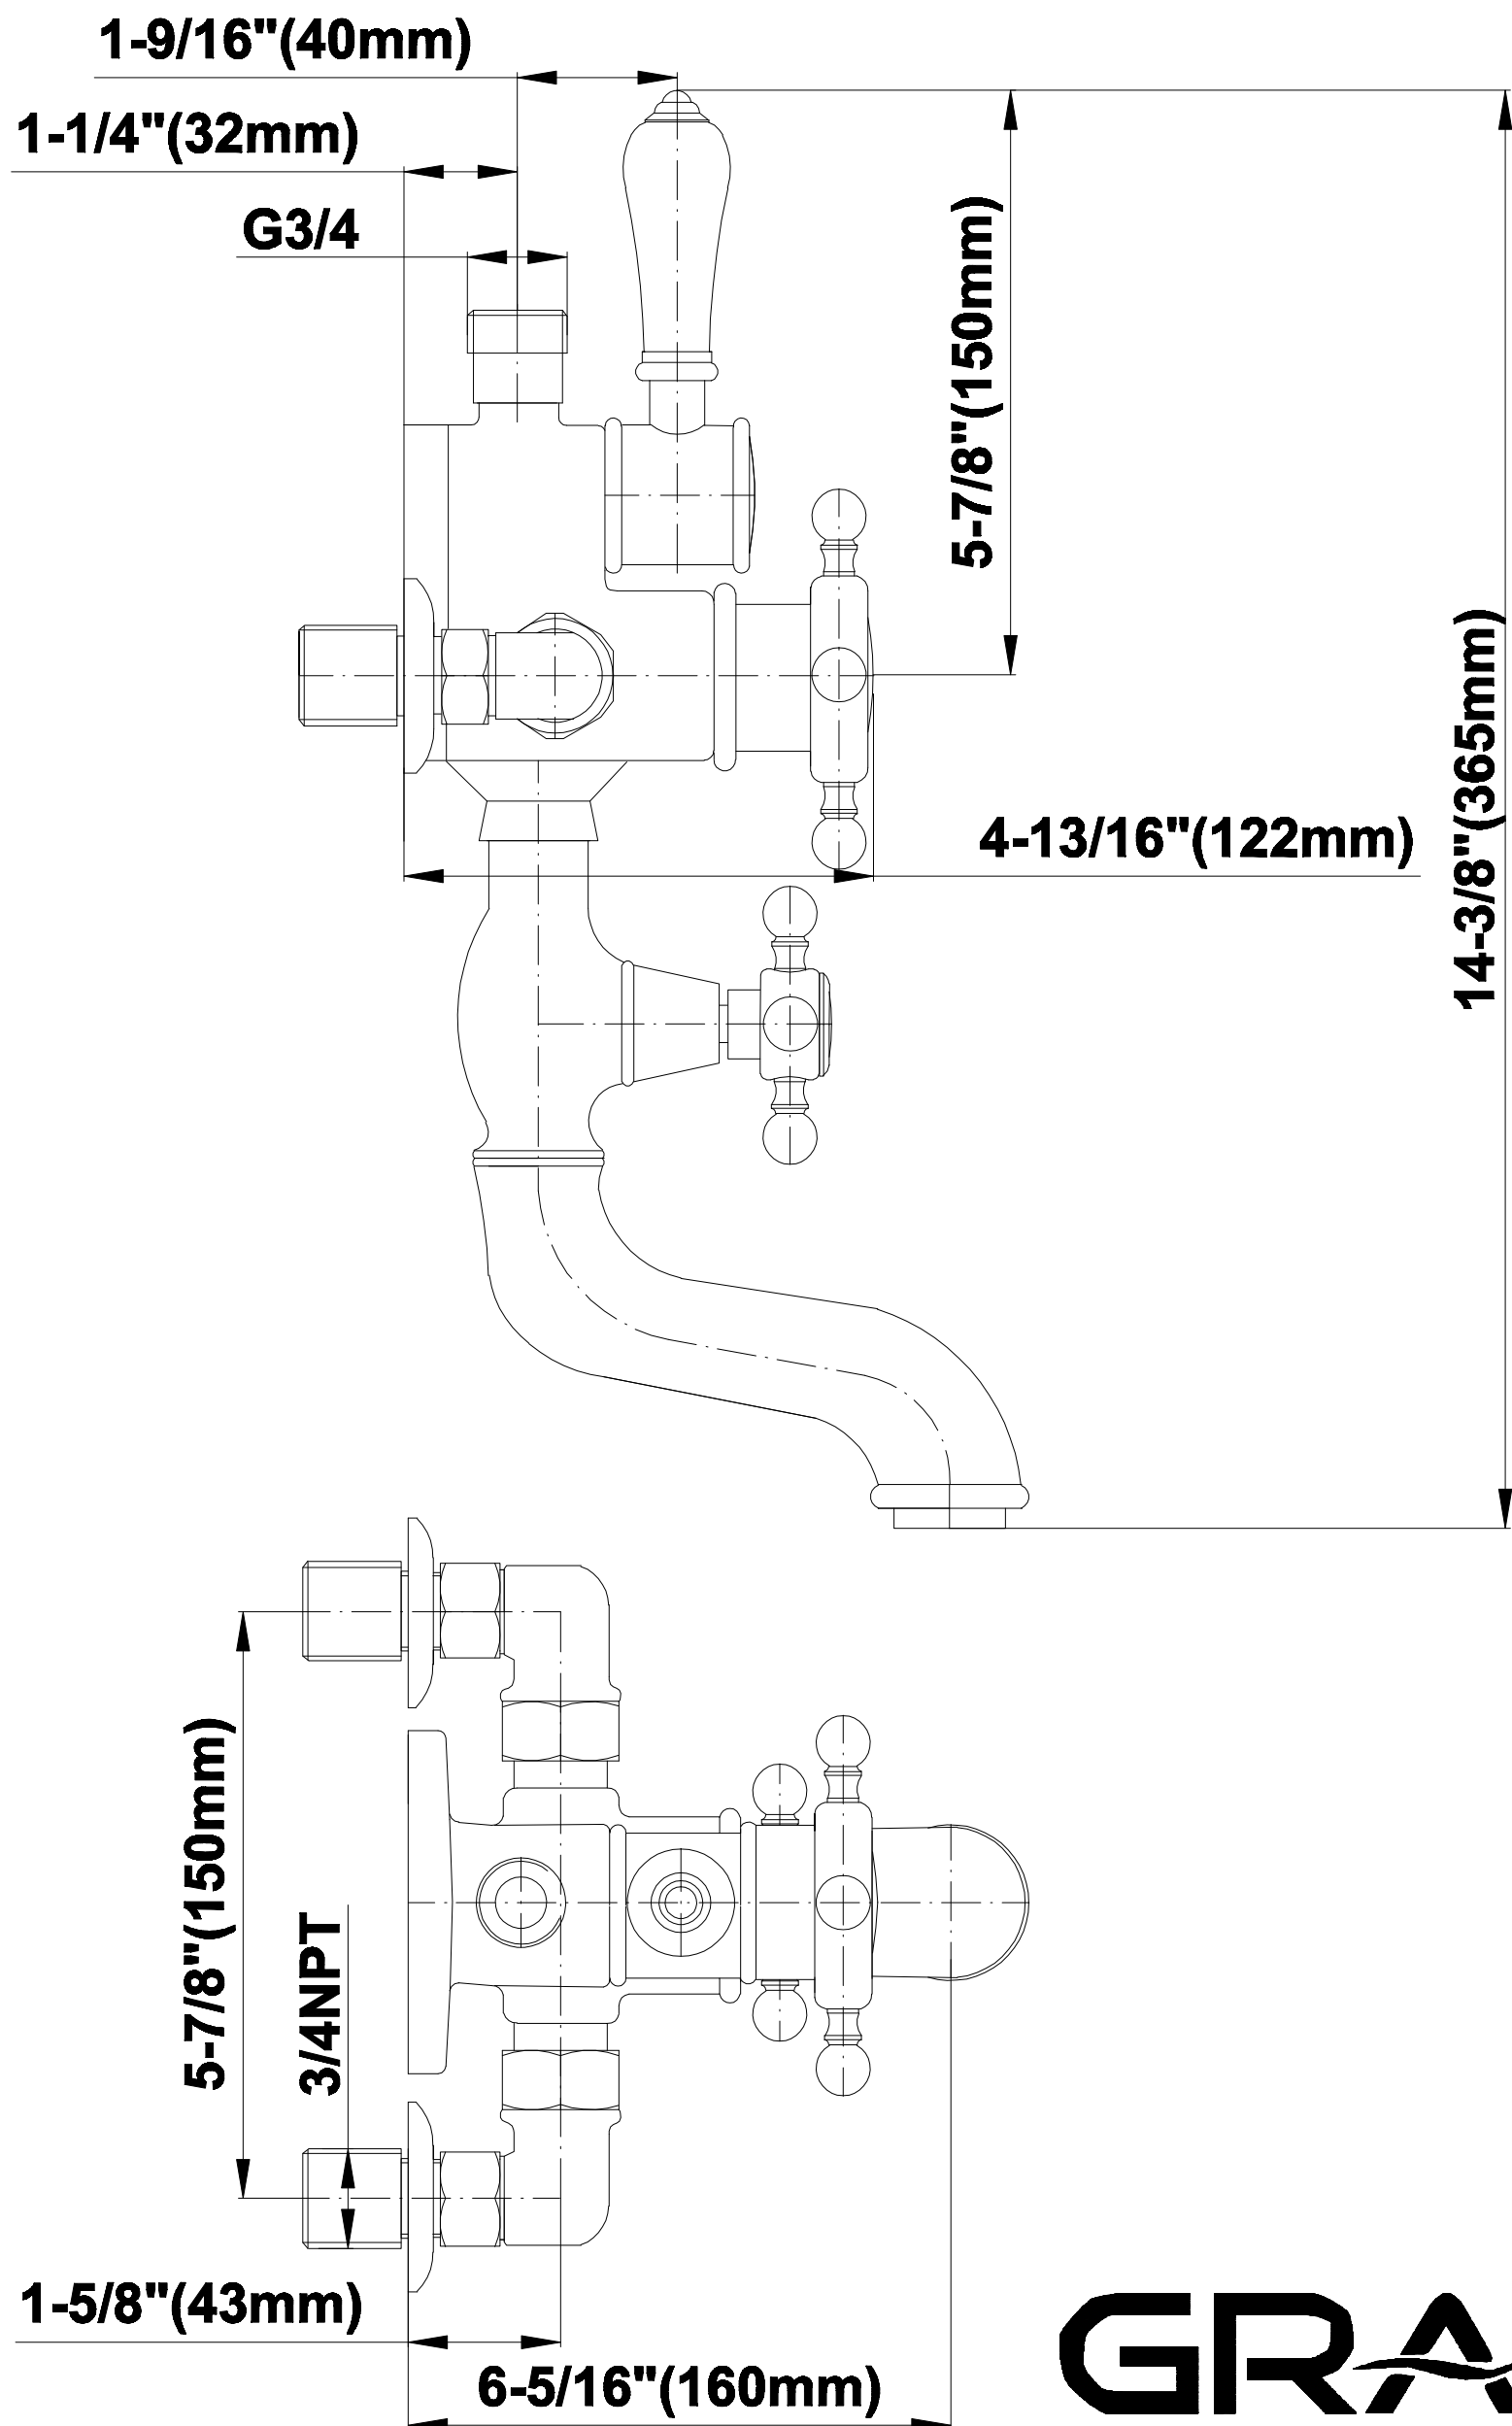

## Information

- 1/2" Thermostatic Valve
- Stop/Volume Control Valves
- Showerhead, 12" shower arm, flange
- Includes matching handshower and tub spout
- Includes 59" shower hose
- Showerhead Features No-Clog, Easy-Clean Spray Nozzles
- Optional Metal Handshower Handle - Use code CD4.11-\*\*\*-\*\*
- Flow Rates: showerhead  $\leq 2.0$  max gpm, handshower  $\leq 1.5$  max gpm
- ADA
- CALGreen

SHOWER  
Traditional 8" Showerhead  
**G-8410**

**GRAFF®**

### Information

- Sunflower shape
- 112 no-clog, easy-clean rubber spray nozzles
- Metal ball-joint allows for showerhead angle adjustment
- Showerhead flow rate  $\leq 1.8$  max gpm
- Recommend use with ceiling shower arm
- Recommended for use at no more than 10 degrees tilt
- CALGreen

## Exposed Thermostatic Valve

SHOWER  
Exposed Riser with Handshower  
**G-8932-LM34S**

**GRAFF®**

**Information**

- Includes matching handshower w/ceramic handle
- Includes 59" shower hose
- Optional Metal Handshower Handle - Use code CD2.11-\*\*\*-\*\*
- CALGreen