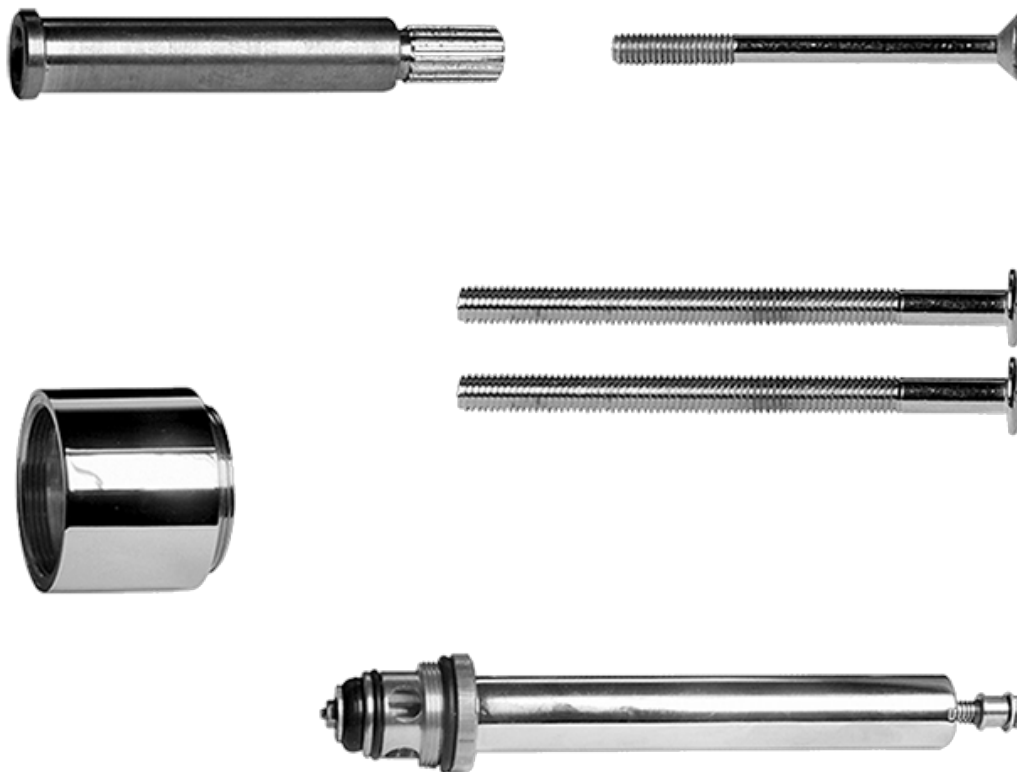

SHOWER
Valve Extension Kit for Pressure
Balancing Tub & Shower Sets
G-7050

GRAFF®

Information

- Extends rough-in depth by 1-1/2"
- Compatible with most GRAFF Pressure Balancing Tub & Shower Sets

Valve Trim Extension Kit (PBVV Shower) G-7050