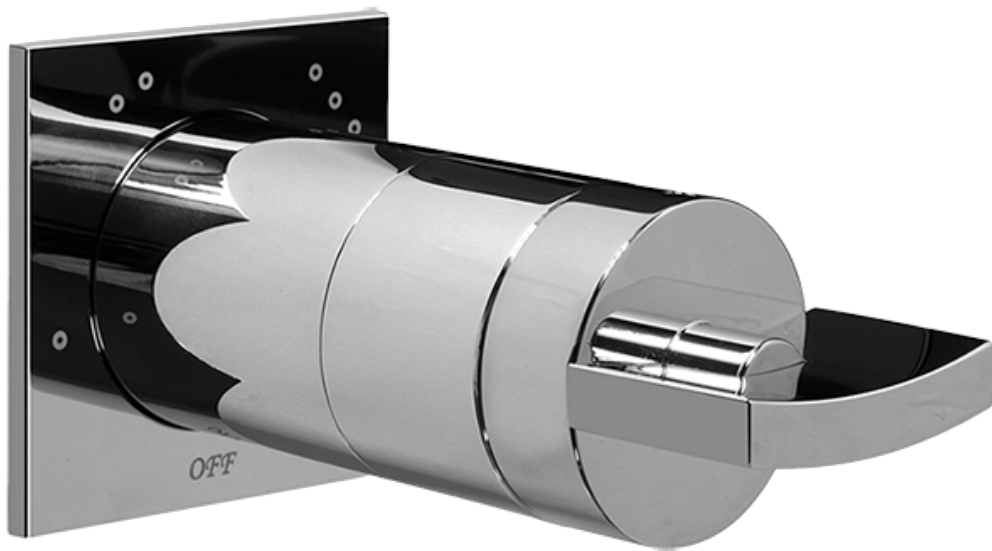

SHOWER
Luna/Sade/Targa Transfer Valve
Trim Plates and Handle
G-8066-C14S-T

GRAFF®

Information

- Single metal lever handle
- Decorative trim plate WITH off function
- Use with G-8050 (4-port thermostatic diverter valve w/stop)
- To complete package, you must order rough diverter valve

Finishes

Olive Bronze

Polished
Chrome

Polished
Nickel

Steelnox®
(Satin Nickel)

G-8066