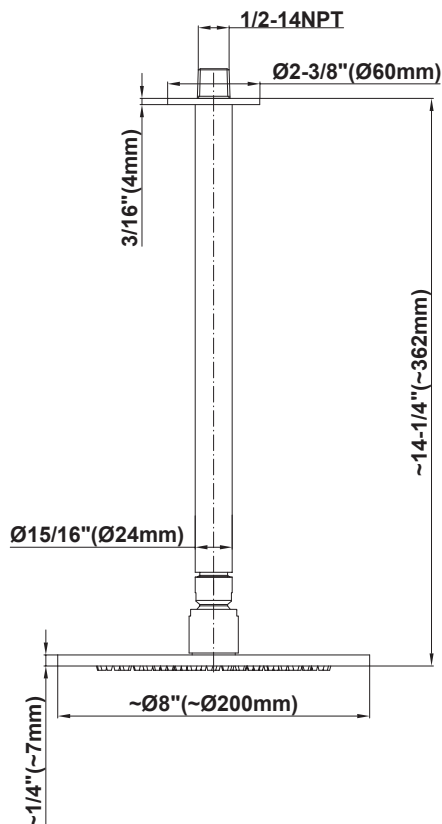

Code Compliance

- CALGreen

Warranty

- Limited lifetime warranty

For complete warranty information go to www.graff-designs.com/en-nam/warranty