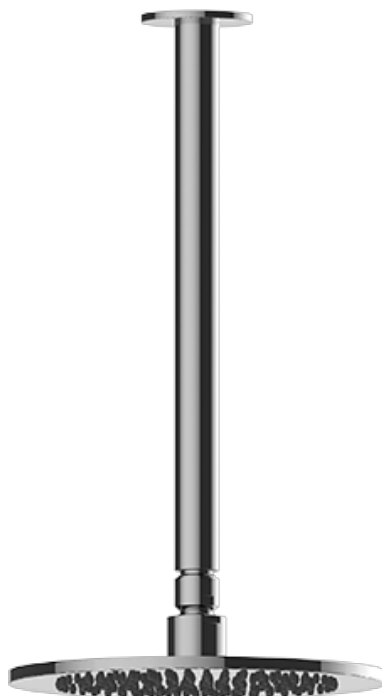

SHOWER  
Contemporary Showerhead with  
Ceiling Arm  
**G-8311**

---

**GRAFF**<sup>®</sup>

**Information**

- 8" low-profile rain showerhead
- 12" shower arm includes flange
- 169 no-clog, easy-clean rubber spray nozzles
- Showerhead flow rate  $\leq 1.8$  max gpm
- CALGreen

### Contemporary Showerhead with Ceiling Arm

#### Product Features

- 1/4" thick, 8" round, low-profile rain showerhead
- 12" shower arm includes flange
- 169 no-clog, easy-clean rubber spray nozzles
- 1/2" NPT male thread inlet
- Showerhead flow rate ≤ 1.8 max gpm

**GRAFF®**

**Information**

- 1/4" thick
- 169 no-clog, easy-clean rubber spray nozzles
- Recommended use with ceiling shower arm
- Recommended for use at no more than 10 degrees tilt
- Showerhead flow rate ≤ 1.8 max gpm
- CALGreen