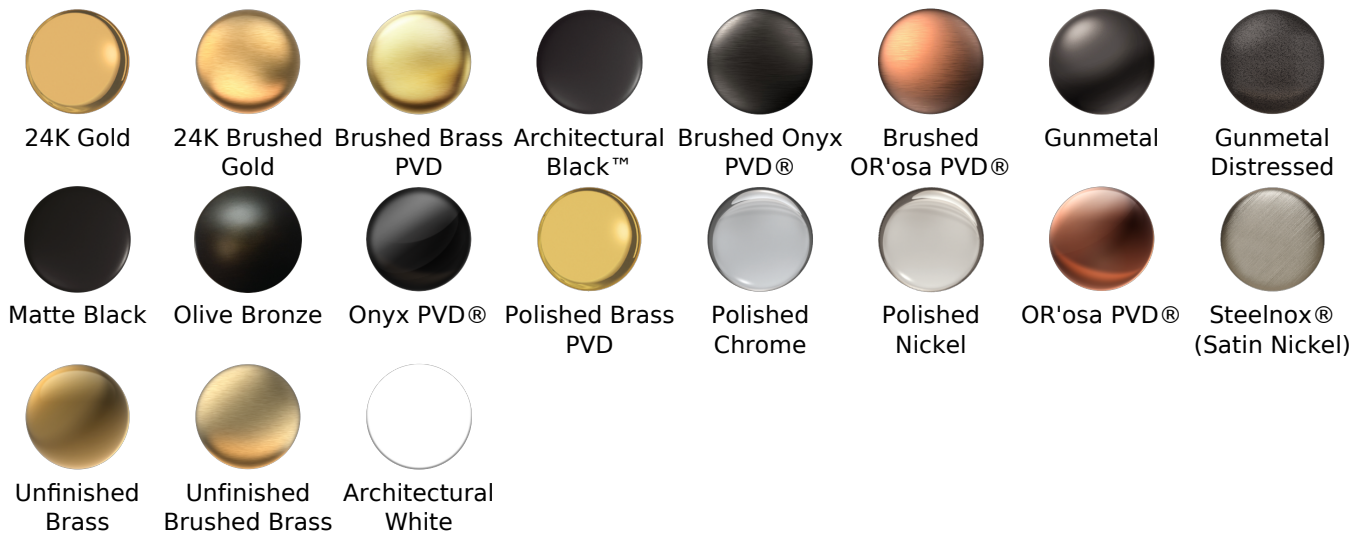

BATHROOM
Free Standing Soap/Lotion
Dispenser, Soap Dish Holder &
Tumbler
G-9156

GRAFF®

Finishes

G-9156

Sento Series