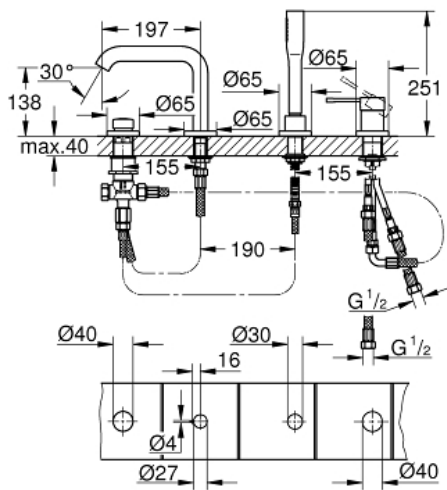

# ESSENCE Four-Hole Bathtub Faucet with Handshower

MODEL # 19578GNA

Pure Freude  
an Wasser

**GROHE**

## Standard Specification:

- GROHE SilkMove 1.4" (35 mm) ceramic cartridge
- With temperature limiter
- GROHE StarLight finish
- Pre-assembled spout mounting
- Single lever valve operating element
- Metal lever handle
- Bath inlet with flow control
- Bath/shower diverter
- Hand shower (26 465)
- 79" (2000mm) metal shower hose
- Stainless steel flex lines
- Connection for shower hose
- Check valve included to prevent backflow
- For use with 29 037 000
- Min. recommended pressure: 15 psi (1.0 bar)