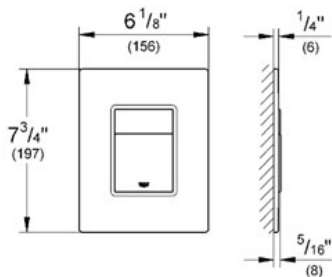

Product Description:

Wall Plate

Standard Specification:

- GROHE EcoJoy® technology for less water and perfect flow
- With mirror surface
- Titanium plastic actuation buttons
- For dual flush or start & stop actuation
- For pneumatic discharge valve AV1
- Vertical and horizontal installation
- 6" x 7 3/4"
- Made of safety glass
- Fixing frame with mounting-set