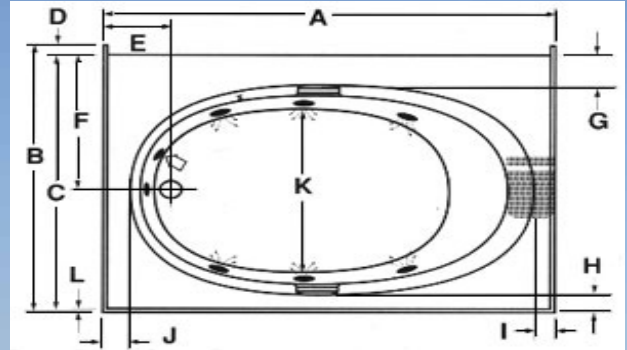

Studio Marie

- Pump motor
- Jets
- Anti-vortex suction
- Overflow location

AS SHOWN:
Whirlpool option w/ standard jets

ALSO AVAILABLE:
Soaking Tub Only, Thermal Air,

Model	GC	AC	A	B	C	D	E	F	G	H	I	J	K	L	M	N	O	P	Q	Jet
6042	N/A	√	60"	42"	9"	21"	44"	2"	2½"	2¾"	2¾"	3½"	27"	¼"	39¾"	20"	17½"	2"	1¾"	6
Framing Dimensions																Pump	1.25	Wat.Cap.	45 gal.	

3 Wall Enclosure			
Model	(L)ength	(W)idth	(H)eight Finish
6042	60"	40"	19¾"

Disclaimer: Certain options or altering the pump/blower location may cause the pump/blower to extend beyond the tub decking. For cutout dimensions wait for unit to arrive. All specifications subject to change without notice.