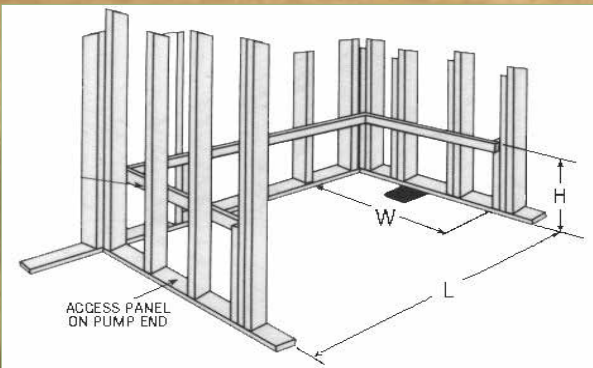

Studio Marie

Must be set in Mortar Base

-  Pump motor
-  Jets
-  Anti-vortex suction
-  Overflow location

AS SHOWN:
Whirlpool option w/ standard jets

ALSO AVAILABLE:
Soaking Tub Only, Thermal Air,

Model	GC	AC	A	B	C	D	E	F	G	H	I	J	K	L	M	N	O	P	Q	Jet
6042	N/A	√	60"	42"	9"	21"	44"	2"	2½"	2¾"	2¾"	3½"	27"	¼"	39¾"	20"	17½"	2"	1¾"	6
Framing Dimensions																Pump	1.25	Wat.Cap.	45 gal.	

3 Wall Enclosure			
Model	(L)ength	(W)idth	(H)eight Finish
6042	60"	40"	19¾"

Disclaimer: Certain options or altering the pump/blower location may cause the pump/blower to extend beyond the tub decking. For cutout dimensions wait for unit to arrive. All specifications subject to change without notice.