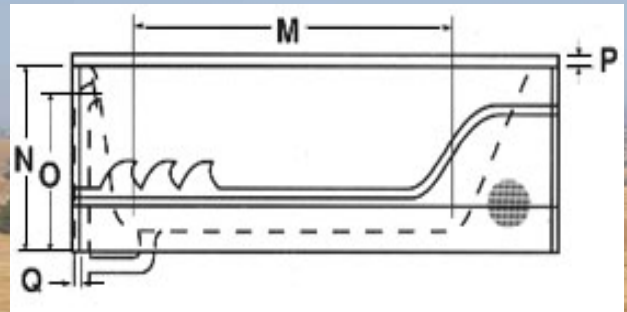

Studio Marie

Must be set in Mortar Base

-  Pump motor
-  Jets
-  Anti-vortex suction
-  Overflow location

AS SHOWN:
Whirlpool option w/ standard jets

ALSO AVAILABLE:
Soaking Tub Only, Thermal Air,

Model	GC	AC	A	B	C	D	E	F	G	H	I	J	K	L	M	N	O	P	Q	Jet
6042	N/A	√	60"	42"	9"	21"	44"	2"	2½"	2¾"	2¾"	3½"	27"	¼"	39¾"	20"	17½"	2"	1¾"	6
Framing Dimensions																Pump	1.25	Wat.Cap.	45 gal.	

3 Wall Enclosure			
Model	(L)ength	(W)idth	(H)eight Finish
6042	60"	40"	19¾"

Disclaimer: Certain options or altering the pump/blower location may cause the pump/blower to extend beyond the tub decking. For cutout dimensions wait for unit to arrive. All specifications subject to change without notice.