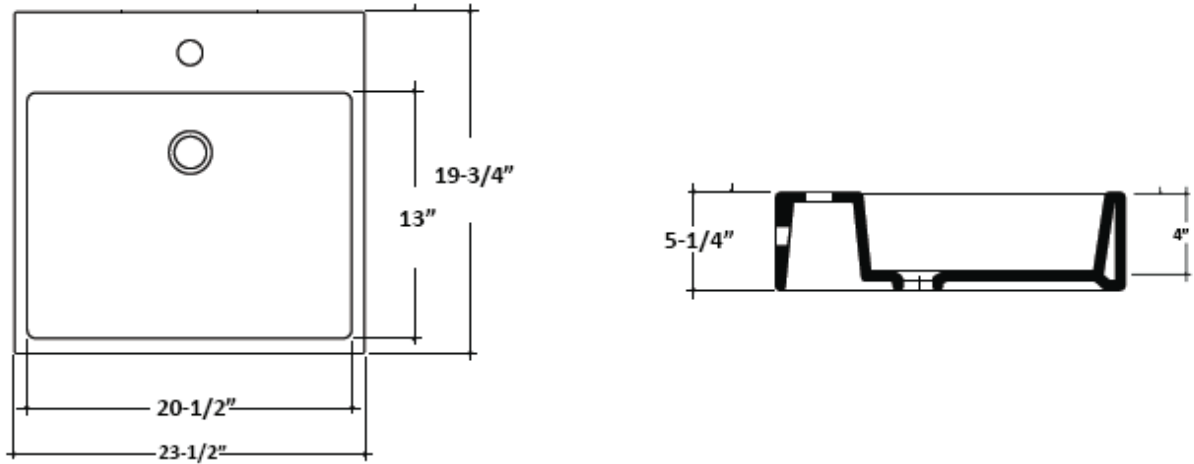

BOX 24
Vessel Lavatory
 L-8200

Product Features

- Vitreous china
- Vessel sink with overflow
- Single-hole faucet deck
- MicroGlaze™ anti-microbial, stain-resistant glaze
- *Note:* Faucetry/drain parts/overflow ring **not** included

Quality Assurance

- Limited lifetime product warranty

Nominal Dimensions

Overall dimensions: 23-1/2" x 19-3/4"

Glaze Color Options

White .01

Dimensional Diagram

IMPORTANT: Dimensions are nominal and may vary within the range of tolerance per NSI Standard A112.19.2. These measurements are subject to change. No responsibility is assumed for use of superseded or voided pages.

Due to such nominal variations with all ceramic products, vanity countertops to be used with ceramic sinks should only be cut with the actual sink intended for installation, to physically ensure that cut-out dimensions are appropriate. The diagram and dimensions given above are for illustration only, are approximate and not to scale, and are not suitable for use as a cut-out template. No responsibility is assumed for the use or mis-use of these pages for installation purposes.