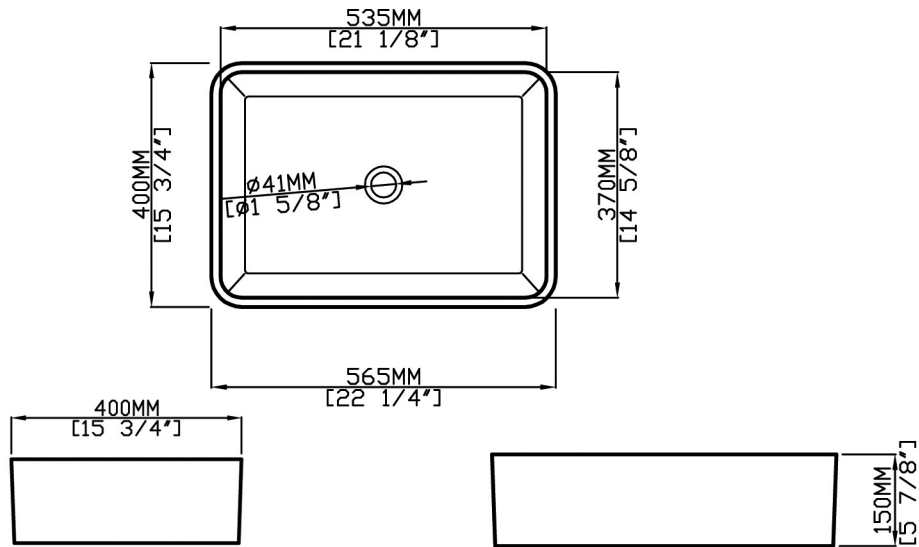

VISTA MEDIUM

Vessel Lavatory

L-2620

Product Features

- Vitreous china
- Vessel sink
- No faucet holes
- *Note:* faucetry/drain parts **not** included

Nominal Dimensions

- Inner dimensions: 21-1/8" x 14-5/8"
- Outer dimensions: 22-1/4" x 15-3/4" x 5-7/8"

Quality Assurance

- Limited lifetime product warranty

Glaze Color Options

 <p>White .01</p>		
---	--	--

Dimensional Diagram

IMPORTANT: Dimensions are nominal and may vary within the range of tolerance per NSI Standard A112.19.2. These measurements are subject to change. No responsibility is assumed for use of superseded or voided pages.

Due to such nominal variations with all ceramic products, vanity countertops to be used with ceramic sinks should only be cut with the actual sink intended for installation, to physically ensure that cut-out dimensions are appropriate. The diagram and dimensions given above are for illustration only, are approximate and not to scale, and are not suitable for use as a cut-out template. No responsibility is assumed for the use or mis-use of these pages for installation purposes.