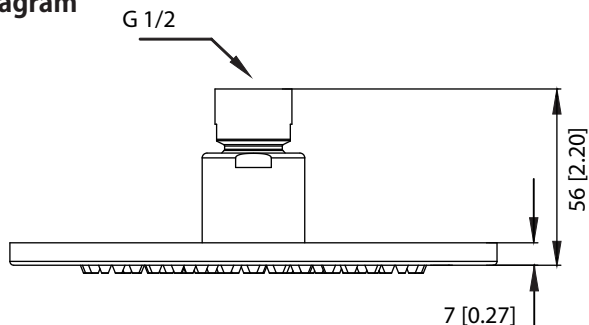

**HSB.6R | 6" Brass Shower Head**

**SPECIFICATIONS:**

- Solid Brass Shower Head
- Scrub rubber nozzles to easily clean water sediment
- 2.0 GPM Flow Rate
- 123 Nozzles
- Use with HS1030 Shower Arm

**FINISHES :**

- Chrome - HSB.6RCP / Brushed Nickel - HSB.6RBN

Legislation Compliance

ZeroDrip Technology

**Technical Diagram**

**MATCHING SHOWER ARMS:**

1) HS1030