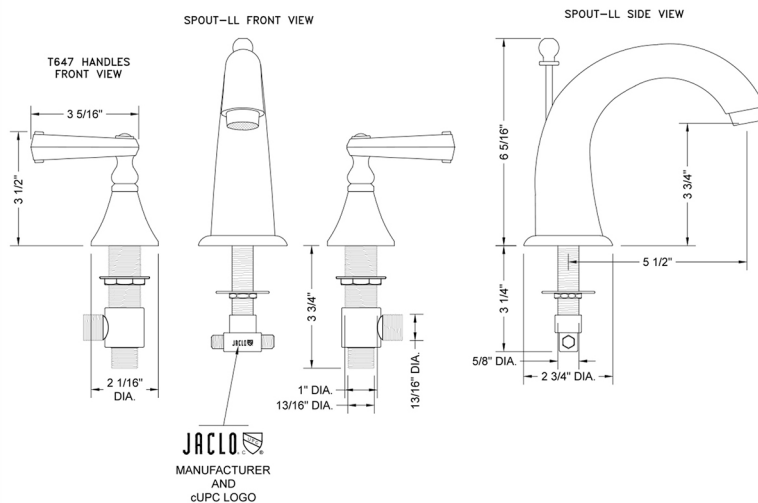

SPECIFICATION DRAWING: