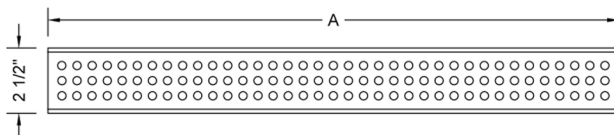

### FEATURES:

- 304 stainless steel construction
- Nominal Size: 32"
- Key included to remove grate for easy cleaning
- Adjustable feet for perfect installation
- JACLO channel drain body sold separately
- Standard finishes: BSS & PSS. Additional finishes available: BKN, BU, EB, JG, MBK, ORB, PB, PG, SB, SDB, SG, TB, WH. Call for pricing and availability

### SPECIFICATION DRAWING:

JACLO DOTTED GRATE ONLY		
PART. #	DESCRIPTION	A
6212-24-XXX	DOTTED GRATE	22 1/4"
6212-32-XXX	DOTTED GRATE	30 1/8"
6212-36-XXX	DOTTED GRATE	34 1/8"
6212-42-XXX	DOTTED GRATE	42"
6212-48-XXX	DOTTED GRATE	46"
6212-60-XXX	DOTTED GRATE	57 3/4"