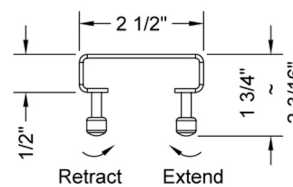

### FEATURES:

- 304 stainless steel construction
- Nominal Size: 32"
- Key included to remove grate for easy cleaning
- Adjustable feet for perfect installation
- JACLO channel drain body sold separately
- Standard finishes: BSS & PSS. Additional finishes available: BKN, BU, EB, JG, MBK, ORB, PB, PG, SB, SDB, SG, TB, WH. Call for pricing and availability

### SPECIFICATION DRAWING:

JACLO DOTTED GRATE ONLY		
PART. #	DESCRIPTION	A
6212-24-XXX	DOTTED GRATE	22 1/4"
6212-32-XXX	DOTTED GRATE	30 1/8"
6212-36-XXX	DOTTED GRATE	34 1/8"
6212-42-XXX	DOTTED GRATE	42"
6212-48-XXX	DOTTED GRATE	46"
6212-60-XXX	DOTTED GRATE	57 3/4"