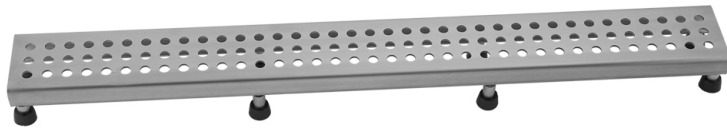

## 32" Channel Drain Round Dotted Grate

**Model #: 6212-32-**

### FEATURES:

- 304 stainless steel construction
- Nominal Size: 32"
- Key included to remove grate for easy cleaning
- Adjustable feet for perfect installation
- JACLO channel drain body sold separately
- Standard finishes: BSS & PSS. Additional finishes available: BKN, BU, EB, JG, MBK, ORB, PB, PG, SB, SDB, SG, TB, WH. Call for pricing and availability

### AVAILABLE FINISHES:

Polished Stainless (PSS)    Brushed Stainless (BSS)

### SPECIFICATION DRAWING:

JACLO DOTTED GRATE ONLY		
PART. #	DESCRIPTION	A
6212-24-XXX	DOTTED GRATE	22 1/4"
6212-32-XXX	DOTTED GRATE	30 1/8"
6212-36-XXX	DOTTED GRATE	34 1/8"
6212-42-XXX	DOTTED GRATE	42"
6212-48-XXX	DOTTED GRATE	46"
6212-60-XXX	DOTTED GRATE	57 3/4"