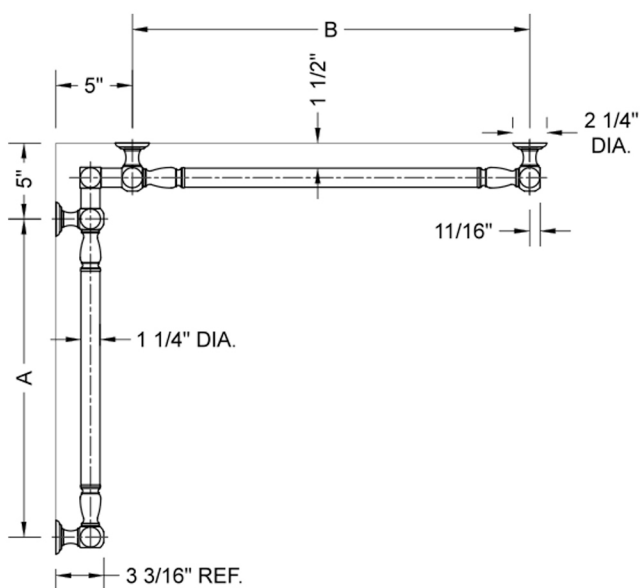

## G20 12" x 16" Inside Corner Grab Bar

Model #: G20-12-16-IC-

### FEATURES:

- ADA compliant when properly installed
- All brass construction, fully polished & plated
- All grab bars can be custom sized. Contact JACLO for pricing & availability
- Optional handshower sliders and toilet paper/wash cloth holders can be added only upon initial order
- Grab bars over 32" REQUIRE a middle post

### SPECIFICATION DRAWING:

BRASS LUXURY GRAB BAR							
PART. #	DESCRIPTION	A	B	PART. #	DESCRIPTION	A	B
G20-12-12-IC	CENTER OF POST	12"	12"	G20-24-36-IC	CENTER OF POST	24"	36"
G20-12-16-IC	CENTER OF POST	12"	16"	G20-24-48-IC	CENTER OF POST	24"	48"
G20-12-24-IC	CENTER OF POST	12"	24"	G20-24-60-IC	CENTER OF POST	24"	60"
G20-12-32-IC	CENTER OF POST	12"	32"				
				G20-32-32-IC	CENTER OF POST	32"	32"
G20-12-36-IC	CENTER OF POST	12"	36"	G20-32-36-IC	CENTER OF POST	32"	36"
G20-12-48-IC	CENTER OF POST	12"	48"	G20-32-48-IC	CENTER OF POST	32"	48"
G20-12-60-IC	CENTER OF POST	12"	60"	G20-32-60-IC	CENTER OF POST	32"	60"
G20-16-16-IC	CENTER OF POST	16"	16"	G20-36-36-IC	CENTER OF POST	36"	36"
G20-16-24-IC	CENTER OF POST	16"	24"	G20-36-48-IC	CENTER OF POST	36"	48"
G20-16-32-IC	CENTER OF POST	16"	32"	G20-36-60-IC	CENTER OF POST	36"	60"
G20-16-36-IC	CENTER OF POST	16"	36"	G20-48-48-IC	CENTER OF POST	48"	48"
G20-16-48-IC	CENTER OF POST	16"	48"	G20-48-60-IC	CENTER OF POST	48"	60"
G20-16-60-IC	CENTER OF POST	16"	60"				
G20-24-24-IC	CENTER OF POST	24"	24"	G20-60-60-IC	CENTER OF POST	60"	60"
G20-24-32-IC	CENTER OF POST	24"	32"				