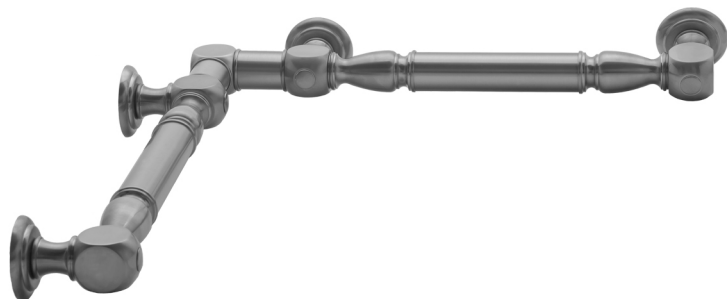

## G20 12" x 16" Inside Corner Grab Bar

Model #: G20-12-16-IC-

### FEATURES:

- ADA compliant when properly installed
- All brass construction, fully polished & plated
- All grab bars can be custom sized. Contact JACLO for pricing & availability
- Optional handshower sliders and toilet paper/wash cloth holders can be added only upon initial order
- Grab bars over 32" REQUIRE a middle post

### SPECIFICATION DRAWING:

BRASS LUXURY GRAB BAR							
PART. #	DESCRIPTION	A	B	PART. #	DESCRIPTION	A	B
G20-12-12-IC	CENTER OF POST	12"	12"	G20-24-36-IC	CENTER OF POST	24"	36"
G20-12-16-IC	CENTER OF POST	12"	16"	G20-24-48-IC	CENTER OF POST	24"	48"
G20-12-24-IC	CENTER OF POST	12"	24"	G20-24-60-IC	CENTER OF POST	24"	60"
G20-12-32-IC	CENTER OF POST	12"	32"				
				G20-32-32-IC	CENTER OF POST	32"	32"
G20-12-36-IC	CENTER OF POST	12"	36"	G20-32-36-IC	CENTER OF POST	32"	36"
G20-12-48-IC	CENTER OF POST	12"	48"	G20-32-48-IC	CENTER OF POST	32"	48"
G20-12-60-IC	CENTER OF POST	12"	60"	G20-32-60-IC	CENTER OF POST	32"	60"
G20-16-16-IC	CENTER OF POST	16"	16"	G20-36-36-IC	CENTER OF POST	36"	36"
G20-16-24-IC	CENTER OF POST	16"	24"	G20-36-48-IC	CENTER OF POST	36"	48"
G20-16-32-IC	CENTER OF POST	16"	32"	G20-36-60-IC	CENTER OF POST	36"	60"
G20-16-36-IC	CENTER OF POST	16"	36"	G20-48-48-IC	CENTER OF POST	48"	48"
G20-16-48-IC	CENTER OF POST	16"	48"	G20-48-60-IC	CENTER OF POST	48"	60"
G20-16-60-IC	CENTER OF POST	16"	60"				
G20-24-24-IC	CENTER OF POST	24"	24"	G20-60-60-IC	CENTER OF POST	60"	60"
G20-24-32-IC	CENTER OF POST	24"	32"				