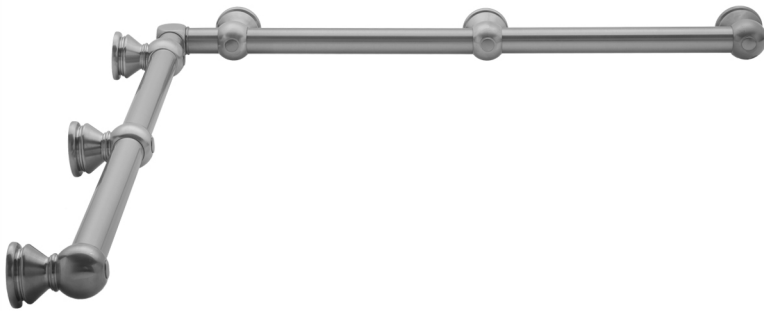

G30 48" x 60" Inside Corner Grab Bar

Model #: G30-48-60-IC-

FEATURES:

- ADA compliant when properly installed
- All brass construction, fully polished & plated
- All grab bars can be custom sized. Contact JACLO for pricing & availability
- Optional handshower sliders and toilet paper/wash cloth holders can be added only upon initial order
- Grab bars over 32" REQUIRE a middle post

SPECIFICATION DRAWING:

BRASS LUXURY GRAB BAR							
PART. #	DESCRIPTION	A	B	PART. #	DESCRIPTION	A	B
G30-12-12-IC	CENTER OF POST	12"	12"	G30-24-36-IC	CENTER OF POST	24"	36"
G30-12-16-IC	CENTER OF POST	12"	16"	G30-24-48-IC	CENTER OF POST	24"	48"
G30-12-24-IC	CENTER OF POST	12"	24"	G30-24-60-IC	CENTER OF POST	24"	60"
G30-12-32-IC	CENTER OF POST	12"	32"				
G30-12-36-IC	CENTER OF POST	12"	36"	G30-32-32-IC	CENTER OF POST	32"	32"
G30-12-48-IC	CENTER OF POST	12"	48"	G30-32-36-IC	CENTER OF POST	32"	36"
G30-12-60-IC	CENTER OF POST	12"	60"	G30-32-48-IC	CENTER OF POST	32"	48"
				G30-32-60-IC	CENTER OF POST	32"	60"
G30-16-16-IC	CENTER OF POST	16"	16"				
G30-16-24-IC	CENTER OF POST	16"	24"	G30-36-36-IC	CENTER OF POST	36"	36"
G30-16-32-IC	CENTER OF POST	16"	32"	G30-36-48-IC	CENTER OF POST	36"	48"
				G30-36-60-IC	CENTER OF POST	36"	60"
G30-16-36-IC	CENTER OF POST	16"	36"				
G30-16-48-IC	CENTER OF POST	16"	48"	G30-48-48-IC	CENTER OF POST	48"	48"
G30-16-60-IC	CENTER OF POST	16"	60"	G30-48-60-IC	CENTER OF POST	48"	60"
G30-24-24-IC	CENTER OF POST	24"	24"	G30-60-60-IC	CENTER OF POST	60"	60"
G30-24-32-IC	CENTER OF POST	24"	32"				