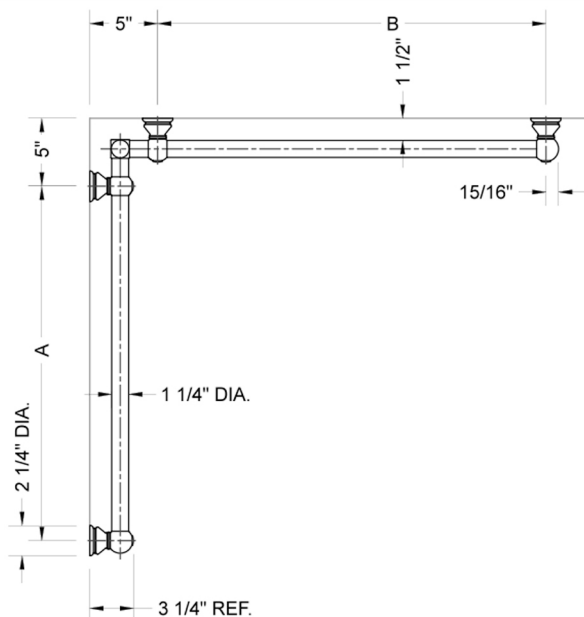

G30 48" x 60" Inside Corner Grab Bar

Model #: G30-48-60-IC-

FEATURES:

- ADA compliant when properly installed
- All brass construction, fully polished & plated
- All grab bars can be custom sized. Contact JACLO for pricing & availability
- Optional handshower sliders and toilet paper/wash cloth holders can be added only upon initial order
- Grab bars over 32" REQUIRE a middle post

SPECIFICATION DRAWING:

BRASS LUXURY GRAB BAR							
PART. #	DESCRIPTION	A	B	PART. #	DESCRIPTION	A	B
G30-12-12-IC	CENTER OF POST	12"	12"	G30-24-36-IC	CENTER OF POST	24"	36"
G30-12-16-IC	CENTER OF POST	12"	16"	G30-24-48-IC	CENTER OF POST	24"	48"
G30-12-24-IC	CENTER OF POST	12"	24"	G30-24-60-IC	CENTER OF POST	24"	60"
G30-12-32-IC	CENTER OF POST	12"	32"				
G30-12-36-IC	CENTER OF POST	12"	36"	G30-32-32-IC	CENTER OF POST	32"	32"
G30-12-48-IC	CENTER OF POST	12"	48"	G30-32-36-IC	CENTER OF POST	32"	36"
G30-12-60-IC	CENTER OF POST	12"	60"	G30-32-48-IC	CENTER OF POST	32"	48"
				G30-32-60-IC	CENTER OF POST	32"	60"
G30-16-16-IC	CENTER OF POST	16"	16"				
G30-16-24-IC	CENTER OF POST	16"	24"	G30-36-36-IC	CENTER OF POST	36"	36"
G30-16-32-IC	CENTER OF POST	16"	32"	G30-36-48-IC	CENTER OF POST	36"	48"
				G30-36-60-IC	CENTER OF POST	36"	60"
G30-16-36-IC	CENTER OF POST	16"	36"				
G30-16-48-IC	CENTER OF POST	16"	48"	G30-48-48-IC	CENTER OF POST	48"	48"
G30-16-60-IC	CENTER OF POST	16"	60"	G30-48-60-IC	CENTER OF POST	48"	60"
G30-24-24-IC	CENTER OF POST	24"	24"	G30-60-60-IC	CENTER OF POST	60"	60"
G30-24-32-IC	CENTER OF POST	24"	32"				