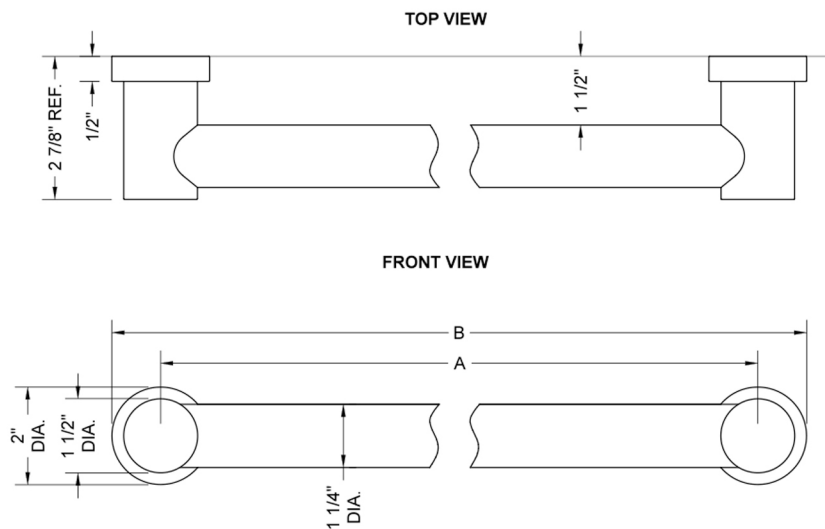

16" G40 Straight Grab Bar

Model #: G40-16-

FEATURES:

- ADA compliant when properly installed
- All brass construction, fully polished & plated
- Style to complement Contempo collection
- All grab bars can be custom sized. Contact JACLO for pricing & availability
- Optional handshower sliders and toilet paper/wash cloth holders can be added only upon initial order

SPECIFICATION DRAWING:

BRASS LUXURY GRAB BARS			
PART. #	DESCRIPTION	A	B
G40-12-XX	12" GRAB BAR	12"	14"
G40-16-XX	16" GRAB BAR	16"	18"
G40-18-XX	18" GRAB BAR	18"	20"
G40-24-XX	24" GRAB BAR	24"	26"
G40-32-XX	32" GRAB BAR	32"	34"
G40-36-XX	36" GRAB BAR	36"	38"
G40-42-XX	42" GRAB BAR	42"	44"
G40-48-XX	48" GRAB BAR	48"	50"