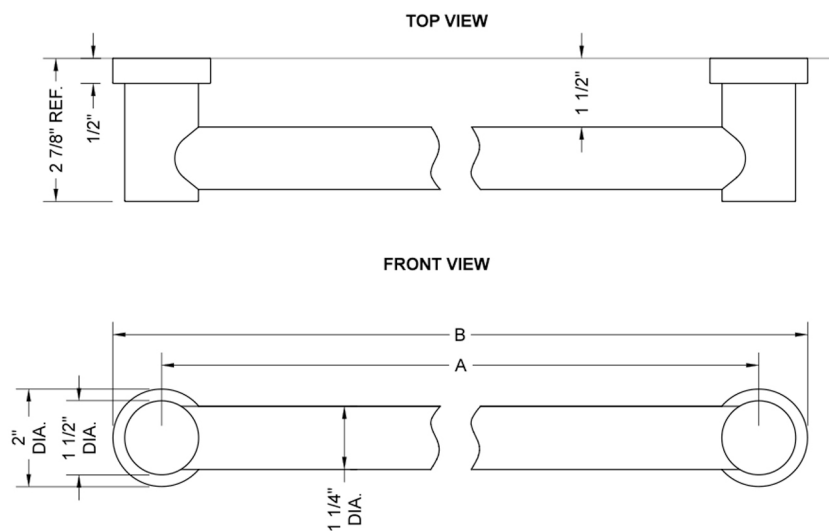

24" G40 Straight Grab Bar

Model #: G40-24-

FEATURES:

- ADA compliant when properly installed
- All brass construction, fully polished & plated
- Style to complement Contempo collection
- All grab bars can be custom sized. Contact JACLO for pricing & availability
- Optional handshower sliders and toilet paper/wash cloth holders can be added only upon initial order

SPECIFICATION DRAWING:

BRASS LUXURY GRAB BARS			
PART. #	DESCRIPTION	A	B
G40-12-XX	12" GRAB BAR	12"	14"
G40-16-XX	16" GRAB BAR	16"	18"
G40-18-XX	18" GRAB BAR	18"	20"
G40-24-XX	24" GRAB BAR	24"	26"
G40-32-XX	32" GRAB BAR	32"	34"
G40-36-XX	36" GRAB BAR	36"	38"
G40-42-XX	42" GRAB BAR	42"	44"
G40-48-XX	48" GRAB BAR	48"	50"