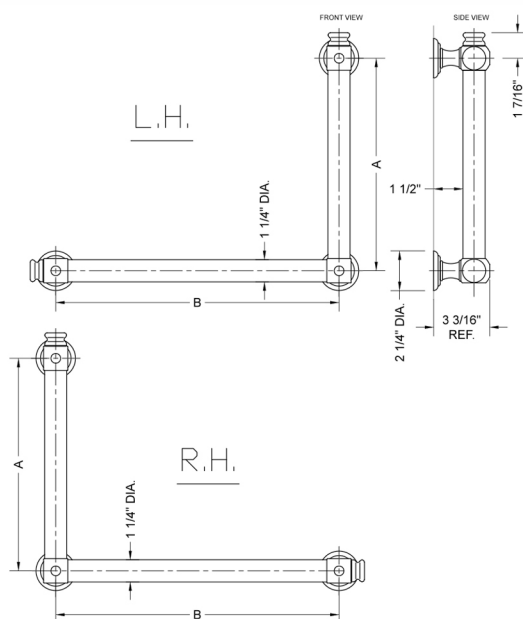

G60 24H x 12W 90° Left Hand Grab Bar

Model #: **G60-24H-12W-LH-**

FEATURES:

- ADA compliant when properly installed
- All brass construction, fully polished & plated
- All grab bars can be custom sized. Contact JACLO for pricing & availability
- Optional handshower sliders and toilet paper/wash cloth holders can be added only upon initial order
- Grab bars over 32" REQUIRE a middle post

SPECIFICATION DRAWING:

BRASS LUXURY GRAB BAR			
PART. #	DESCRIPTION	A H	B W
G60-12H-12W	CENTER TO CENTER	12"	12"
G60-12H-16W	CENTER TO CENTER	12"	16"
G60-12H-24W	CENTER TO CENTER	12"	24"
G60-12H-32W	CENTER TO CENTER	12"	32"
G60-16H-12W	CENTER TO CENTER	16"	12"
G60-16H-16W	CENTER TO CENTER	16"	16"
G60-16H-24W	CENTER TO CENTER	16"	24"
G60-16H-32W	CENTER TO CENTER	16"	32"
G60-24H-12W	CENTER TO CENTER	24"	12"
G60-24H-16W	CENTER TO CENTER	24"	16"
G60-24H-24W	CENTER TO CENTER	24"	24"
G60-24H-32W	CENTER TO CENTER	24"	32"
G60-32H-12W	CENTER TO CENTER	32"	12"
G60-32H-16W	CENTER TO CENTER	32"	16"
G60-32H-24W	CENTER TO CENTER	32"	24"
G60-32H-32W	CENTER TO CENTER	32"	32"