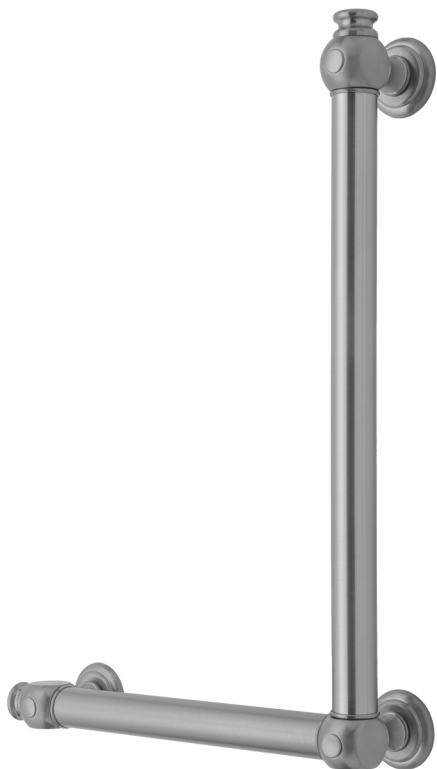

G60 24H x 12W 90° Left Hand Grab Bar

Model #: **G60-24H-12W-LH-**

FEATURES:

- ADA compliant when properly installed
- All brass construction, fully polished & plated
- All grab bars can be custom sized. Contact JACLO for pricing & availability
- Optional handshower sliders and toilet paper/wash cloth holders can be added only upon initial order
- Grab bars over 32" REQUIRE a middle post

AVAILABLE FINISHES:

Polished Chrome (PCH)	Satin Chrome (SC)	Bronze Umber (BU)
Satin Nickel (SN)	Pewter (PEW)	Caramel Bronze (CB)
Polished Nickel (PN)	Antique Brass (AB)	Antique Copper (ACU)
Oil-Rubbed Bronze (ORB)	Polished Brass (PB)	Polished Copper (PCU)
Vintage Bronze (VB)	Satin Brass (SB)	Rose Gold (RG)
Matte Black (MBK)	Satin Gold (SG)	Polished Gold (PG)
Black Nickel (BKN)	Bombay Gold (BG)	Jewelers Gold (JG)
Europa Bronze (EB)	White (WH)	Sedona Beige (SDB)
Tristan Brass (TB)	Unlacquered Brass (ULB)	Satin Cooper (SCU)

SPECIFICATION DRAWING:

BRASS LUXURY GRAB BAR			
PART. #	DESCRIPTION	A H	B W
G60-12H-12W	CENTER TO CENTER	12"	12"
G60-12H-16W	CENTER TO CENTER	12"	16"
G60-12H-24W	CENTER TO CENTER	12"	24"
G60-12H-32W	CENTER TO CENTER	12"	32"
G60-16H-12W	CENTER TO CENTER	16"	12"
G60-16H-16W	CENTER TO CENTER	16"	16"
G60-16H-24W	CENTER TO CENTER	16"	24"
G60-16H-32W	CENTER TO CENTER	16"	32"
G60-24H-12W	CENTER TO CENTER	24"	12"
G60-24H-16W	CENTER TO CENTER	24"	16"
G60-24H-24W	CENTER TO CENTER	24"	24"
G60-24H-32W	CENTER TO CENTER	24"	32"
G60-32H-12W	CENTER TO CENTER	32"	12"
G60-32H-16W	CENTER TO CENTER	32"	16"
G60-32H-24W	CENTER TO CENTER	32"	24"
G60-32H-32W	CENTER TO CENTER	32"	32"