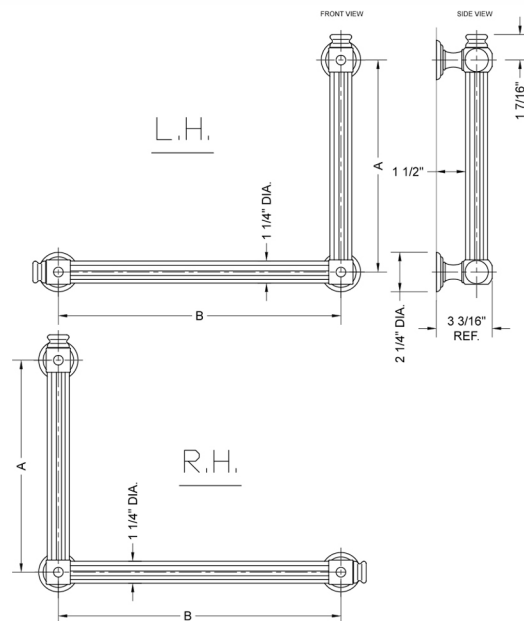

## G61 12H x 16W 90° Right Hand Grab Bar

Model #: **G61-12H-16W-RH-**

### FEATURES:

- ADA compliant when properly installed
- All brass construction, fully polished & plated
- All grab bars can be custom sized. Contact JACLO for pricing & availability
- Optional handshower sliders and toilet paper/wash cloth holders can be added only upon initial order
- Grab bars over 32" REQUIRE a middle post

### SPECIFICATION DRAWING:

BRASS LUXURY GRAB BAR			
PART. #	DESCRIPTION	A H	B W
G61-12H-12W	CENTER TO CENTER	12"	12"
G61-12H-16W	CENTER TO CENTER	12"	16"
G61-12H-24W	CENTER TO CENTER	12"	24"
G61-12H-32W	CENTER TO CENTER	12"	32"
G61-16H-12W	CENTER TO CENTER	16"	12"
G61-16H-16W	CENTER TO CENTER	16"	16"
G61-16H-24W	CENTER TO CENTER	16"	24"
G61-16H-32W	CENTER TO CENTER	16"	32"
G61-24H-12W	CENTER TO CENTER	24"	12"
G61-24H-16W	CENTER TO CENTER	24"	16"
G61-24H-24W	CENTER TO CENTER	24"	24"
G61-24H-32W	CENTER TO CENTER	24"	32"
G61-32H-12W	CENTER TO CENTER	32"	12"
G61-32H-16W	CENTER TO CENTER	32"	16"
G61-32H-24W	CENTER TO CENTER	32"	24"
G61-32H-32W	CENTER TO CENTER	32"	32"