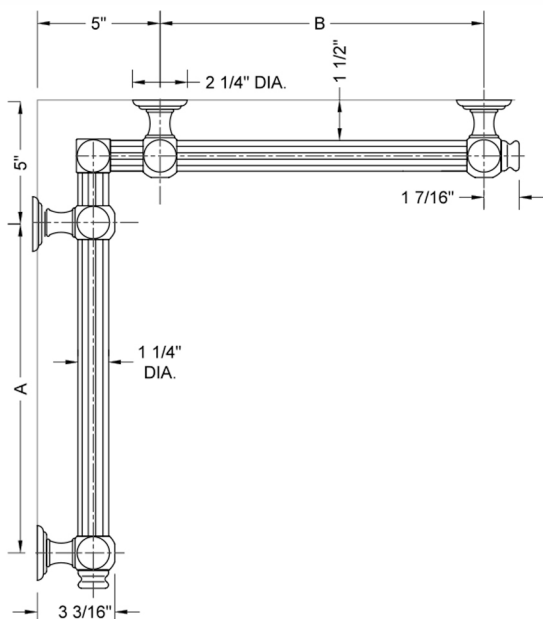

G61 48" x 48" Inside Corner Grab Bar

Model #: **G61-48-48-IC-**

FEATURES:

- ADA compliant when properly installed
- All brass construction, fully polished & plated
- All grab bars can be custom sized. Contact JACLO for pricing & availability
- Optional handshower sliders and toilet paper/wash cloth holders can be added only upon initial order
- Grab bars over 32" REQUIRE a middle post

SPECIFICATION DRAWING:

BRASS LUXURY GRAB BAR							
PART. #	DESCRIPTION	A	B	PART. #	DESCRIPTION	A	B
G61-12-12-IC	CENTER OF POST	12"	12"	G61-24-36-IC	CENTER OF POST	24"	36"
G61-12-16-IC	CENTER OF POST	12"	16"	G61-24-48-IC	CENTER OF POST	24"	48"
G61-12-24-IC	CENTER OF POST	12"	24"	G61-24-60-IC	CENTER OF POST	24"	60"
G61-12-32-IC	CENTER OF POST	12"	32"				
				G61-32-32-IC	CENTER OF POST	32"	32"
G61-12-36-IC	CENTER OF POST	12"	36"	G61-32-36-IC	CENTER OF POST	32"	36"
G61-12-48-IC	CENTER OF POST	12"	48"	G61-32-48-IC	CENTER OF POST	32"	48"
G61-12-60-IC	CENTER OF POST	12"	60"	G61-32-60-IC	CENTER OF POST	32"	60"
G61-16-16-IC	CENTER OF POST	16"	16"	G61-36-36-IC	CENTER OF POST	36"	36"
G61-16-24-IC	CENTER OF POST	16"	24"	G61-36-48-IC	CENTER OF POST	36"	48"
G61-16-32-IC	CENTER OF POST	16"	32"	G61-36-60-IC	CENTER OF POST	36"	60"
G61-16-36-IC	CENTER OF POST	16"	36"	G61-48-48-IC	CENTER OF POST	48"	48"
G61-16-48-IC	CENTER OF POST	16"	48"	G61-48-60-IC	CENTER OF POST	48"	60"
G61-16-60-IC	CENTER OF POST	16"	60"				
				G61-60-60-IC	CENTER OF POST	60"	60"
G61-24-24-IC	CENTER OF POST	24"	24"				
G61-24-32-IC	CENTER OF POST	24"	32"				