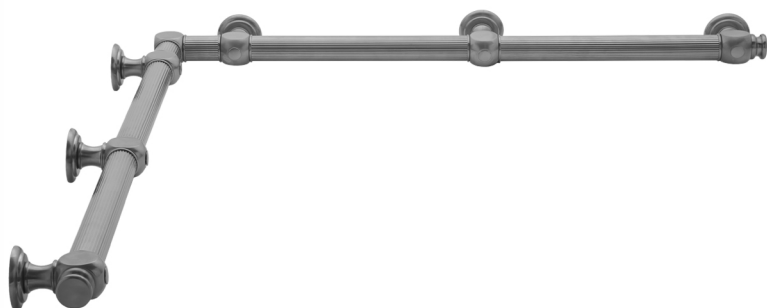

G61 48" x 48" Inside Corner Grab Bar

Model #: **G61-48-48-IC-**

FEATURES:

- ADA compliant when properly installed
- All brass construction, fully polished & plated
- All grab bars can be custom sized. Contact JACLO for pricing & availability
- Optional handshower sliders and toilet paper/wash cloth holders can be added only upon initial order
- Grab bars over 32" REQUIRE a middle post

AVAILABLE FINISHES:

Polished Chrome (PCH)	Satin Chrome (SC)	Bronze Umber (BU)
Satin Nickel (SN)	Pewter (PEW)	Caramel Bronze (CB)
Polished Nickel (PN)	Antique Brass (AB)	Antique Copper (ACU)
Oil-Rubbed Bronze (ORB)	Polished Brass (PB)	Polished Copper (PCU)
Vintage Bronze (VB)	Satin Brass (SB)	Rose Gold (RG)
Matte Black (MBK)	Satin Gold (SG)	Polished Gold (PG)
Black Nickel (BKN)	Bombay Gold (BG)	Jewelers Gold (JG)
Europa Bronze (EB)	White (WH)	Sedona Beige (SDB)
Tristan Brass (TB)	Unlacquered Brass (ULB)	Satin Cooper (SCU)