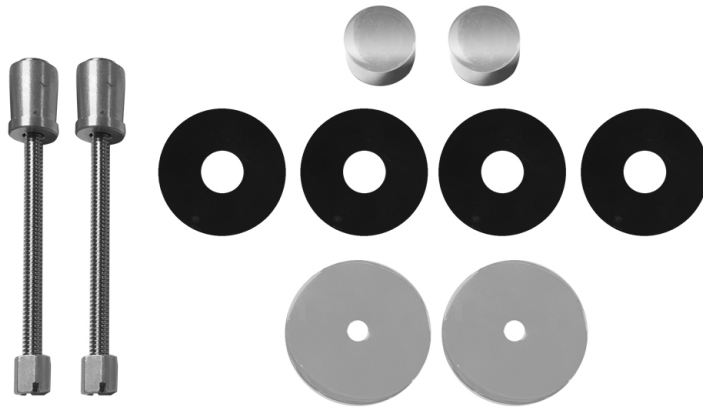

# Glass Mounting Kit for H40 Front Mount Shower Door Pulls

**Model #: H40-GLSKIT-**

**FEATURES:**

**AVAILABLE FINISHES:**

Polished Chrome (PCH)	Satin Chrome (SC)	Bronze Umber (BU)
Satin Nickel (SN)	Pewter (PEW)	Caramel Bronze (CB)
Polished Nickel (PN)	Antique Brass (AB)	Antique Copper (ACU)
Oil-Rubbed Bronze (ORB)	Polished Brass (PB)	Polished Copper (PCU)
Vintage Bronze (VB)	Satin Brass (SB)	Rose Gold (RG)
Matte Black (MBK)	Satin Gold (SG)	Polished Gold (PG)
Black Nickel (BKN)	Bombay Gold (BG)	Jewelers Gold (JG)
Europa Bronze (EB)	White (WH)	Sedona Beige (SDB)
Tristan Brass (TB)	Unlacquered Brass (ULB)	Satin Cooper (SCU)

**SPECIFICATION DRAWING:**

COMPONENT PARTS		QTY.
1	30817-1 Rubber Washer	4
2	30770-3 Escutcheon	2
3	Glass-B-Caps	2
4	Metal Sleeves	4
5	5/16" X 3/8" Hex Nut	2
6	Screw 30817-30 - 3/16" X 3 1/2"	2
7	Hex Wrench	1