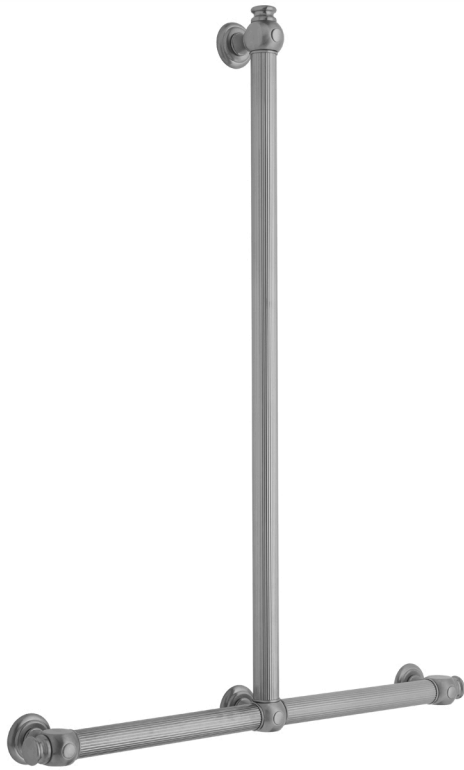

T61 Reeded with End Caps 32H x 24W T Grab Bar

Model #: T61-32H-24W-

FEATURES:

- ADA compliant when properly installed
- All brass construction, fully polished & plated
- All grab bars can be custom sized. Contact JACLO for pricing & availability
- Optional handshower sliders and toilet paper/wash cloth holders can be added only upon initial order
- Grab bars over 32" REQUIRE a middle post

AVAILABLE FINISHES:

Polished Chrome (PCH)	Satin Chrome (SC)	Bronze Umber (BU)
Satin Nickel (SN)	Pewter (PEW)	Caramel Bronze (CB)
Polished Nickel (PN)	Antique Brass (AB)	Antique Copper (ACU)
Oil-Rubbed Bronze (ORB)	Polished Brass (PB)	Polished Copper (PCU)
Vintage Bronze (VB)	Satin Brass (SB)	Rose Gold (RG)
Matte Black (MBK)	Satin Gold (SG)	Polished Gold (PG)
Black Nickel (BKN)	Bombay Gold (BG)	Jewelers Gold (JG)
Europa Bronze (EB)	White (WH)	Sedona Beige (SDB)
Tristan Brass (TB)	Unlacquered Brass (ULB)	Satin Cooper (SCU)

SPECIFICATION DRAWING:

BRASS LUXURY GRAB BAR			
PART. #	DESCRIPTION	A H	B W
T61-24H-24W	CENTER TO CENTER	24"	24"
T61-24H-32W	CENTER TO CENTER	24"	32"
T61-32H-24W	CENTER TO CENTER	32"	24"
T61-32H-32W	CENTER TO CENTER	32"	32"