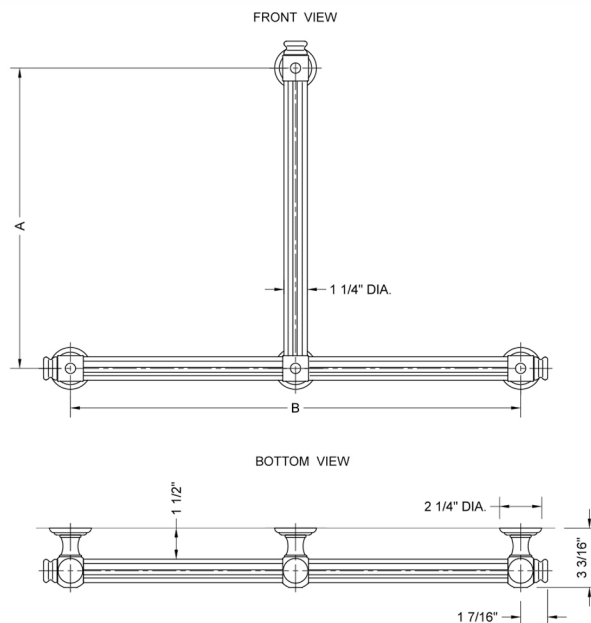

T61 Reeded with End Caps 32H x 24W T Grab Bar

Model #: T61-32H-24W-

FEATURES:

- ADA compliant when properly installed
- All brass construction, fully polished & plated
- All grab bars can be custom sized. Contact JACLO for pricing & availability
- Optional handshower sliders and toilet paper/wash cloth holders can be added only upon initial order
- Grab bars over 32" REQUIRE a middle post

SPECIFICATION DRAWING:

BRASS LUXURY GRAB BAR			
PART. #	DESCRIPTION	A H	B W
T61-24H-24W	CENTER TO CENTER	24"	24"
T61-24H-32W	CENTER TO CENTER	24"	32"
T61-32H-24W	CENTER TO CENTER	32"	24"
T61-32H-32W	CENTER TO CENTER	32"	32"