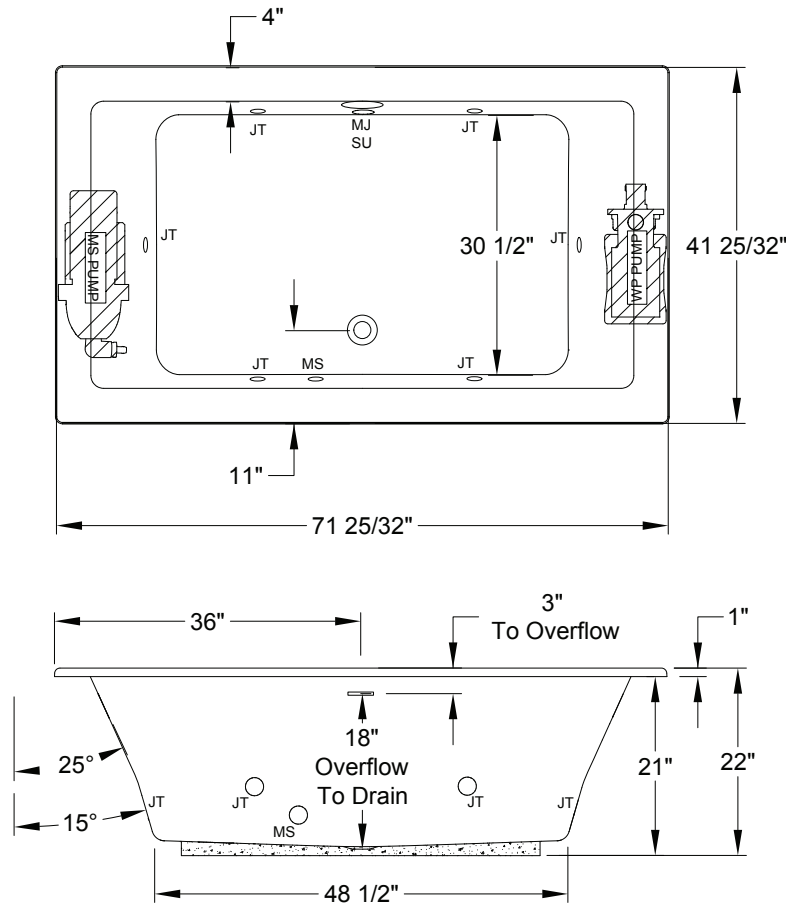

### MicroSilk<sup>®</sup> - Whirlpool

Patents received or pending.

Includes Linear Overflow Drain Assembly

Note: Dimensional Tolerances: ±1/4"

<b>Drop-in-Hole Size:</b>	40" x 70"
<b>Operating Capacity:</b>	65 Gal.
<b>Overflow Capacity:</b>	118 Gal.
<b>Floor Loading / sq.ft.:</b>	51.3 lbs.
<b>Carton Wt:</b>	171 lbs.
<b>Cube:</b>	46 ft. <sup>3</sup>