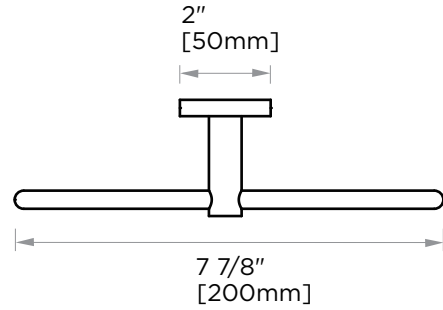

MILAN COLLECTION TOWEL RING 254460

PRODUCT NAME: TOWEL RING

PRODUCT CODE: 254460

MATERIAL: All-brass construction

KEY FEATURES: Contemporary design. Clean linear statement combined with engineered curves.

NOTE: Dimensions and specifications are subject to change without notice.