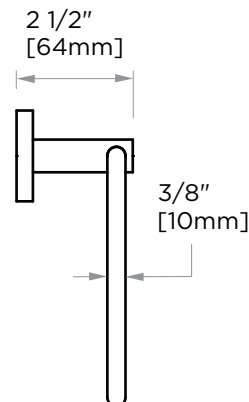

MILAN COLLECTION TOWEL RING 254460

PRODUCT NAME: TOWEL RING

PRODUCT CODE: 254460

MATERIAL: All-brass construction

KEY FEATURES: Contemporary design. Clean linear statement combined with engineered curves.

NOTE: Dimensions and specifications are subject to change without notice.