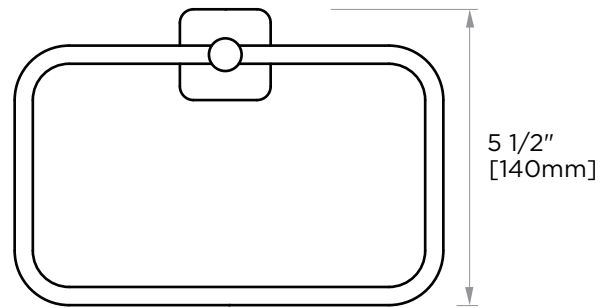

MILAN COLLECTION TOWEL RING 254460

PRODUCT NAME: TOWEL RING

PRODUCT CODE: 254460

MATERIAL: All-brass construction

KEY FEATURES: Contemporary design. Clean linear statement combined with engineered curves.

NOTE: Dimensions and specifications are subject to change without notice.