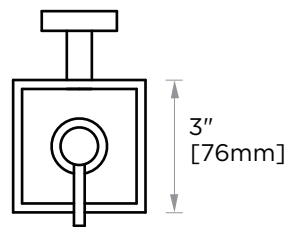

MADRID COLLECTION

SOAP DISPENSER WITH HOLDER

262630

PRODUCT NAME: SOAP DISPENSER WITH HOLDER

PRODUCT CODE: 262630

MATERIAL: All-brass construction

KEY FEATURES: Contemporary design.
Simple and straight forward lines.
Strong linear silhouette.

NOTE: Dimensions and specifications are subject to change without notice.