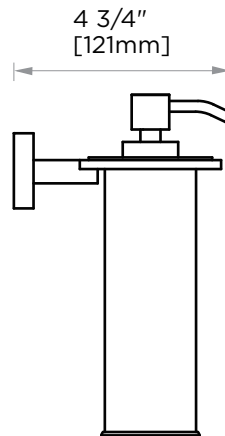

MADRID COLLECTION

SOAP DISPENSER WITH HOLDER

262630

PRODUCT NAME: SOAP DISPENSER WITH HOLDER

PRODUCT CODE: 262630

MATERIAL: All-brass construction

KEY FEATURES: Contemporary design.
Simple and straight forward lines.
Strong linear silhouette.

NOTE: Dimensions and specifications are subject to change without notice.