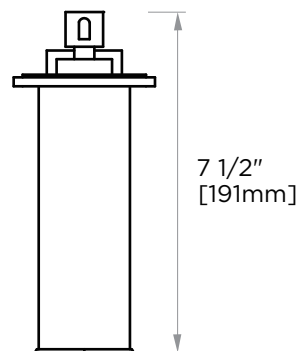

MADRID COLLECTION

SOAP DISPENSER WITH HOLDER

262630

PRODUCT NAME: SOAP DISPENSER WITH HOLDER

PRODUCT CODE: 262630

MATERIAL: All-brass construction

KEY FEATURES: Contemporary design.
Simple and straight forward lines.
Strong linear silhouette.

NOTE: Dimensions and specifications are subject to change without notice.