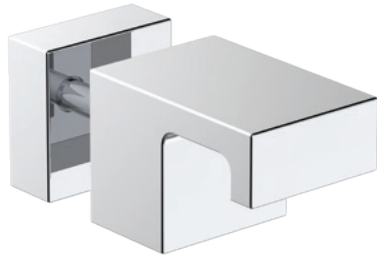

LISBON COLLECTION

SINGLE SDH KNOB

2777501

Mounting
Options

PRODUCT NAME: SINGLE SDH KNOB

PRODUCT CODE: 2777501

MATERIAL: All-brass construction

KEY FEATURES: Contemporary design. Square base with clean and elongated lines.