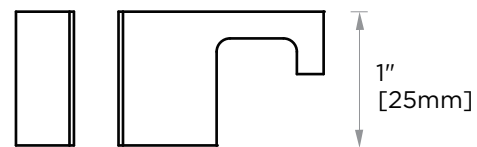

WARRANTY:

Lifetime Limited (Residential Use)
One Year (Commercial Use)

NOTE: Dimensions and specifications are subject to change without notice.