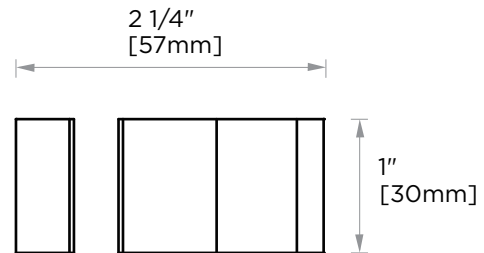

NOTE: Dimensions and specifications are subject to change without notice.