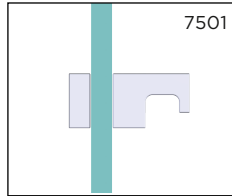

LISBON COLLECTION

SINGLE SDH KNOB

2777501

Mounting
Options

PRODUCT NAME: SINGLE SDH KNOB

PRODUCT CODE: 2777501

MATERIAL: All-brass construction

KEY FEATURES: Contemporary design. Square base with clean and elongated lines.