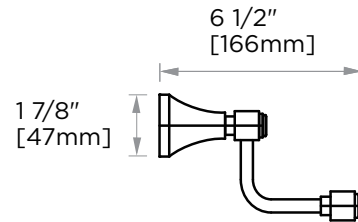

PISA COLLECTION
DOUBLE TOWEL
BAR 18"
342182

PRODUCT NAME: DOUBLE TOWEL BAR 18"

PRODUCT CODE: 342182

MATERIAL: All-brass construction

KEY FEATURES: Classic Art Deco take on a traditional design

STOCKED FINISHES:

NOTE: Dimensions and specifications are subject to change without notice.