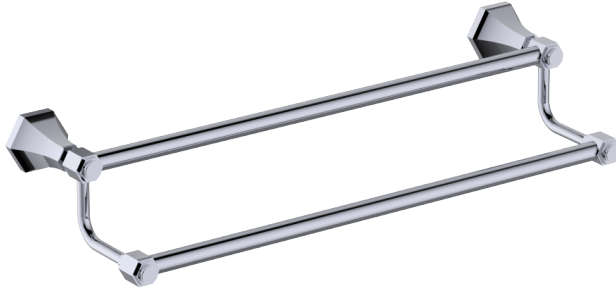

PISA COLLECTION
DOUBLE TOWEL
BAR 18"
342182

PRODUCT NAME: DOUBLE TOWEL BAR 18"

PRODUCT CODE: 342182

MATERIAL: All-brass construction

KEY FEATURES: Classic Art Deco take on a traditional design

STOCKED FINISHES: