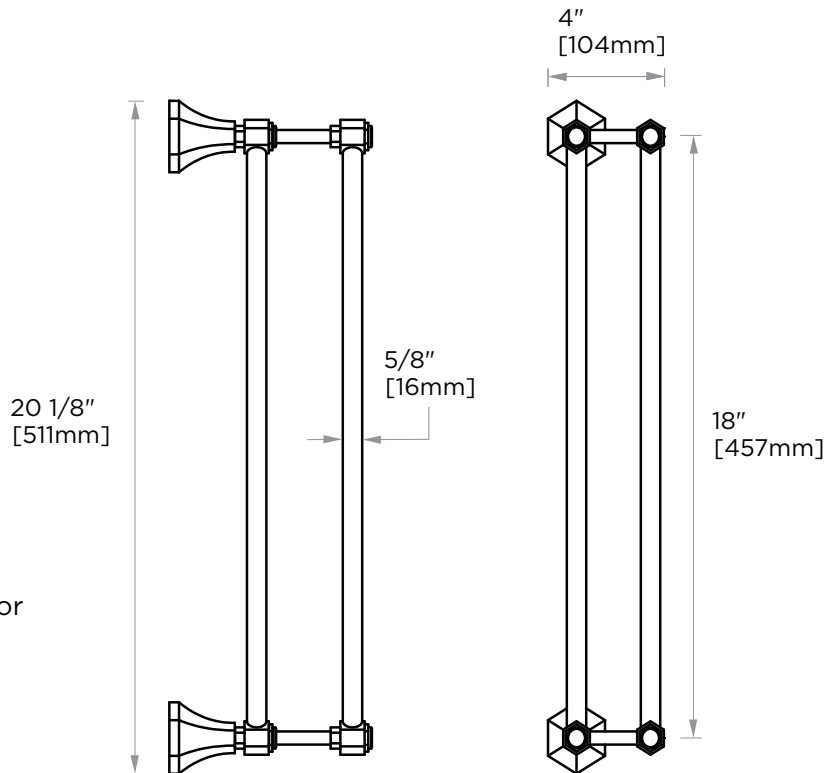

PISA COLLECTION
DOUBLE TOWEL
BAR 18"
342182

PRODUCT NAME: DOUBLE TOWEL BAR 18"

PRODUCT CODE: 342182

MATERIAL: All-brass construction

KEY FEATURES: Classic Art Deco take on a traditional design

STOCKED FINISHES:

NOTE: Dimensions and specifications are subject to change without notice.