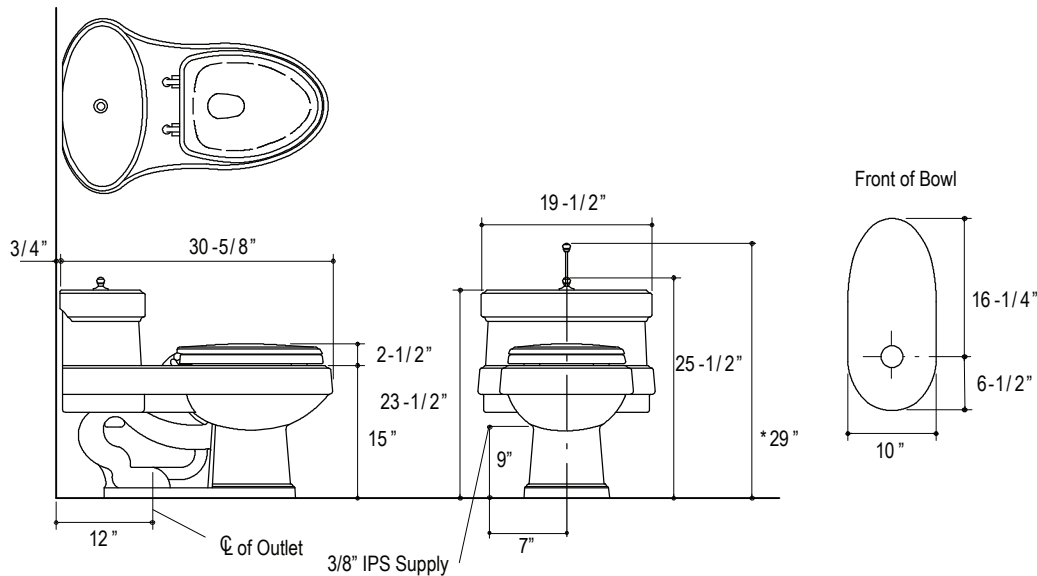

## P70006

Specified Model Meets or Exceeds the Following:

- ASME/ANSI A112.19.2M
- ASME/ANSI A112.19.6M
- Energy Policy Act of 1992 (EPACT)

PRODUCT INFORMATION	
Gallons Per Flush / Rim Jet	1.6 Gallons
Passageway	2"
Seat Post Hole Centers	5-1/2"
Waterspot	9-3/4" x 6-1/4"

ADDITIONAL INFORMATION	
Trip Lever come in Chrome upgrades available	
<input type="checkbox"/> AD Nickel Silver	<input type="checkbox"/> AG Brushed Nickel

SPECIFIED MODEL				
Model	Description	Finishes		
P70006-00	Kalligraphos One- Piece Elongated Bowl Toilet, Chrome Trim	<input type="checkbox"/> 0 Stucco White	<input type="checkbox"/> 96 Linen	<input type="checkbox"/> 7 Jet Black
Required Accessories (pick one)				
P70003-CP	Colored Toilet Seat with Chrome Hinges, Elongated	<input type="checkbox"/> 0 Stucco White	<input type="checkbox"/> 96 Linen	<input type="checkbox"/> 7 Jet Black
P70003-PB	Colored Toilet Seat with Polished Brass Hinges, Elongated	<input type="checkbox"/> 0 Stucco White	<input type="checkbox"/> 96 Linen	<input type="checkbox"/> 7 Jet Black
P70003-AD	Colored Toilet Seat with Nickel Silver Hinges, Elongated	<input type="checkbox"/> 0 Stucco White	<input type="checkbox"/> 96 Linen	<input type="checkbox"/> 7 Jet Black
P70003-AG	Colored Toilet Seat with Brushed Nickel Hinges, Elongated	<input type="checkbox"/> 0 Stucco White	<input type="checkbox"/> 96 Linen	<input type="checkbox"/> 7 Jet Black
Optional Accessory				
P70005-00	Kalligraphos Trip Lever Upgrade	<input type="checkbox"/> AD Nickel Silver	<input type="checkbox"/> AG Brushed Nickel	