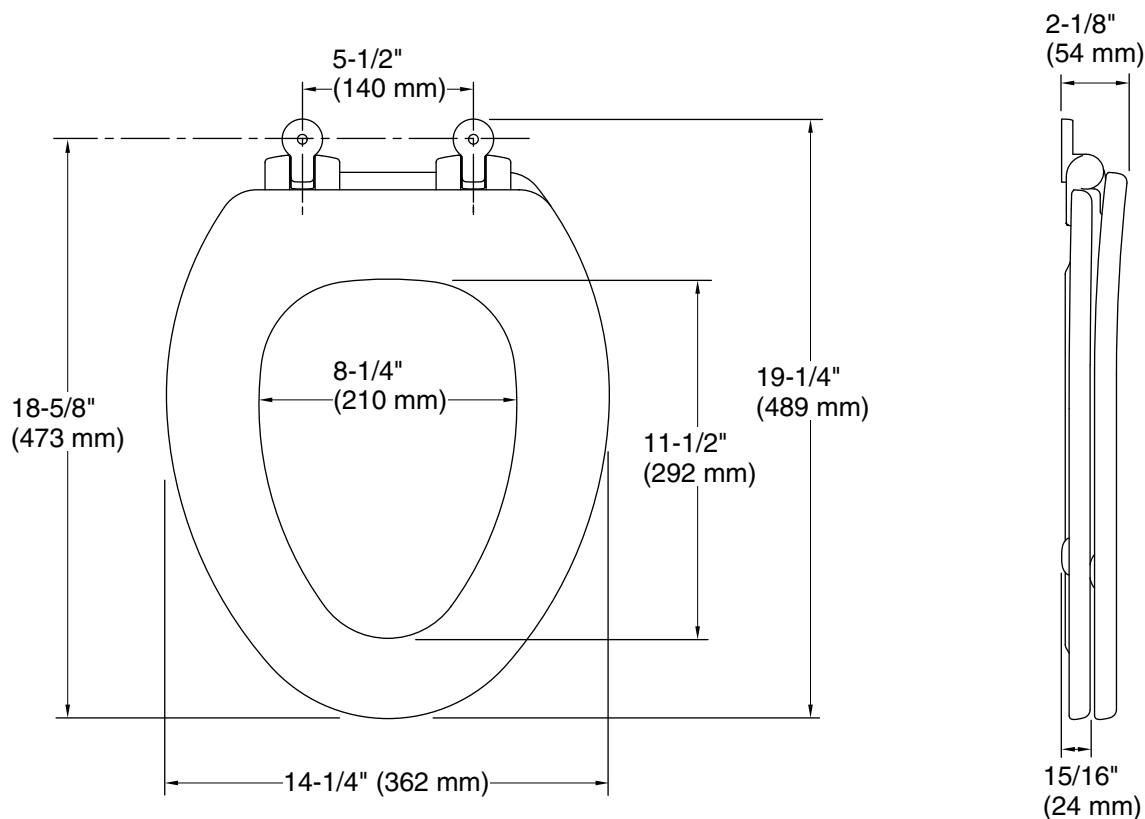

FEATURES

- High density molded wood construction
- Slow-close hinge technology
- Brass hinge construction provides durability and reliability
- Ergonomically contoured for maximum comfort
- Standard elongated form
- Foundation design coordinates with multiple Kallista fixtures and faucets

SPECIFIED MODEL

Model	Description	Finishes
P70313-CP, AD, AG, BL, BV, PB	Contemporary Toilet Seat with Finished Brass, Slow-Close Hinges	<input type="checkbox"/> 0 Stucco White

We reserve the right to make revisions without notice in the design of products or in packaging unless this right has specifically been waived at the time the order is accepted.