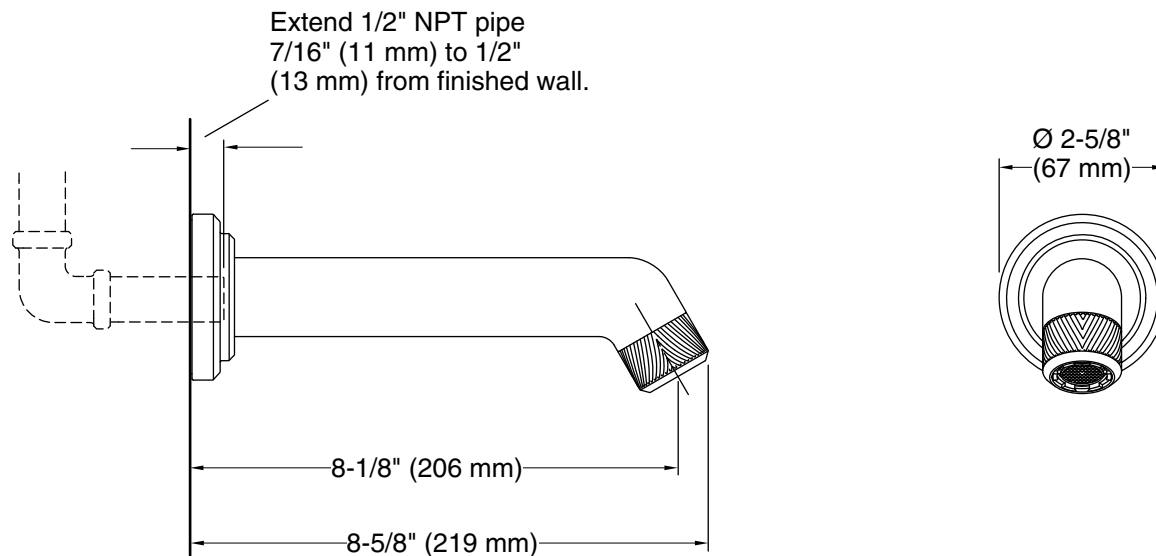

# KALLISTA® Pinna Paletta™ Wall-Mounted Bath Spout

## FEATURES

- Solid brass construction for durability and reliability
- 1/2" NPT spout connection
- Complements the Pinna Paletta collection

## CODES/STANDARDS APPLICABLE

- Specified model meets or exceeds the following:
- ASME A112.18.1/CSA B125.1

P24914

SPECIFIED MODEL		
Model	Description	Finishes
P24914-CPH	Pinna Paletta Wall-Mounted Bath Spout w/Polished Chrome Accent	<input type="checkbox"/> CP Polished Chrome
P24914-AD	Pinna Paletta Wall-Mounted Bath Spout w/Nickel Silver Accent	<input type="checkbox"/> AD Nickel Silver
P24914-ADW	Pinna Paletta Wall-Mounted Bath Spout w/Antique Nickel Accent	<input type="checkbox"/> AD Nickel Silver
P24914-ABW	Pinna Paletta Wall-Mounted Bath Spout w/Antique American Bronze Accent	<input type="checkbox"/> BZ Antique Bronze
P24914-ULB	Pinna Paletta Wall-Mounted Bath Spout w/Unlacquered Brass Accent	<input type="checkbox"/> ULB Unlacquered Brass