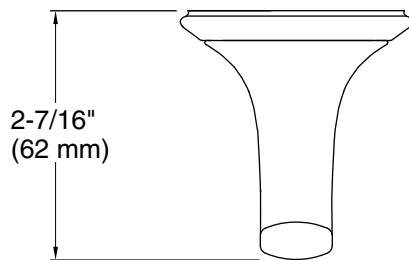

## FEATURES

P25046

- Solid metal construction for durability and reliability
- Includes hex wrench for installation
- Complements the Script collection