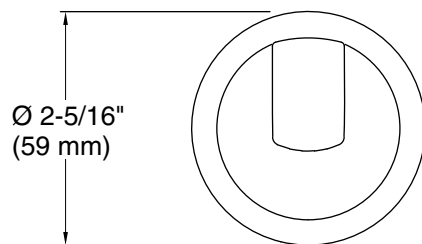

## FEATURES

P25046

- Solid metal construction for durability and reliability
- Includes hex wrench for installation
- Complements the Script collection