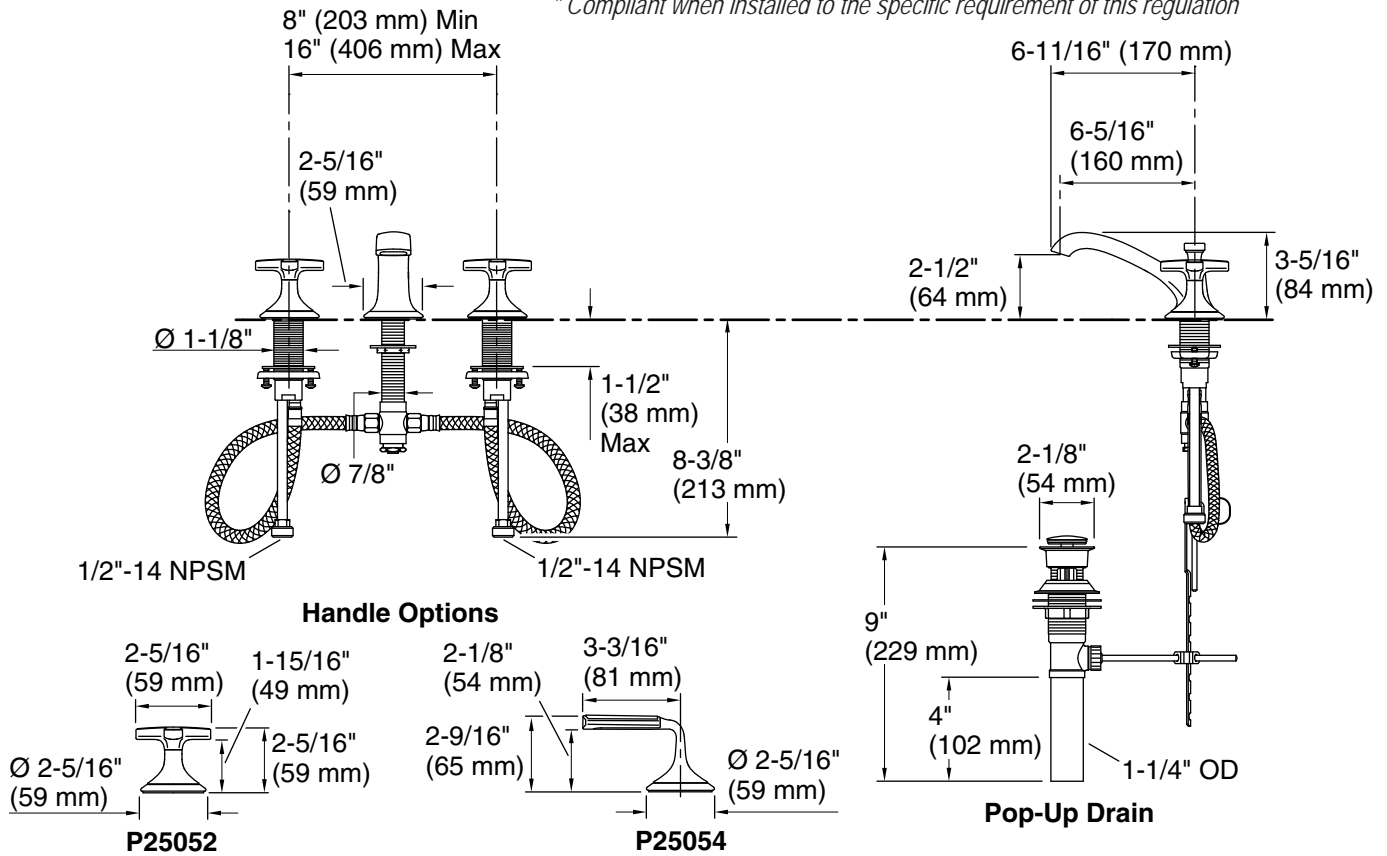

FEATURES

- Solid metal construction for durability and reliability
- Two-handle, widespread lavatory faucet for 8" (203 mm) - 16" (406 mm) centers
- Quarter-turn washerless ceramic disc valves
- 1.2 gal/min (4.5 l/min) maximum flow rate
- Includes drain
- Meets CalGreen requirements for lavatory faucets
- Available with fired enamel handle inserts
- Complements the Script collection

CODES/STANDARDS APPLICABLE

Specified model meets or exceeds the following:

- ADA*
- ASME A112.18.1/CSA B125.1
- CSA B651*
- EPA WaterSense®
- ICC/ANSI A117.1
- NSF 61
- OBC* (Lever only)
- All applicable US Federal and State material regulations

ADA   **CSA B651**   **OBC**

P25052,
P25054

* Compliant when installed to the specific requirement of this regulation

SPECIFIED MODEL				
Model	Description	Finishes		
P25052-CBR	Script Sink Faucet, Low Spout, Enamel Celeste Blue Ripple, Cross Handles	☐ CP Polished Chrome	☐ AD Nickel Silver	☐ BCH Blush Bronze
P25052-FRP	Script Sink Faucet, Low Spout, Enamel Frost Ripple, Cross Handles	☐ CP Polished Chrome	☐ AD Nickel Silver	☐ BCH Blush Bronze
P25052-FGR	Script Sink Faucet, Low Spout, Enamel Flannel Grey Ripple, Cross Handles	☐ CP Polished Chrome	☐ AD Nickel Silver	☐ BCH Blush Bronze
P25054-CBW	Script Sink Faucet, Low Spout, Enamel Celeste Blue Wave, Lever Handles	☐ CP Polished Chrome	☐ AD Nickel Silver	☐ BCH Blush Bronze
P25054-FRW	Script Sink Faucet, Low Spout, Enamel Frost Wave, Lever Handles	☐ CP Polished Chrome	☐ AD Nickel Silver	☐ BCH Blush Bronze
P25054-FGW	Script Sink Faucet, Low Spout, Enamel Flannel Grey Wave, Lever Handles	☐ CP Polished Chrome	☐ AD Nickel Silver	☐ BCH Blush Bronze
P25054-SPR	Script Sink Faucet, Low Spout, Enamel Spring Rain, Lever Handles	☐ CP Polished Chrome	☐ AD Nickel Silver	☐ BCH Blush Bronze

We reserve the right to make revisions without notice in the design of products or in packaging unless this right has specifically been waived at the time the order is accepted.