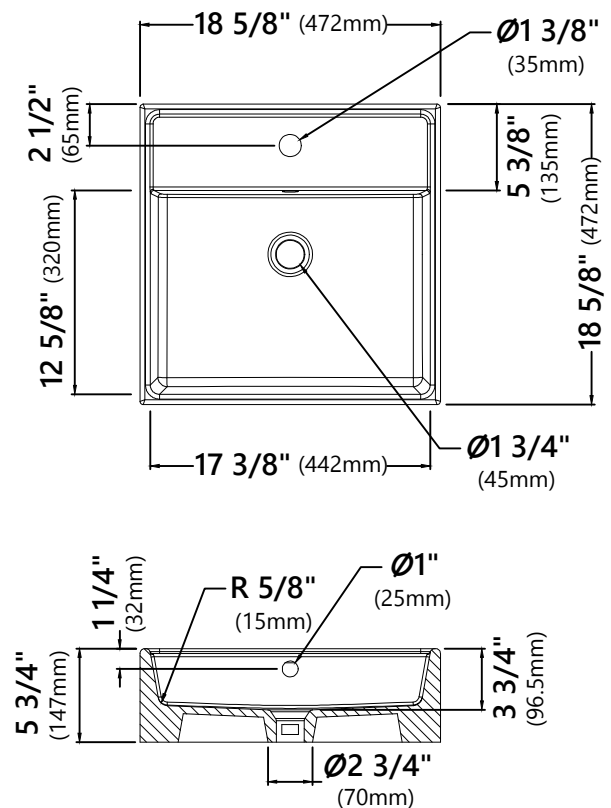

KCV-150

White Square Ceramic Bathroom Sink

Sink Dimensions

Overall Dimensions: 18 5/8" x 18 5/8" x 5 3/4"

Bowl Dimensions: 17 3/8" x 12 5/8"

Sink Depth: 3 3/4"

Features

- Vitreous China
- Square Vessel Sink
- 1 3/4" Drain Hole Size
- With Overflow

Available Colors

- Gloss White

Optional Accessories

- Pop-Up Drain PU-11 & PU-16

CODES/STANDARDS:

Product Certification

cUPC
ADA

Warranty

Kraus Limited Lifetime Warranty

see website for details www.kraususa.com