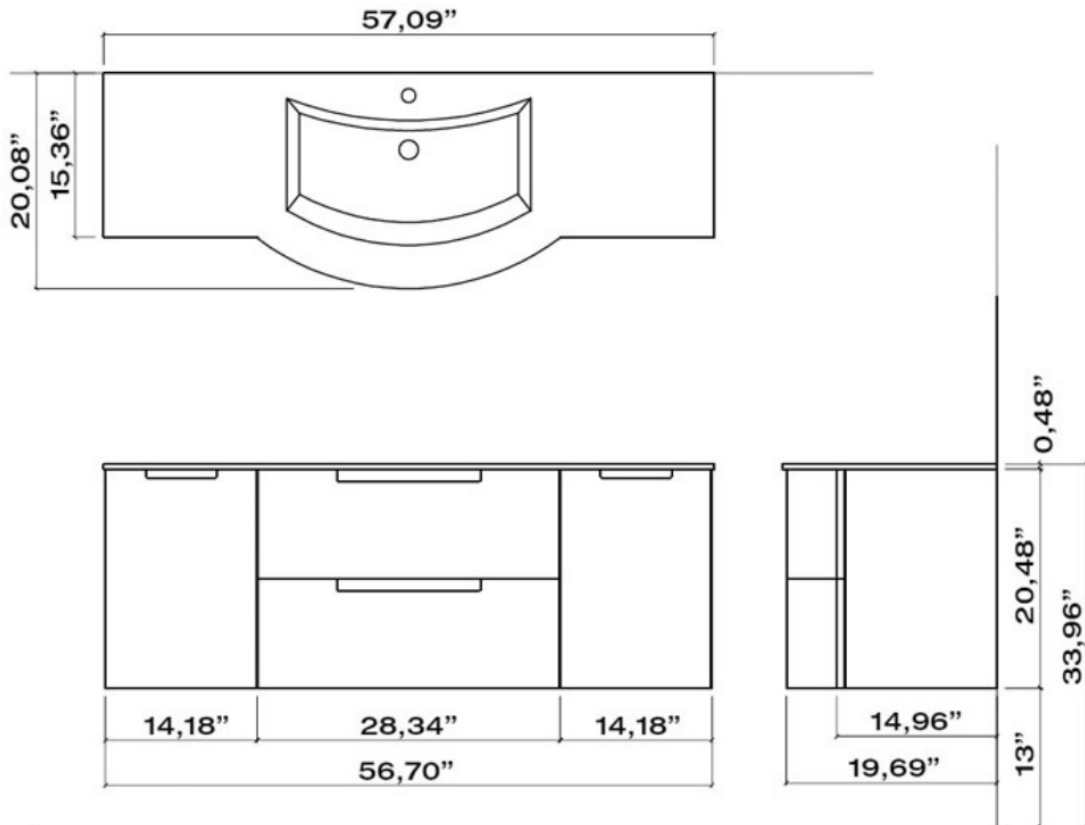

# OA67OPT4

Oasi 67" Vanity

66.54" x 20.08" x 20.96"

WT: 199LBS

Includes: L036 (vanity), LV052 (sink), B052-SX (left cabinet), B052-SX (right cabinet)

### Bath/Vanities

OA67OPT4

Oasi 67" Vanity