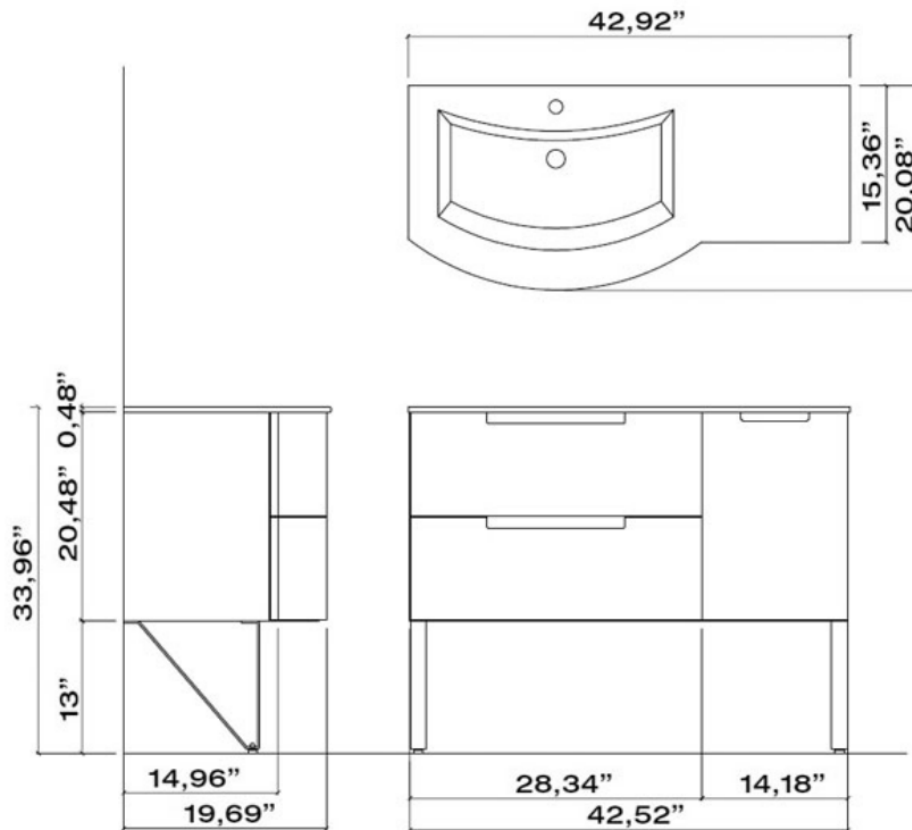

OA43OPT2

Oasi 43" Vanity
42.92" x 20.08" x 20.96"
WT: 135LBS
Includes: L035 (vanity), LV049-SX
(sink), B052-DX (right cabinet)

SPECIFICATION SUBMITTAL

Bath/Vanities

OA43OPT2

Oasi 43" Vanity

STANDARDS

- Compliant with ASME A112.18.1-B125.1
- Compliant with AB1953
- Compliant with ANSI NSF61 – Annex G
- Certified by CSA International
- Compliant with ANSI A117.1

Finishes	OA43OPT2B	OA43OPT2W	OA43OPT2R	OA43OPT2G	OA43OPT2T	OA43OPT2S
Black Glossy	X					
White Glossy		X				
Red Glossy			X			
Grey Glossy				X		
Slate Glossy					X	
Sand Glossy						X

Features	OA43OPT2B	OA43OPT2W	OA43OPT2R	OA43OPT2G	OA43OPT2T	OA43OPT2S
Two (2) Soft Close Drawers	X	X	X	X	X	X
Tekorlux Sink Top With Overflow	X	X	X	X	X	X
Wall Mounted Unit (hardware included)	X	X	X	X	X	X
Legs Available OA-AM-LEGS (sold sep.)	X	X	X	X	X	X
Right-Side Cabinet With Glass Shelf	X	X	X	X	X	X
Limited Lifetime Warranty	X	X	X	X	X	X